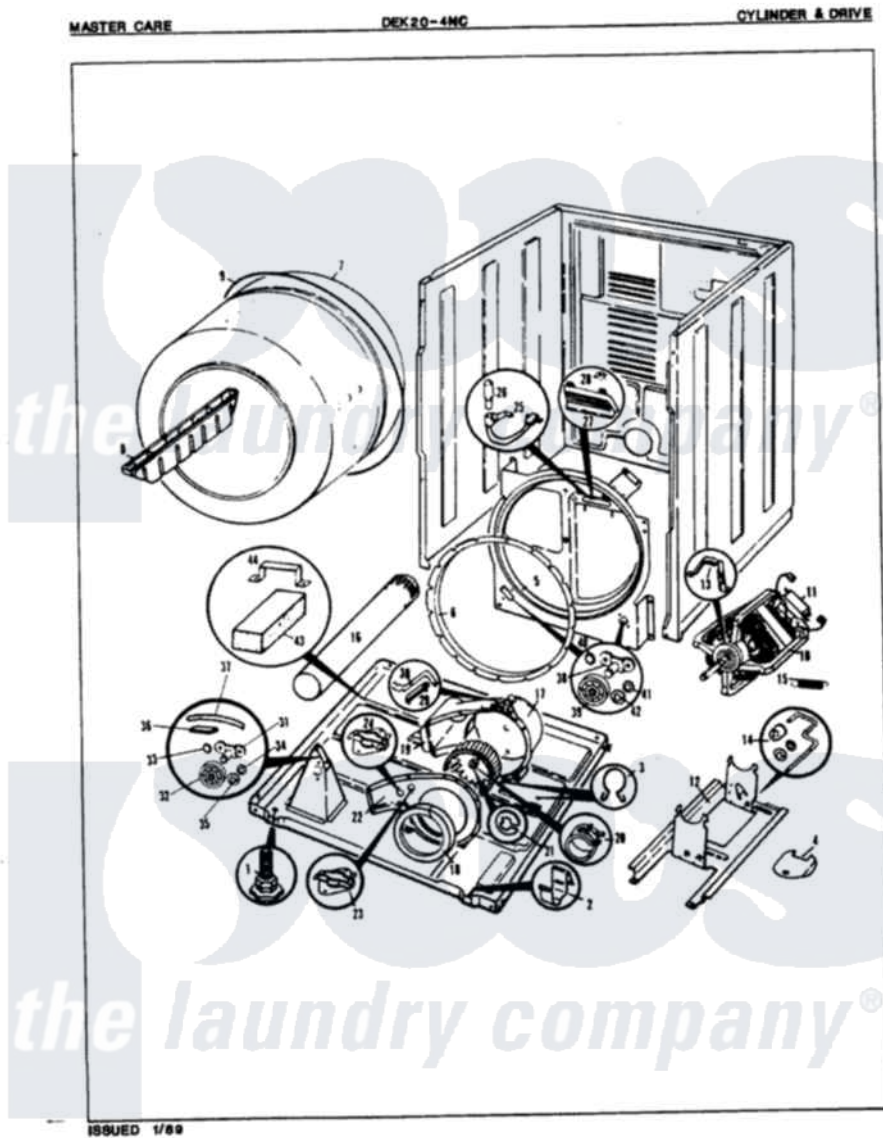

# Norge DEK204AC 02 - CYLINDER & DRIVE (ORIG.-REV. A)

Norge Residential Norge DEK204AC Dryer Parts Parts Diagram 02 - CYLINDER & DRIVE (ORIG.-REV. A)  
 Click on the part number to view part

Item	Original Part Number	Replaced By	Status	Part Description
1	63-5519		Not Available	LEG, LEVELING
2	<a href="#">53-0120</a>			Clip, Front Panel
3	25-7027	<a href="#">16515</a>		Clip
4	25-7741	<a href="#">W10116760</a>		Screw
"	53-0153		Not Available	SHIELD, WIRING
5	53-0131	<a href="#">LA-1054</a>		Dryer Bulkhead Kit
"	25-7733	<a href="#">681414</a>		Screw, 10AB X 1/2
6	53-0282	<a href="#">31001637</a>		Seal Assembly, Cylinder Front
7	53-0178	<a href="#">53-1250</a>		Cylinder
8	25-7759	<a href="#">3196164</a>		Screw
"	53-0117		Not Available	BAFFLE, GRAY
9	53-1080	<a href="#">341241</a>		Belt
"	<a href="#">LA-1004</a>			Motor Mtg. Kit
10	53-0189	<a href="#">LA-1004</a>		Motor Mtg. Kit
11	73-0467		Not Available	MOTOR SWITCH
"	<a href="#">53-0332</a>			Motor Switch