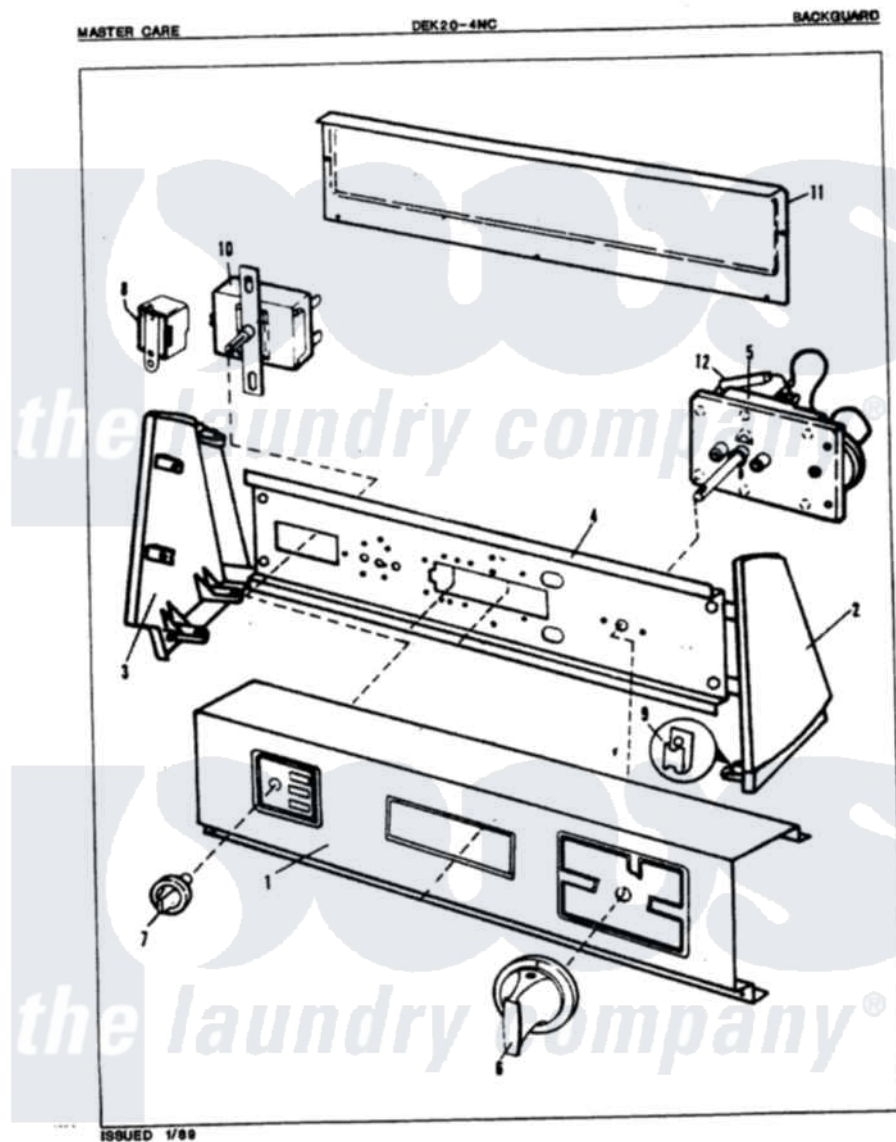

# Norge DEK204HC 01 - CONTROL PANEL (ORIG. REV. A)

Norge Residential Norge DEK204HC Dryer Parts Parts Diagram 01 - CONTROL PANEL (ORIG. REV. A)  
 Click on the part number to view part

Item	Original Part Number	Replaced By	Status	Part Description
1	25-7649	<a href="#">910187</a>		Screw
"	<a href="#">25-7702</a>			Speedclip, End Cap To Control Panel
"	53-0820		Not Available	CONTROL PANEL
2	<a href="#">53-0265</a>			LH Endcap
3	<a href="#">25-7760</a>			Screw
"	<a href="#">53-0264</a>			RH Endcap
"	53-0277		Not Available	TRIM, END CAP (RT)
"	53-0278		Not Available	TRIM, END CAP (LT)
4	25-3092	<a href="#">90767</a>		Screw, 8A X 3/8 HeX Washer Head Tapping
"	<a href="#">25-7702</a>			Speedclip, End Cap To Control Panel
"	53-0365	<a href="#">53-1676</a>		Shield, Control
5	25-0088	<a href="#">489483</a>		Screw 10-32 X 1/2
"	53-0883		Not Available	TIMER
"	63-6752		Not Available	TIMER MOTOR

6	<a href="#">25-6044</a>		Set Screw
"	53-0653	<a href="#">31001219</a>	Knob Ski
7	35-0168		Not Available
			SELECTOR KNOB
8	25-3092	<a href="#">90767</a>	Screw, 8A X 3/8 HeX Washer Head Tapping
"	63-6731	<a href="#">53-1639</a>	Buzzer Assembly
9	<a href="#">25-7702</a>		Speedclip, End Cap To Control Panel
10	53-0394	<a href="#">53-1264</a>	Rotary Switch
"	25-3092	<a href="#">90767</a>	Screw, 8A X 3/8 HeX Washer Head Tapping
11	34-9487		Not Available
			PLATE, REINFORCEMENT
"	25-3092	<a href="#">90767</a>	Screw, 8A X 3/8 HeX Washer Head Tapping
"	25-7435	<a href="#">33002917</a>	Screw, No.10-16
"	25-7697	<a href="#">25-2219</a>	Screw
"	<a href="#">25-7852</a>		Speedclip, Rr Shld To End Cap
"	53-0268	<a href="#">21001460</a>	Shield, Rear
"	<a href="#">25-7851</a>		Speedclip, End Cap To Top
12	63-6743	<a href="#">31001484</a>	Resistor Assembly