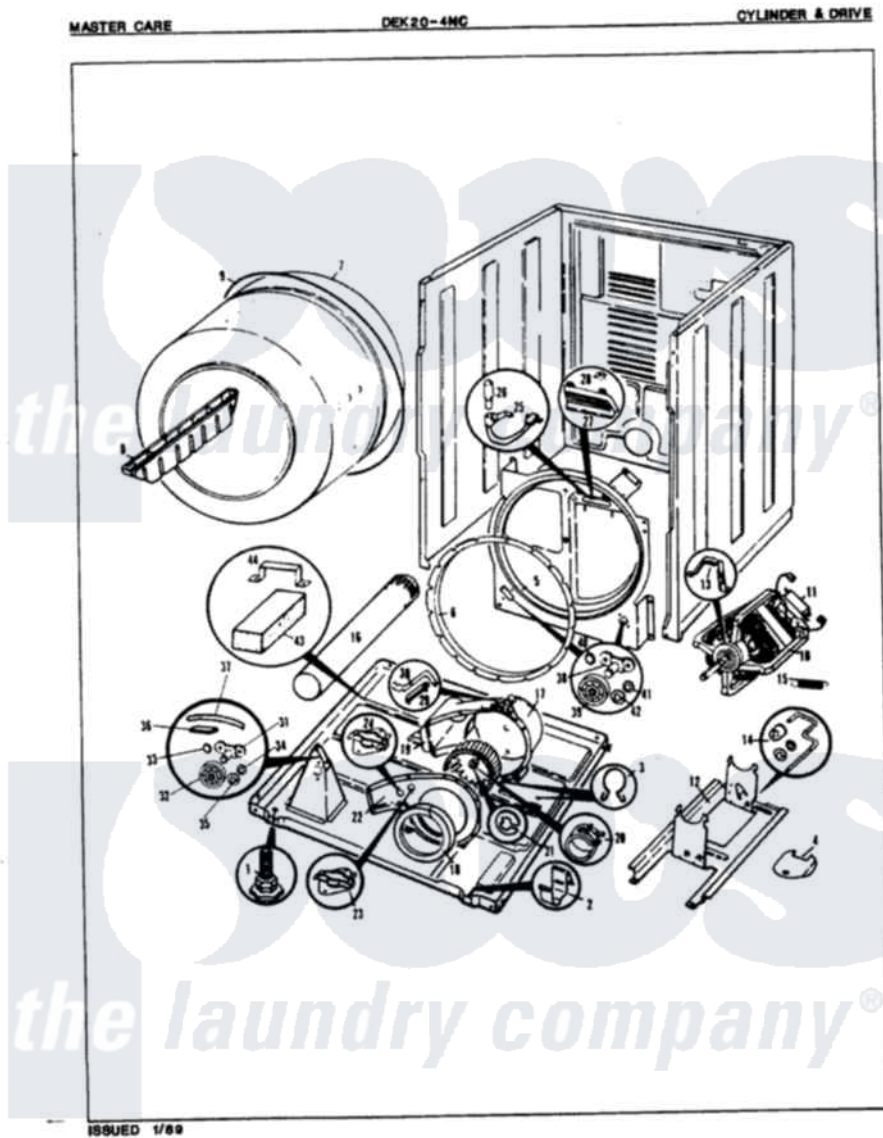

Norge DEK204HC 02 - CYLINDER & DRIVE (ORIG.-REV. A)

Norge Residential Norge DEK204HC Dryer Parts Parts Diagram 02 - CYLINDER & DRIVE (ORIG.-REV. A)
 Click on the part number to view part

Item	Original Part Number	Replaced By	Status	Part Description
1	63-5519		Not Available	LEG, LEVELING
2	53-0120			Clip, Front Panel
3	25-7027	16515		Clip
4	25-7741	W10116760		Screw
"	53-0153		Not Available	SHIELD, WIRING
5	53-0131	LA-1054		Dryer Bulkhead Kit
"	25-7733	681414		Screw, 10AB X 1/2
6	53-0282	31001637		Seal Assembly, Cylinder Front
7	53-0178	53-1250		Cylinder
8	25-7759	3196164		Screw
"	53-0117		Not Available	BAFFLE, GRAY
9	53-1080	341241		Belt
"	LA-1004			Motor Mtg. Kit
10	53-0189	LA-1004		Motor Mtg. Kit
11	73-0467		Not Available	MOTOR SWITCH
"	53-0332			Motor Switch