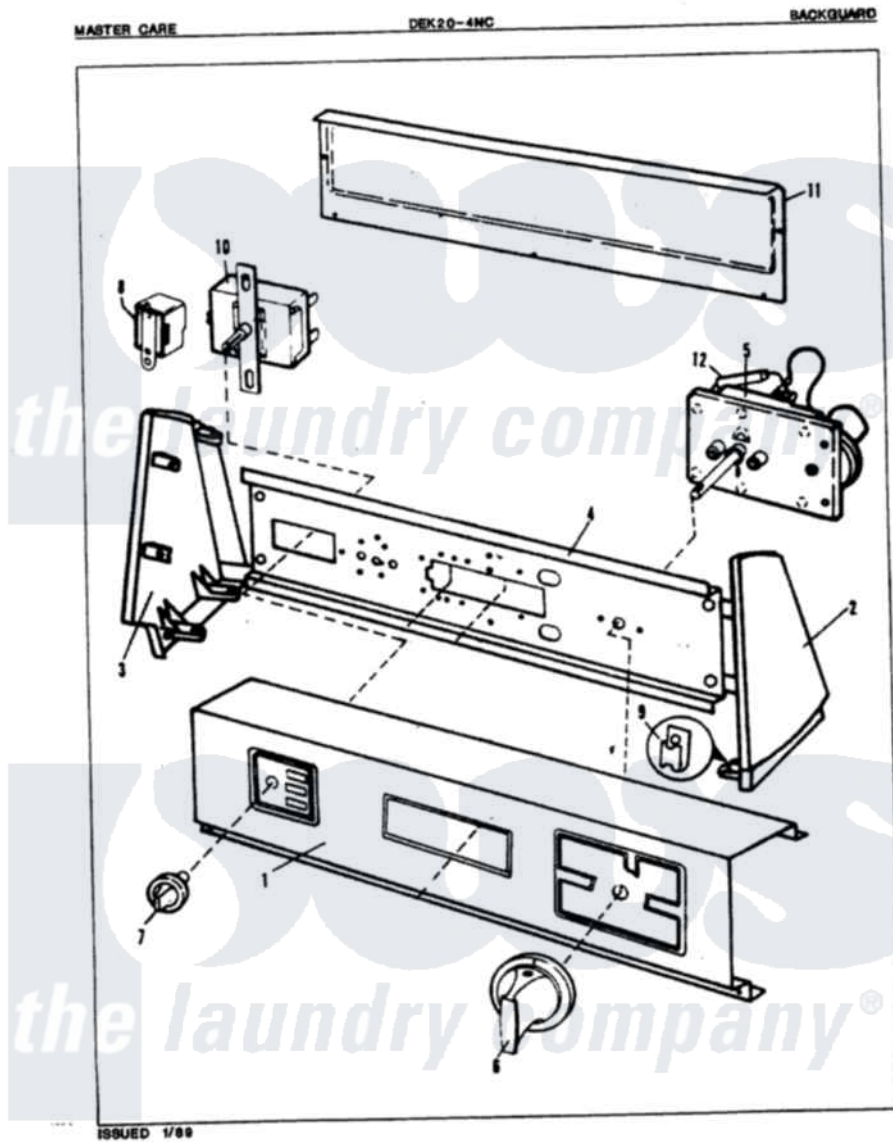

# Norge DEK204WC 01 - CONTROL PANEL (ORIG. REV. A)

Norge Residential Norge DEK204WC Dryer Parts Parts Diagram 01 - CONTROL PANEL (ORIG. REV. A)  
 Click on the part number to view part

Item	Original Part Number	Replaced By	Status	Part Description
1	25-7649	<a href="#">910187</a>		Screw
"	<a href="#">25-7702</a>			Speedclip, End Cap To Control Panel
"	53-0820		Not Available	CONTROL PANEL
2	<a href="#">53-0265</a>			LH Endcap
3	<a href="#">25-7760</a>			Screw
"	<a href="#">53-0264</a>			RH Endcap
"	53-0277		Not Available	TRIM, END CAP (RT)
"	53-0278		Not Available	TRIM, END CAP (LT)
4	25-3092	<a href="#">90767</a>		Screw, 8A X 3/8 HeX Washer Head Tapping
"	<a href="#">25-7702</a>			Speedclip, End Cap To Control Panel
"	53-0365	<a href="#">53-1676</a>		Shield, Control
5	25-0088	<a href="#">489483</a>		Screw 10-32 X 1/2
"	53-0883		Not Available	TIMER
"	63-6752		Not Available	TIMER MOTOR

6	<a href="#">25-6044</a>		Set Screw
"	53-0653	<a href="#">31001219</a>	Knob Ski
7	35-0168		Not Available
			SELECTOR KNOB
8	25-3092	<a href="#">90767</a>	Screw, 8A X 3/8 HeX Washer Head Tapping
"	63-6731	<a href="#">53-1639</a>	Buzzer Assembly
9	<a href="#">25-7702</a>		Speedclip, End Cap To Control Panel
10	53-0394	<a href="#">53-1264</a>	Rotary Switch
"	25-3092	<a href="#">90767</a>	Screw, 8A X 3/8 HeX Washer Head Tapping
11	34-9487		Not Available
			PLATE, REINFORCEMENT
"	25-3092	<a href="#">90767</a>	Screw, 8A X 3/8 HeX Washer Head Tapping
"	25-7435	<a href="#">33002917</a>	Screw, No.10-16
"	25-7697	<a href="#">25-2219</a>	Screw
"	<a href="#">25-7852</a>		Speedclip, Rr Shld To End Cap
"	53-0268	<a href="#">21001460</a>	Shield, Rear
"	<a href="#">25-7851</a>		Speedclip, End Cap To Top
12	63-6743	<a href="#">31001484</a>	Resistor Assembly