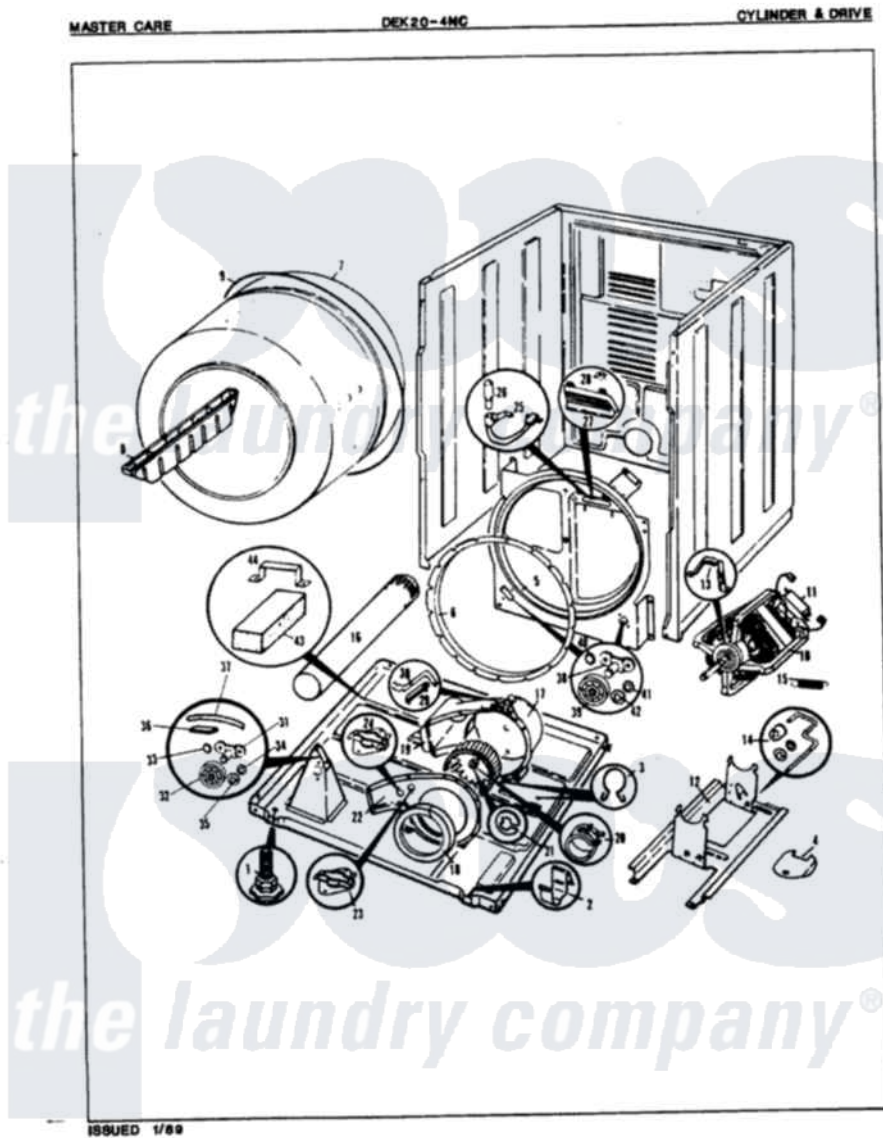

# Norge DEK204WC 02 - CYLINDER & DRIVE (ORIG.-REV. A)

Norge Residential Norge DEK204WC Dryer Parts Parts Diagram 02 - CYLINDER & DRIVE (ORIG.-REV. A)  
 Click on the part number to view part

Item	Original Part Number	Replaced By	Status	Part Description
1	63-5519		Not Available	LEG, LEVELING
2	<a href="#">53-0120</a>			Clip, Front Panel
3	25-7027	<a href="#">16515</a>		Clip
4	25-7741	<a href="#">W10116760</a>		Screw
"	53-0153		Not Available	SHIELD, WIRING
5	53-0131	<a href="#">LA-1054</a>		Dryer Bulkhead Kit
"	25-7733	<a href="#">681414</a>		Screw, 10AB X 1/2
6	53-0282	<a href="#">31001637</a>		Seal Assembly, Cylinder Front
7	53-0178	<a href="#">53-1250</a>		Cylinder
8	25-7759	<a href="#">3196164</a>		Screw
"	53-0117		Not Available	BAFFLE, GRAY
9	53-1080	<a href="#">341241</a>		Belt
"	<a href="#">LA-1004</a>			Motor Mtg. Kit
10	53-0189	<a href="#">LA-1004</a>		Motor Mtg. Kit
11	73-0467		Not Available	MOTOR SWITCH
"	<a href="#">53-0332</a>			Motor Switch