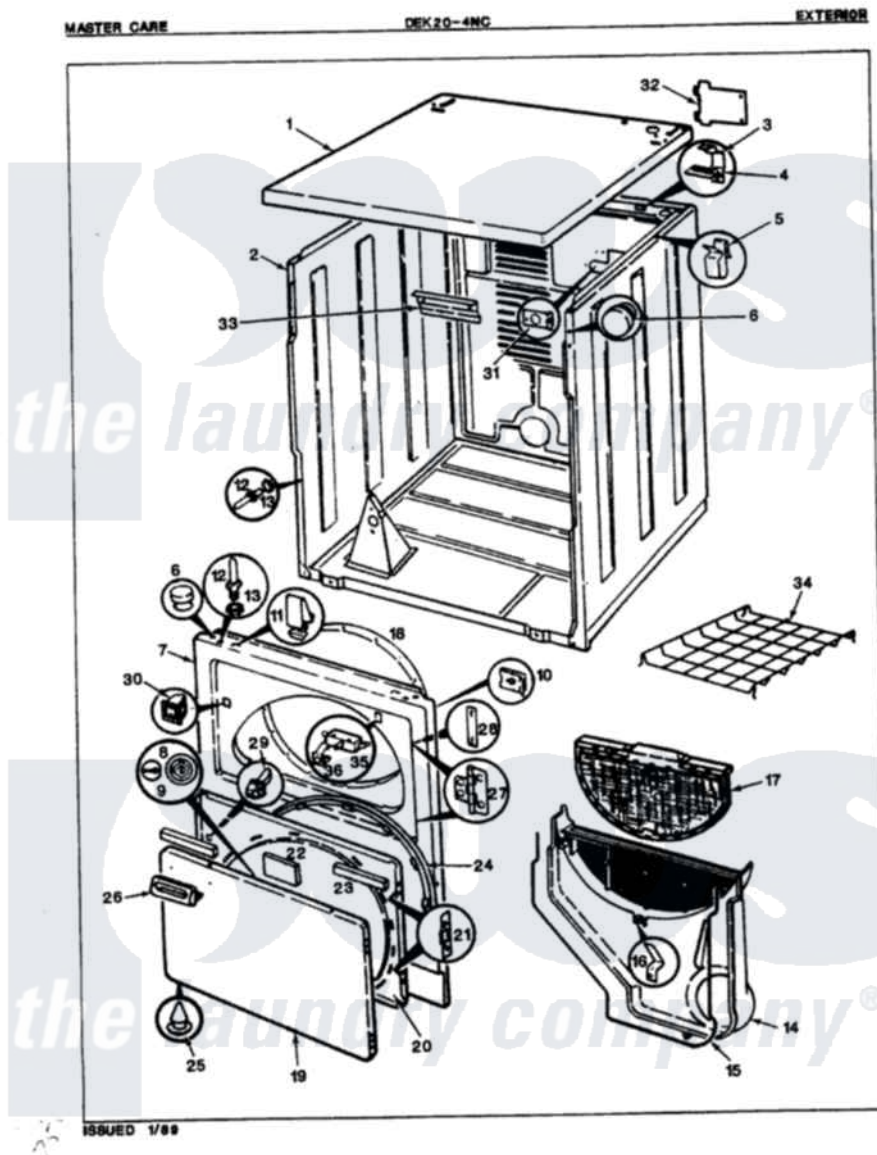

Norge DEK204WC 03 - EXTERIOR (ORIG. REV. A)

Norge Residential Norge DEK204WC Dryer Parts Parts Diagram 03 - EXTERIOR (ORIG. REV. A)
 Click on the part number to view part

Item	Original Part Number	Replaced By	Status	Part Description
1	53-0314		Not Available	CABINET TOP
2	53-0667	31001714		Cabinet And Base Assembly
3	63-5712			Hinge, Cabinet Top
4	33-0930			Pad, Top Hinge
"	25-3092	90767		Screw, 8A X 3/8 HeX Washer Head Tapping
5	25-3034			Clip, Wiring
6	33-2653			Bumper, Cabinet
7	53-0126	31001771		Panel, Front
10	25-7817		Not Available	CLIP, U-TYPE
"	25-7820	489478		Screw, 8 X 1/2
11	25-7220			Clip, Cabinet Top
12	63-6148	53-0643		Pin, Locator
13	25-0224	3400029		Nut, Adapter Plate
"	53-0200			Sleeve, Locator Pin
14	25-7810	415013-35		Screw
"	53-0917	12001324		Duct Kit, Collector

15	53-0204		Seal
16	53-0123		Clip
17	53-0701		Lint Screen
18	53-0282	31001637	Seal Assembly, Cylinder Front
19	53-0154		Panel, Outer Door
20	53-0104	LA-1024	Inner Door Kit
21	53-0119		Clip, Hinge
22	53-0251	53-1490	Door Pad
23	53-0252	53-1491	Door Pad
24	53-0648	31001529	Seal, Door
"	25-7770	3196169	Screw, Element
25	25-3534	25-7889	Plug Button
26	25-7810	415013-35	Screw
"	53-0928	53-0927	Handle, Door
27	53-0122	53-1492	Hinge, Dryer Door
28	25-7809		Screw, No.6-20 1/2 Flthd Torx
"	LA-1003		Door Catch Kit
"	53-0121	Not Available	TWIN NUT
29	73-0033	LA-1003	Door Catch Kit
30	53-0882	LA-1003	Door Catch Kit
31	25-7828	489483	Screw 10-32 X 1/2
"	53-0135	Not Available	SUPPORT, POWER CORD
32	W10124350	Not Available	NOT REQUIRED PART OR SEE NOTE (PURCHASE LOCALLY)
"	53-0136		Cover, Supply Cord
33	25-3457		Screw, Sems
"	53-0133		Shield, Heat
34	LA-1005		Switch Kit
35	53-0148		Switch, Door
36	63-5577	Not Available	MANUAL, USE & CARE
"	63-5990	31001319	Clip, Switch