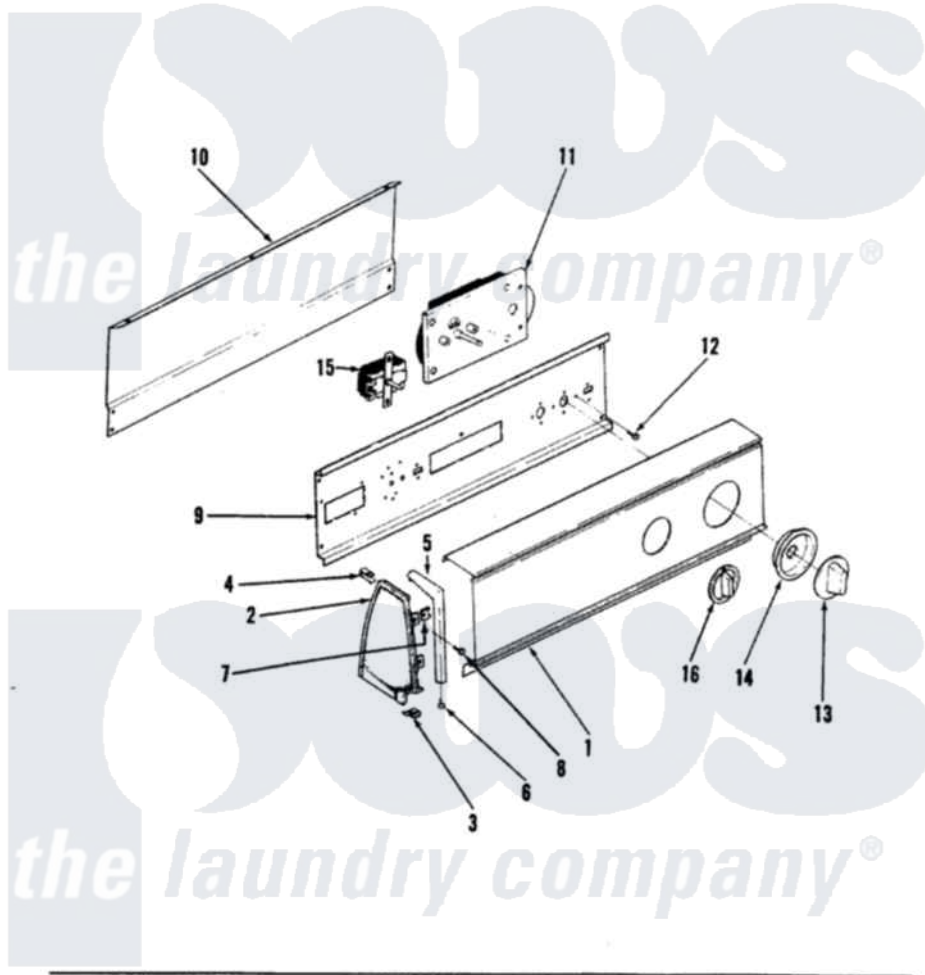

Norge DEL202H 01 - CONTROL PANEL (REV. A-C)

SECTION: BACKGUARD
 MODEL: DEL202

Issue Date: 8/90

Norge [Residential Norge DEL202H Dryer Parts](#) Parts Diagram 01 - CONTROL PANEL (REV. A-C)
 Click on the part number to view part

Item	Original Part Number	Replaced By	Status	Part Description
1	53-1285		Not Available	CONTROL PANEL
2	53-0264			RH Endcap
"	25-7649	910187		Screw
"	25-7697	25-2219		Screw
"	25-7702			Speedclip, End Cap To Control Panel
"	25-7851			Speedclip, End Cap To Top
"	53-0265			LH Endcap
3	25-7691		Not Available	SCREW, END CAP TO TOP
"	25-7851			Speedclip, End Cap To Top
4	25-7435	33002917		Screw, No.10-16
"	25-7852			Speedclip, Rr Shld To End Cap
5	53-0280		Not Available	TRIM, END CAP (LT)
"	53-0279		Not Available	TRIM, END CAP (RT)
6	25-7760			Screw
7	25-7702			Speedclip, End Cap To Control

	25-1102		Panel
8	25-3092	90767	Screw, 8A X 3/8 HeX Washer Head Tapping
9	53-0365	53-1676	Shield, Control
10	53-0268	21001460	Shield, Rear
11	63-6752		Not Available
			TIMER MOTOR
"	53-1547		Timer
"	63-6743	31001484	Resistor Assembly
"	53-1301		Timer
12	25-0205	216412	Screw, Bracket To Timer
13	53-1530	31001219	Knob Ski
14	53-1290		Not Available
			SKIRT, TIMER
15	53-1267	53-0456	Switch, Selector
"	25-3092	90767	Screw, 8A X 3/8 HeX Washer Head Tapping
16	35-2186		Not Available
"	63-6731	53-1639	Buzzer Assembly
"	25-3092	90767	Screw, 8A X 3/8 HeX Washer Head Tapping