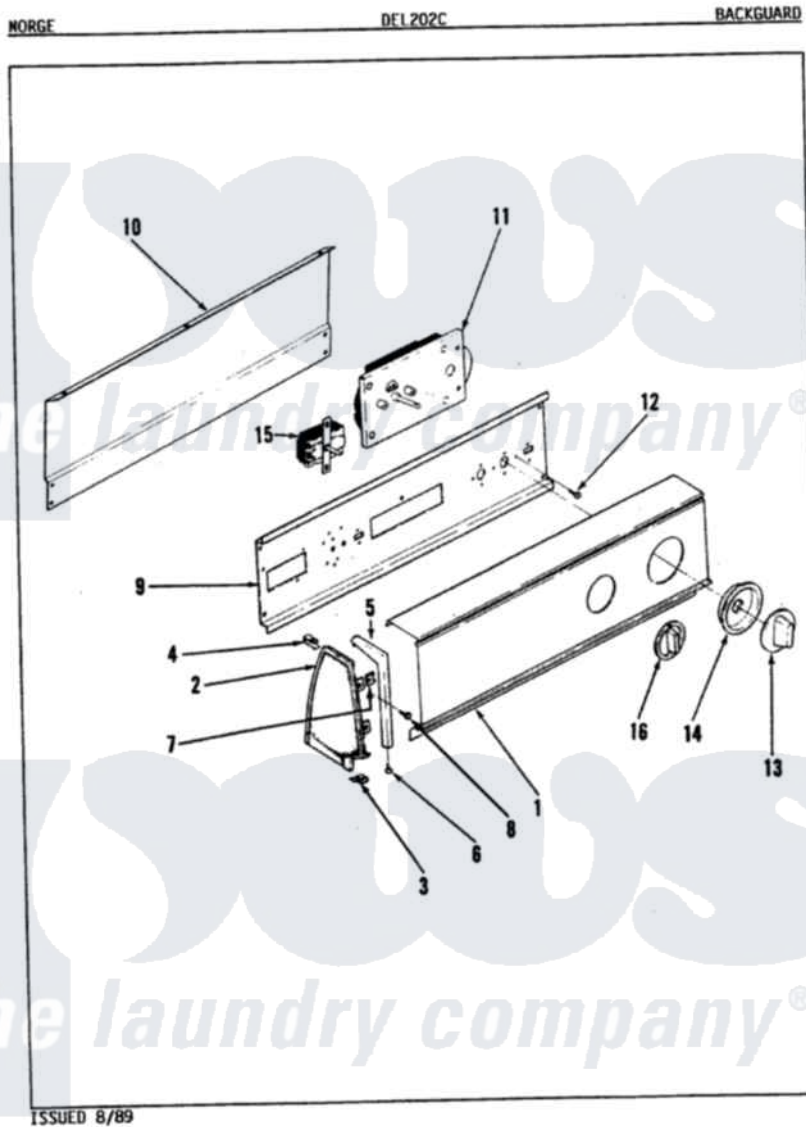

Norge DEL202WC 01 - CONTROL PANEL (ORIG. REV. A-B)

Norge Residential Norge DEL202WC Dryer Parts Parts Diagram 01 - CONTROL PANEL (ORIG. REV. A-B)
 Click on the part number to view part

Item	Original Part Number	Replaced By	Status	Part Description
1	53-1285		Not Available	CONTROL PANEL
2	53-0264			RH Endcap
"	25-7649	910187		Screw
"	25-7702			Speedclip, End Cap To Control Panel
"	53-0265			LH Endcap
3	25-7697	25-2219		Screw
"	25-7851			Speedclip, End Cap To Top
4	25-7435	33002917		Screw, No.10-16
"	25-7852			Speedclip, Rr Shld To End Cap
5	53-0279		Not Available	TRIM, END CAP (RT)
"	53-0280		Not Available	TRIM, END CAP (LT)
6	25-7760			Screw
7	25-7702			Speedclip, End Cap To Control Panel
8	25-3092	90767		Screw, 8A X 3/8 HeX Washer Head Tapping

9	53-0365	53-1676	Shield, Control
10	53-0268	21001460	Shield, Rear
"	25-3457		Screw, Sems
"	25-3092	90767	Screw, 8A X 3/8 HeX Washer Head Tapping
11	53-0635	Not Available	TIMER MOTOR
"	53-1364		Timer
"	53-1549	Not Available	TIMER
12	25-0205	216412	Screw, Bracket To Timer
13	53-1290	Not Available	SKIRT, TIMER
14	53-1530	31001219	Knob Ski
15	53-0456		Switch, Selector
"	25-3092	90767	Screw, 8A X 3/8 HeX Washer Head Tapping
16	63-6731	53-1639	Buzzer Assembly
"	35-2186	Not Available	KNOB, SELECTOR