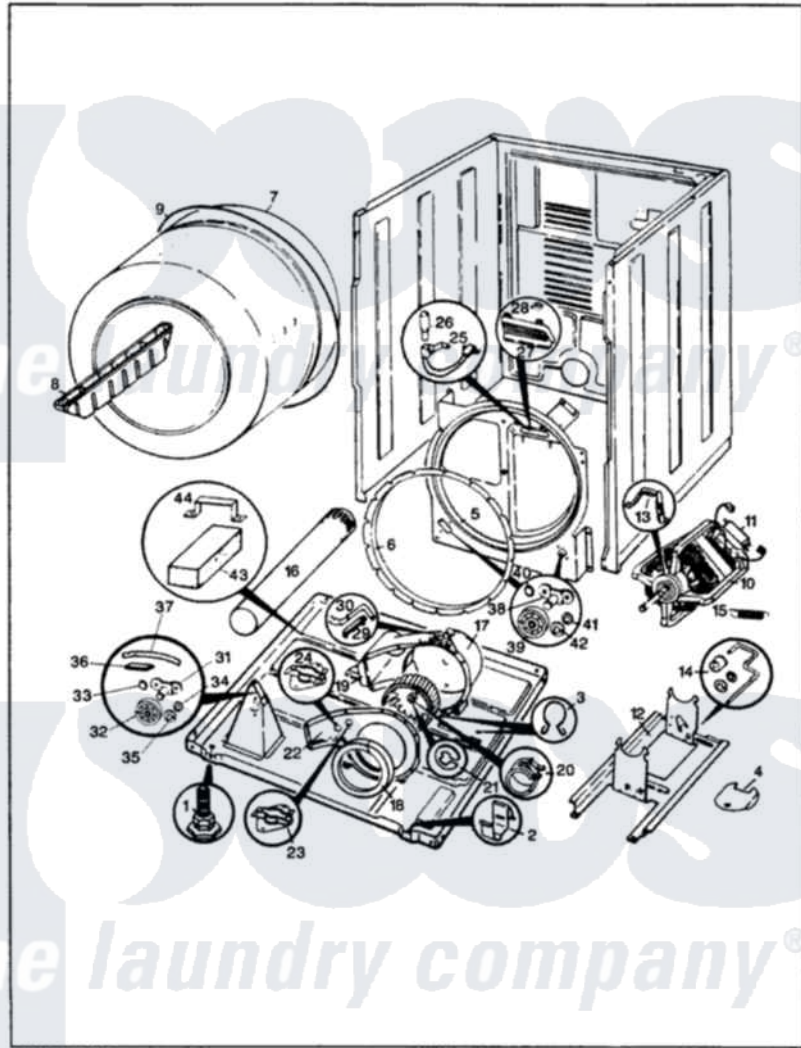

Norge DEL202WC 02 - CYLINDER & DRIVE (ORIG.-REV. A-B)

NORGE DEL202C CYLINDER & DRIVE

ISSUED 8/89

Norge Residential Norge DEL202WC Dryer Parts Parts Diagram 02 - CYLINDER & DRIVE (ORIG.-REV. A-B)
 Click on the part number to view part

Item	Original Part Number	Replaced By	Status	Part Description
1	63-5519		Not Available	LEG, LEVELING
2	53-0120			Clip, Front Panel
3	25-7027	16515		Clip
4	25-7741	W10116760		Screw
"	53-0153		Not Available	SHIELD, WIRING
5	25-7733	681414		Screw, 10AB X 1/2
"	53-0131	LA-1054		Dryer Bulkhead Kit
6	53-0282	31001637		Seal Assembly, Cylinder Front
7	53-0178	53-1250		Cylinder
8	25-7759	3196164		Screw
"	53-0117		Not Available	BAFFLE, GRAY
9	LA-1004			Motor Mtg. Kit
"	53-1080	341241		Belt
10	53-1041	LA-1004		Motor Mtg. Kit
11	53-0936	LA-1004		Motor Mtg. Kit
12	25-7811		Not Available	SCREW