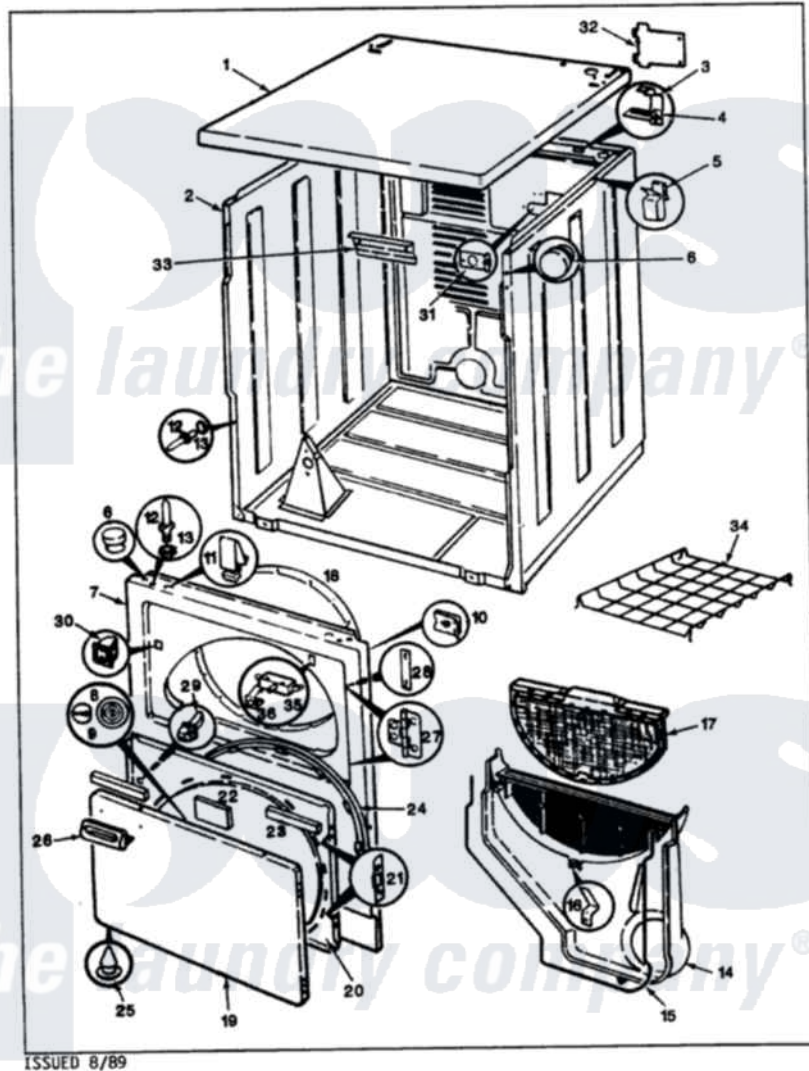

Norge DEL202WC 03 - EXTERIOR (ORIG. REV. A-B)

NORGE DEL202C EXTERIOR

ISSUED 8/89

Norge Residential Norge DEL202WC Dryer Parts Parts Diagram 03 - EXTERIOR (ORIG. REV. A-B)
 Click on the part number to view part

Item	Original Part Number	Replaced By	Status	Part Description
1	53-0314		Not Available	CABINET TOP
2	53-0160	31001714		Cabinet And Base Assembly
3	63-5712			Hinge, Cabinet Top
4	33-0930			Pad, Top Hinge
"	25-3092	90767		Screw, 8A X 3/8 HeX Washer Head Tapping
5	25-3034			Clip, Wiring
6	33-2653			Bumper, Cabinet
7	53-0726	31001771		Panel, Front
8	W10124350		Not Available	NOT REQUIRED PART OR SEE NOTE
9	W10124350		Not Available	NOT REQUIRED PART OR SEE NOTE
10	25-7817		Not Available	CLIP, U-TYPE
"	25-7820	489478		Screw, 8 X 1/2
11	25-7220			Clip, Cabinet Top
12	63-6148	53-0643		Pin, Locator

13	53-0200		Sleeve, Locator Pin
"	25-0224	3400029	Nut, Adapter Plate
14	53-0917	12001324	Duct Kit, Collector
"	25-7810	415013-35	Screw
"	53-1299	12001324	Duct Kit, Collector
15	53-0204		Seal
16	53-0123		Clip
17	53-0918		Filter, Lint
18	53-0282	31001637	Seal Assembly, Cylinder Front
19	53-0154		Panel, Outer Door
20	53-0740	Not Available	INNER DOOR
21	53-0119		Clip, Hinge
22	53-0251	53-1490	Door Pad
23	53-0252	53-1491	Door Pad
24	25-7770	3196169	Screw, Element
"	53-0112	31001529	Seal, Door
25	25-3534	25-7889	Plug Button
26	25-7810	415013-35	Screw
"	53-0928	53-0927	Handle, Door
27	53-0122	53-1492	Hinge, Dryer Door
"	25-7809		Screw, No.6-20 1/2 Flthd Torx
28	LA-1003		Door Catch Kit
"	53-0121	Not Available	TWIN NUT
29	73-0033	LA-1003	Door Catch Kit
30	53-0187	LA-1003	Door Catch Kit
31	25-7828	489483	Screw 10-32 X 1/2
"	53-0135	Not Available	SUPPORT, POWER CORD
32	25-7857	90767	Screw, 8A X 3/8 HeX Washer Head Tapping
"	53-0284		Cover, Terminal
33	25-3457		Screw, Sems
"	53-0133		Shield, Heat
34	LA-1005		Switch Kit
"	W10124350	Not Available	NOT REQUIRED PART OR SEE NOTE
35	53-0147	53-0148	Switch, Door
36	63-5990	31001319	Clip, Switch