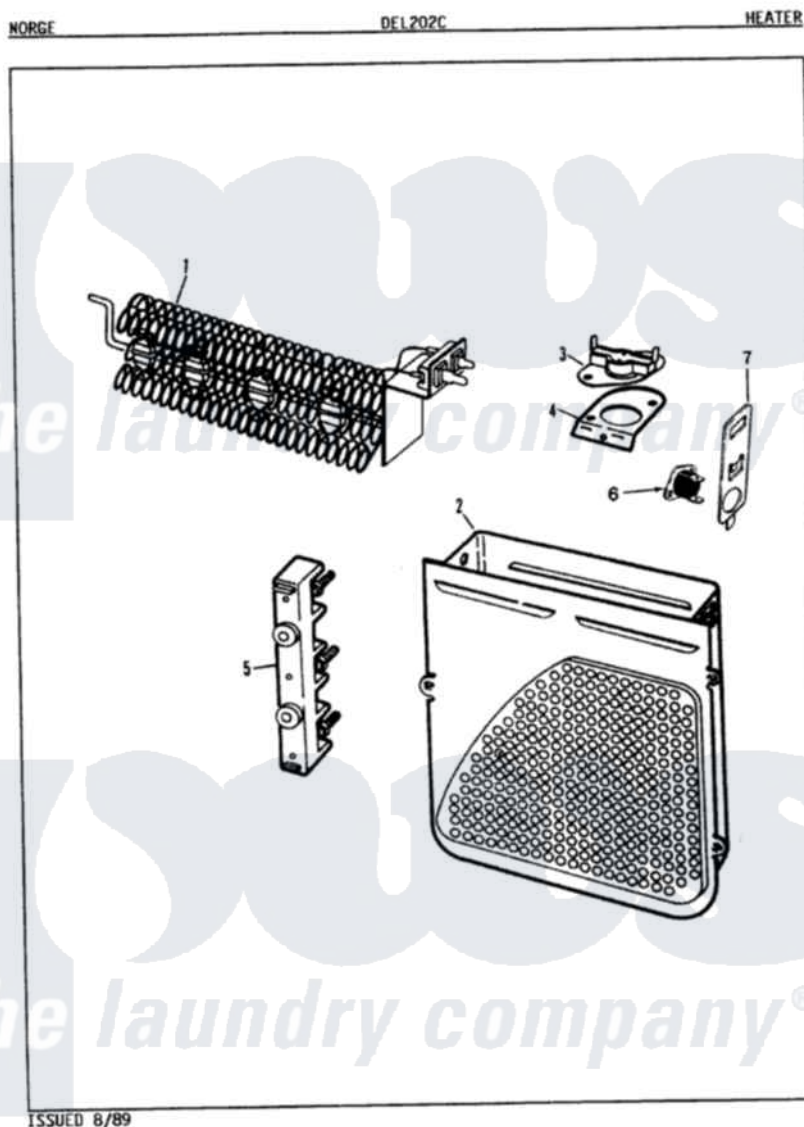

Norge DEL202WC 04 - HEATER (ORIG. REV. A-B)

Norge Residential Norge DEL202WC Dryer Parts Parts Diagram 04 - HEATER (ORIG. REV. A-B)
 Click on the part number to view part

Item	Original Part Number	Replaced By	Status	Part Description
1	25-7863			Screw
"	53-0920	LA-1044		Element
2	25-7819	M0217225		Screw
"	53-1232			Heater Housing Assembly
3	53-1493			Thermostat
"	25-3083	212951		Screw, No.6-32 X 1/4 Inch
4	53-0285			Bracket, Thermostat
"	25-7741	W10116760		Screw
5	53-0166	53-1518		Block, Terminal
"	25-0027	112432		Nut
"	25-6124		Not Available	NUT
"	25-3123		Not Available	WASHER, CUP
"	25-3122			Washer, Flat
"	25-7803	3400074		Screw
6	LA-1053			Fuse Kit, Thermal
7	53-1181			Bracket, Thermal Fuse