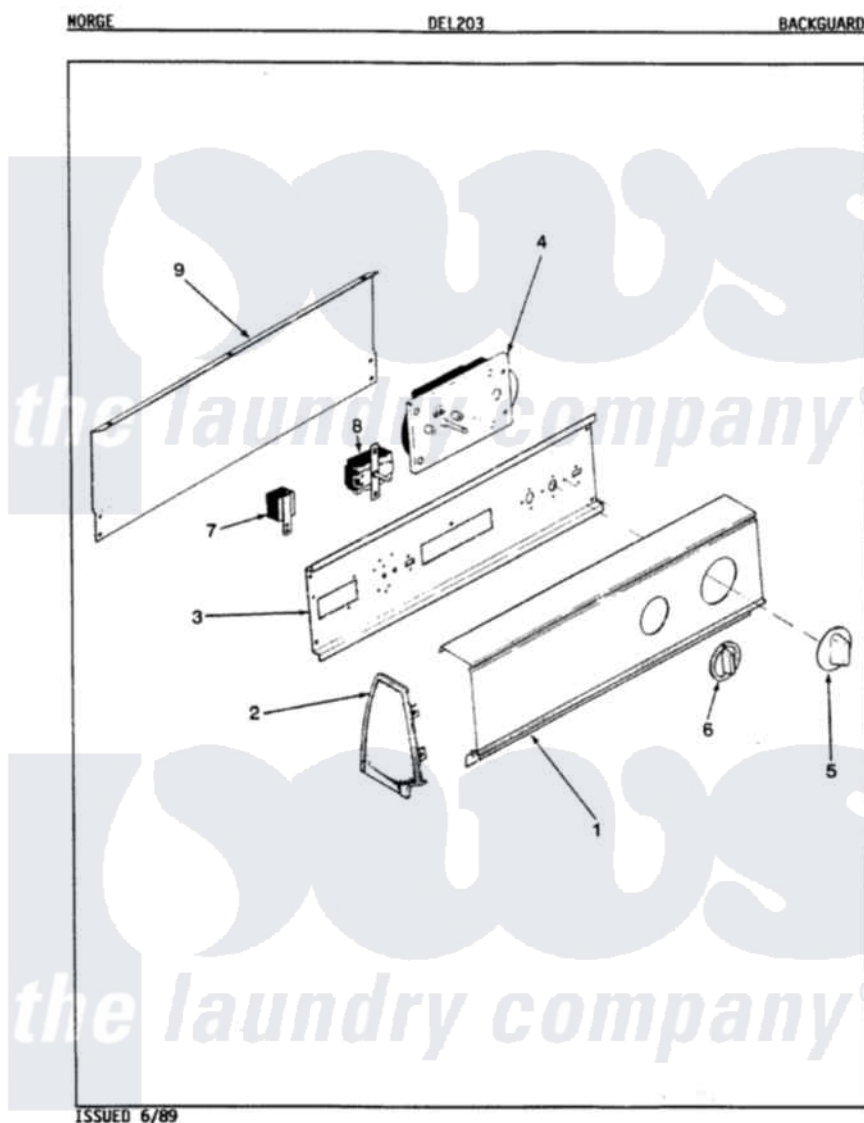

# Norge DEL203A 01 - CONTROL PANEL (REV. A-D)

ISSUED 6/89

Norge Residential Norge DEL203A Dryer Parts Parts Diagram 01 - CONTROL PANEL (REV. A-D)  
 Click on the part number to view part

Item	Original Part Number	Replaced By	Status	Part Description
1	<a href="#">25-7702</a>			Speedclip, End Cap To Control Panel
"	<a href="#">25-7793</a>			Screw
"	<a href="#">53-1284</a>			Control Panel
2	<a href="#">25-7760</a>			Screw
"	<a href="#">53-0264</a>			RH Endcap
"	<a href="#">53-0265</a>			LH Endcap
"	53-0277		Not Available	TRIM, END CAP (RT)
"	53-0278		Not Available	TRIM, END CAP (LT)
"	35-2487	<a href="#">21001451</a>		Cap- End
"	53-2488	<a href="#">31001109</a>		Owners Man
3	<a href="#">53-1676</a>			Shield, Control
"	<a href="#">25-7702</a>			Speedclip, End Cap To Control Panel
"	25-3092	<a href="#">90767</a>		Screw, 8A X 3/8 HeX Washer Head Tapping
"	53-0365	<a href="#">53-1676</a>		Shield, Control

4	53-1303	Not Available	TIMER
"	<a href="#">53-1758</a>		Timer
"	63-6752	Not Available	TIMER MOTOR
"	25-0205	<a href="#">216412</a>	Screw, Bracket To Timer
5	53-1357	<a href="#">31001219</a>	Knob Ski
"	<a href="#">25-6044</a>		Set Screw
6	35-2186	Not Available	KNOB, SELECTOR
7	<a href="#">25-7702</a>		Speedclip, End Cap To Control Panel
"	63-6731	<a href="#">53-1639</a>	Buzzer Assembly
"	25-3092	<a href="#">90767</a>	Screw, 8A X 3/8 HeX Washer Head Tapping
8	53-1265	Not Available	ROTARY SWITCH
"	25-3092	<a href="#">90767</a>	Screw, 8A X 3/8 HeX Washer Head Tapping
9	<a href="#">25-7852</a>		Speedclip, Rr Shld To End Cap
"	<a href="#">25-7851</a>		Speedclip, End Cap To Top
"	34-9487	Not Available	PLATE, REINFORCEMENT
"	53-0268	<a href="#">21001460</a>	Shield, Rear
"	25-7697	<a href="#">25-2219</a>	Screw
"	25-3092	<a href="#">90767</a>	Screw, 8A X 3/8 HeX Washer Head Tapping
"	63-6743	<a href="#">31001484</a>	Resistor Assembly
"	35-2688	<a href="#">21001460</a>	Shield, Rear