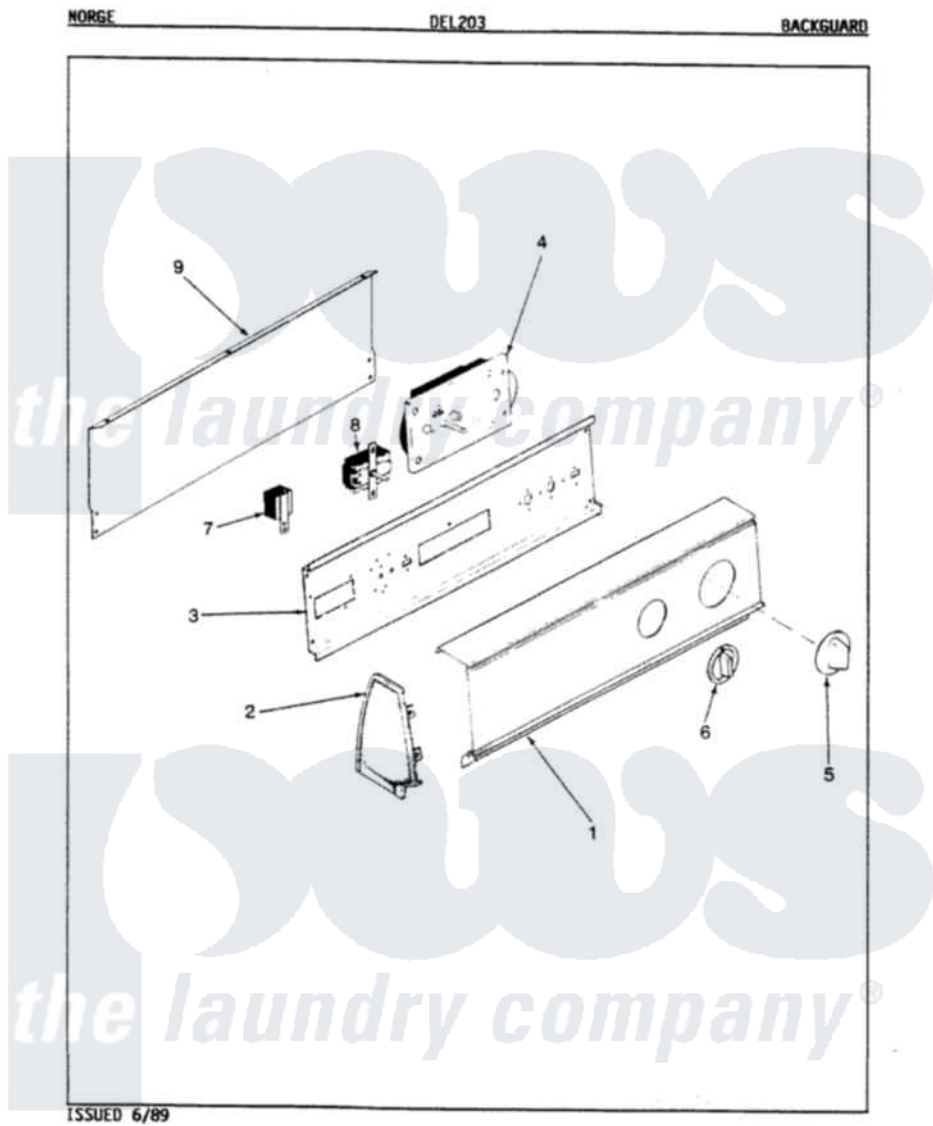

Norge DEL203A 02 - CONTROL PANEL (REV. E-G)

ISSUED 6/89

Norge [Residential Norge DEL203A Dryer Parts](#) Parts Diagram 02 - CONTROL PANEL (REV. E-G)
 Click on the part number to view part

Item	Original Part Number	Replaced By	Status	Part Description
1	25-7702			Speedclip, End Cap To Control Panel
"	25-7793			Screw
"	53-1284			Control Panel
2	35-2488	21001452		Cap- End
"	25-7760			Screw
"	35-2487	21001451		Cap- End
"	53-0277		Not Available	TRIM, END CAP (RT)
"	53-0278		Not Available	TRIM, END CAP (LT)
3	25-7702			Speedclip, End Cap To Control Panel
"	25-3092	90767		Screw, 8A X 3/8 HeX Washer Head Tapping
"	53-1676			Shield, Control
4	63-6752		Not Available	TIMER MOTOR
"	25-7435	33002917		Screw, No.10-16
"	53-1758			Timer

"	53-1303		Not Available	TIMER
"	25-0205	216412		Screw, Bracket To Timer
5	53-1357	31001219		Knob Ski
"	25-6044			Set Screw
6	35-2186		Not Available	KNOB, SELECTOR
7	63-6731	53-1639		Buzzer Assembly
"	25-3092	90767		Screw, 8A X 3/8 HeX Washer Head Tapping
"	25-7702			Speedclip, End Cap To Control Panel
8	25-3092	90767		Screw, 8A X 3/8 HeX Washer Head Tapping
"	53-1265		Not Available	ROTARY SWITCH
9	25-3092	90767		Screw, 8A X 3/8 HeX Washer Head Tapping
"	25-7697	25-2219		Screw
"	63-6743	31001484		Resistor Assembly
"	25-7851			Speedclip, End Cap To Top
"	34-9487		Not Available	PLATE, REINFORCEMENT
"	35-2688	21001460		Shield, Rear
NI	53-1447-2		Not Available	MANUAL, USE & CARE
10	53-1447		Not Available	MANUAL, USE & CARE
NI	63-5577-1		Not Available	MANUAL, USE & CARE