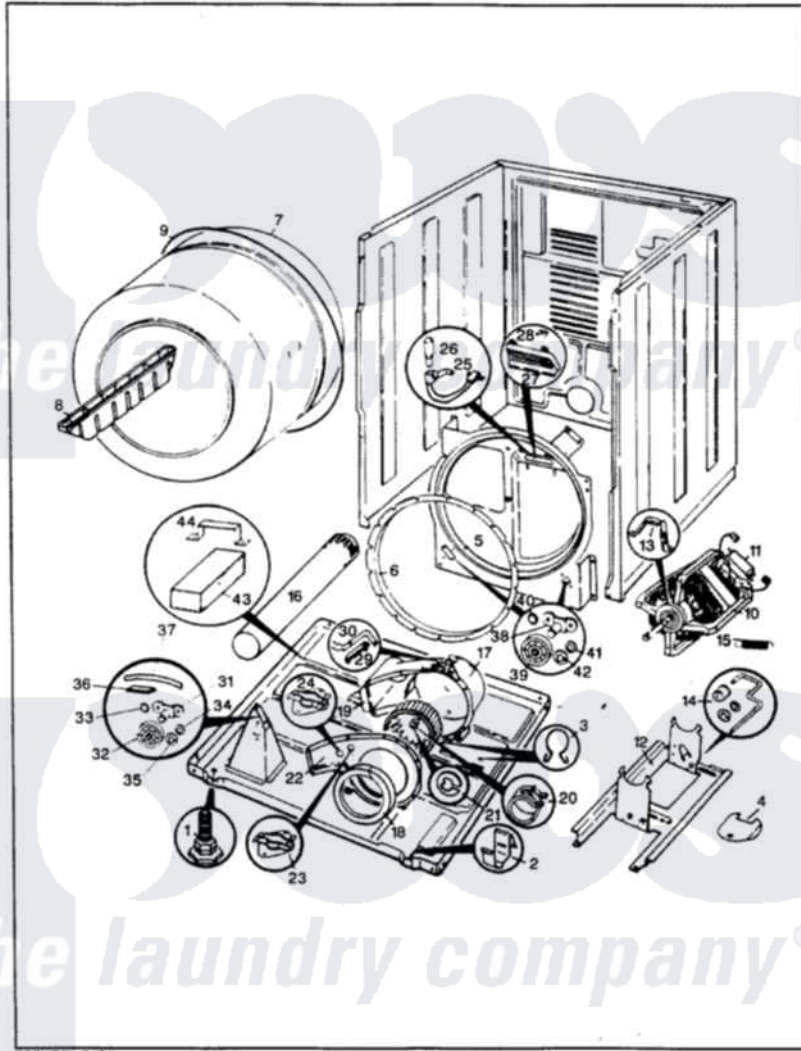

# Norge DEL203A 03 - CYLINDER & DRIVE (REV. A-D)

NORGE

DEL203

CYLINDER & DRIVE

ISSUED 6/89

Norge Residential Norge DEL203A Dryer Parts Parts Diagram 03 - CYLINDER & DRIVE (REV. A-D)  
 Click on the part number to view part

Item	Original Part Number	Replaced By	Status	Part Description
1	63-5519		Not Available	LEG, LEVELING
2	<a href="#">53-0120</a>			Clip, Front Panel
3	25-7027	<a href="#">16515</a>		Clip
4	53-0153		Not Available	SHIELD, WIRING
"	25-7741	<a href="#">W10116760</a>		Screw
5	25-7733	<a href="#">681414</a>		Screw, 10AB X 1/2
"	53-0175	<a href="#">LA-1054</a>		Dryer Bulkhead Kit
6	53-0282	<a href="#">31001637</a>		Seal Assembly, Cylinder Front
7	53-0178	<a href="#">53-1250</a>		Cylinder
8	25-7759	<a href="#">3196164</a>		Screw
"	53-0117		Not Available	BAFFLE, GRAY
9	53-1080	<a href="#">341241</a>		Belt
"	<a href="#">LA-1004</a>			Motor Mtg. Kit
10	53-0189	<a href="#">LA-1004</a>		Motor Mtg. Kit
11	53-0936	<a href="#">LA-1004</a>		Motor Mtg. Kit
12	25-7811		Not Available	SCREW