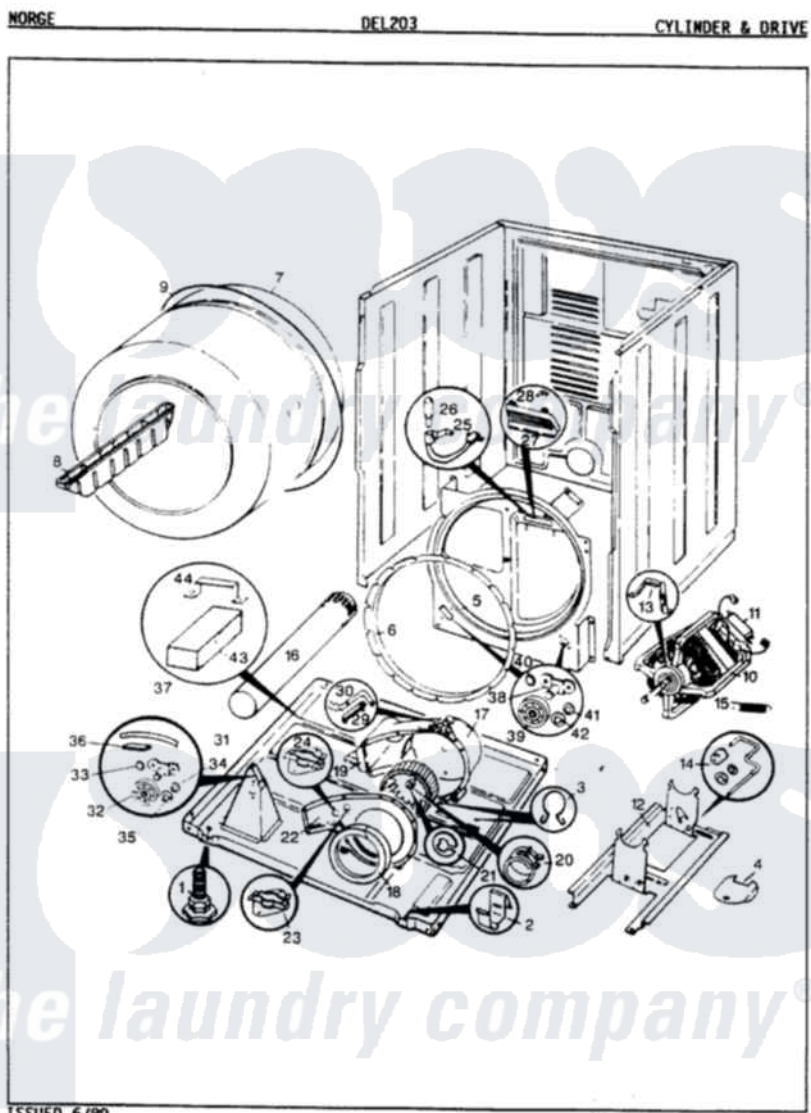

# Norge DEL203A 04 - CYLINDER & DRIVE (REV.E-G)

Norge Residential Norge DEL203A Dryer Parts Parts Diagram 04 - CYLINDER & DRIVE (REV.E-G)  
 Click on the part number to view part

Item	Original Part Number	Replaced By	Status	Part Description
1	63-5519		Not Available	LEG, LEVELING
2	<a href="#">53-0120</a>			Clip, Front Panel
3	25-7027	<a href="#">16515</a>		Clip
4	25-7741	<a href="#">W10116760</a>		Screw
"	53-0153		Not Available	SHIELD, WIRING
5	53-0175	<a href="#">LA-1054</a>		Dryer Bulkhead Kit
"	25-7733	<a href="#">681414</a>		Screw, 10AB X 1/2
6	53-0282	<a href="#">31001637</a>		Seal Assembly, Cylinder Front
7	53-0178	<a href="#">53-1250</a>		Cylinder
8	53-0117		Not Available	BAFFLE, GRAY
"	25-7759	<a href="#">3196164</a>		Screw
9	<a href="#">LA-1004</a>			Motor Mtg. Kit
"	53-1080	<a href="#">341241</a>		Belt
10	53-0189	<a href="#">LA-1004</a>		Motor Mtg. Kit
"	53-2275	<a href="#">W10410996</a>		Motor-Drive
11	53-0693	<a href="#">53-0332</a>		Motor Switch