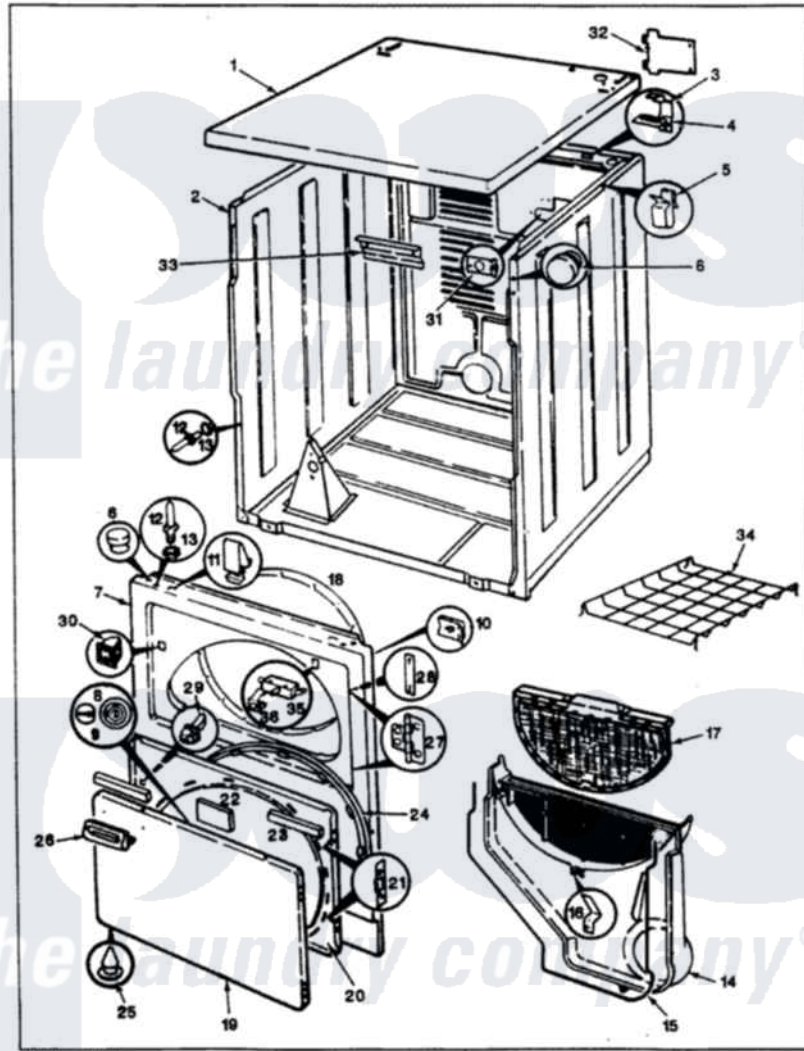

# Norge DEL203A 05 - EXTERIOR (REV. A-D)

NORGE DEL203 EXTERIOR

Norge Residential Norge DEL203A Dryer Parts Parts Diagram 05 - EXTERIOR (REV. A-D)

Click on the part number to view part

Item	Original Part Number	Replaced By	Status	Part Description
1	53-1711-24	<a href="#">53-2435-24</a>		Top, Cabinet
"	53-0314-24	<a href="#">53-2435-24</a>		Top, Cabinet
2	53-0667-24	<a href="#">31001715</a>		Cabinet And Base Assembly
"	53-1644-24	<a href="#">31001715</a>		Cabinet And Base Assembly
3	<a href="#">63-5712</a>			Hinge, Cabinet Top
4	25-3092	<a href="#">90767</a>		Screw, 8A X 3/8 HeX Washer Head Tapping
"	<a href="#">33-0930</a>			Pad, Top Hinge
5	<a href="#">25-3034</a>			Clip, Wiring
6	<a href="#">33-2653</a>			Bumper, Cabinet
7	53-0726	<a href="#">31001771</a>		Panel, Front
"	53-0726-24		Not Available	PANEL, FRONT (ALM)-ELECTRIC
"	53-0726-25		Not Available	PANEL, FRONT (H WHT)ELECTRIC
10	25-7817		Not Available	CLIP, U-TYPE
"	25-7820	<a href="#">489478</a>		Screw, 8 X 1/2