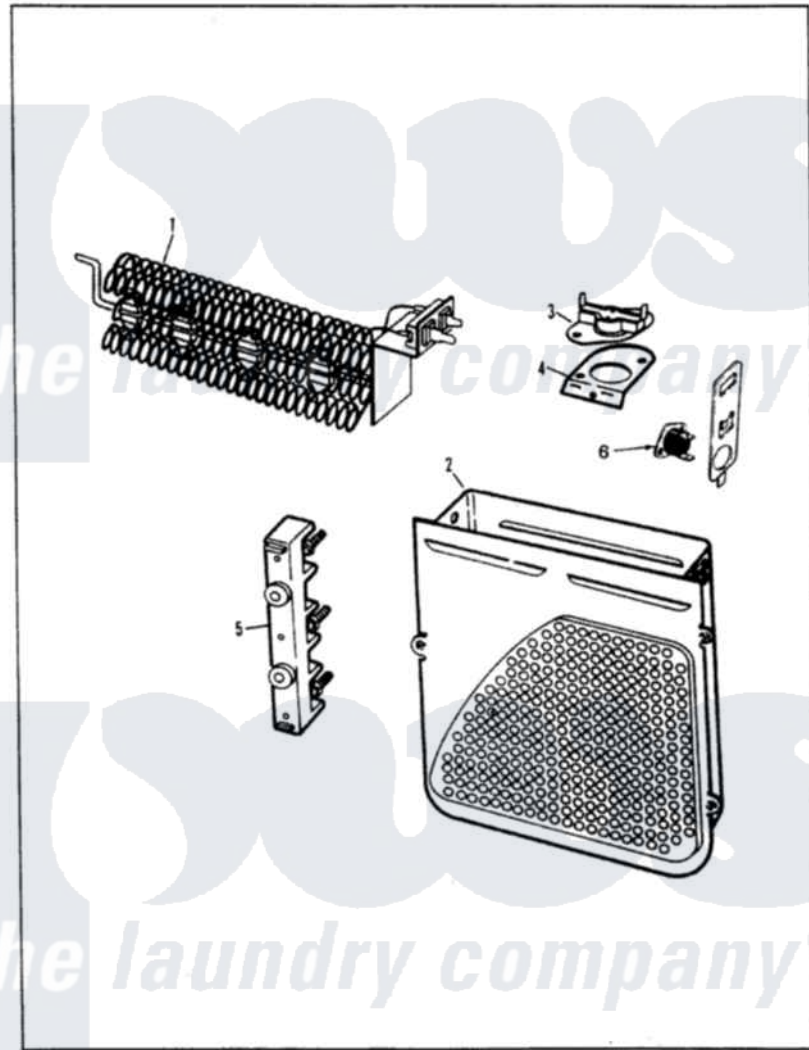

Norge DEL203A 06 - HEATER (REV. A-D)

NORGE DEL203 HEATER

Norge Residential Norge DEL203A Dryer Parts Parts Diagram 06 - HEATER (REV. A-D)
 Click on the part number to view part

Item	Original Part Number	Replaced By	Status	Part Description
1	25-7863			Screw
"	53-0920	LA-1044		Element
2	25-7819	M0217225		Screw
"	53-1232			Heater Housing Assembly
3	53-0771			Thermostat, Hi-Limit
"	25-3083	212951		Screw, No.6-32 X 1/4 Inch
4	53-1181			Bracket, Thermal Fuse
"	53-0285			Bracket, Thermostat
"	25-7741	W10116760		Screw
5	25-0027	112432		Nut
"	25-7803	3400074		Screw
"	25-6124		Not Available	NUT
"	25-3123		Not Available	WASHER, CUP
"	25-3122			Washer, Flat
"	53-0166	53-1518		Block, Terminal
6	53-1182			Fuse, Thermal