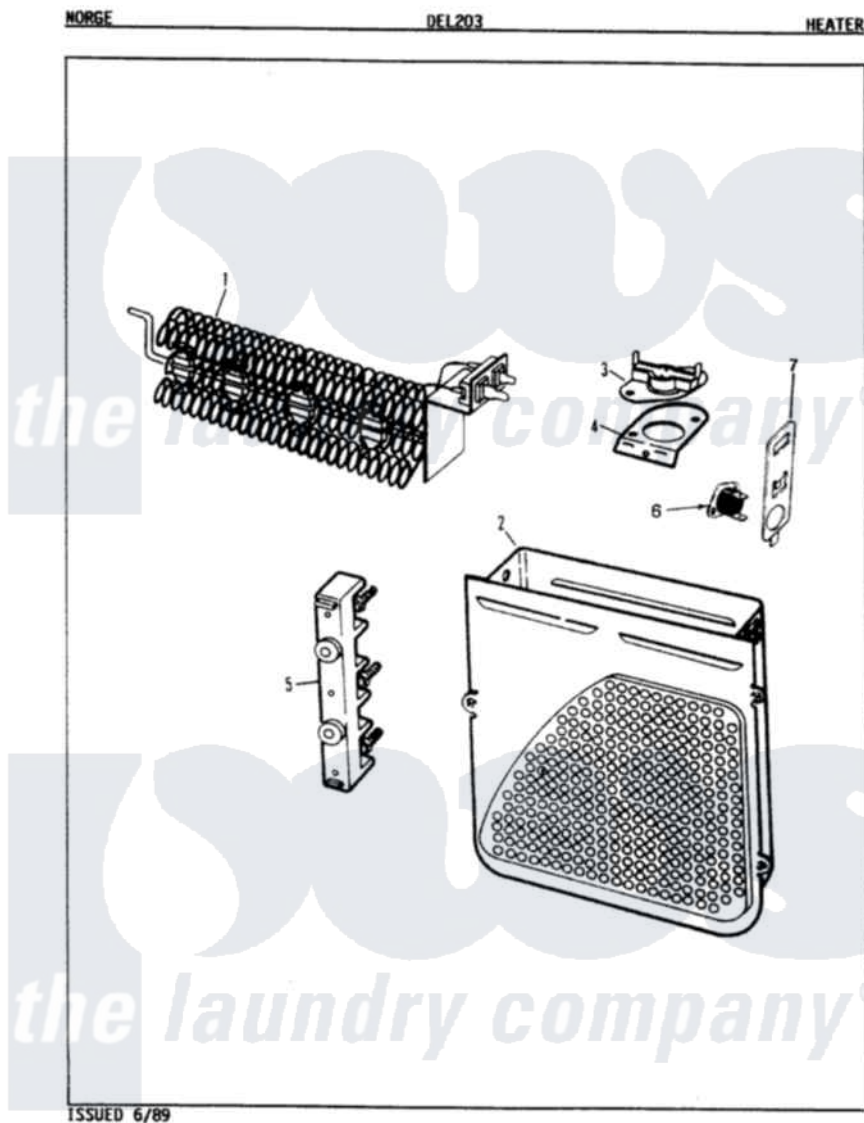

Norge DEL203A 07 - HEATER (REV. E-G)

Norge Residential Norge DEL203A Dryer Parts Parts Diagram 07 - HEATER (REV. E-G)
 Click on the part number to view part

Item	Original Part Number	Replaced By	Status	Part Description
1	25-7863			Screw
"	53-0919	LA-1044		Element
2	25-7819	M0217225		Screw
"	53-1232			Heater Housing Assembly
3	53-0771			Thermostat, Hi-Limit
"	25-3083	212951		Screw, No.6-32 X 1/4 Inch
4	53-0285			Bracket, Thermostat
"	25-7741	W10116760		Screw
5	53-0166	53-1518		Block, Terminal
"	25-0027	112432		Nut
"	25-6124		Not Available	NUT
"	25-3123		Not Available	WASHER, CUP
"	25-3122			Washer, Flat
"	25-7803	3400074		Screw
6	53-1182			Fuse, Thermal
7	53-1181			Bracket, Thermal Fuse