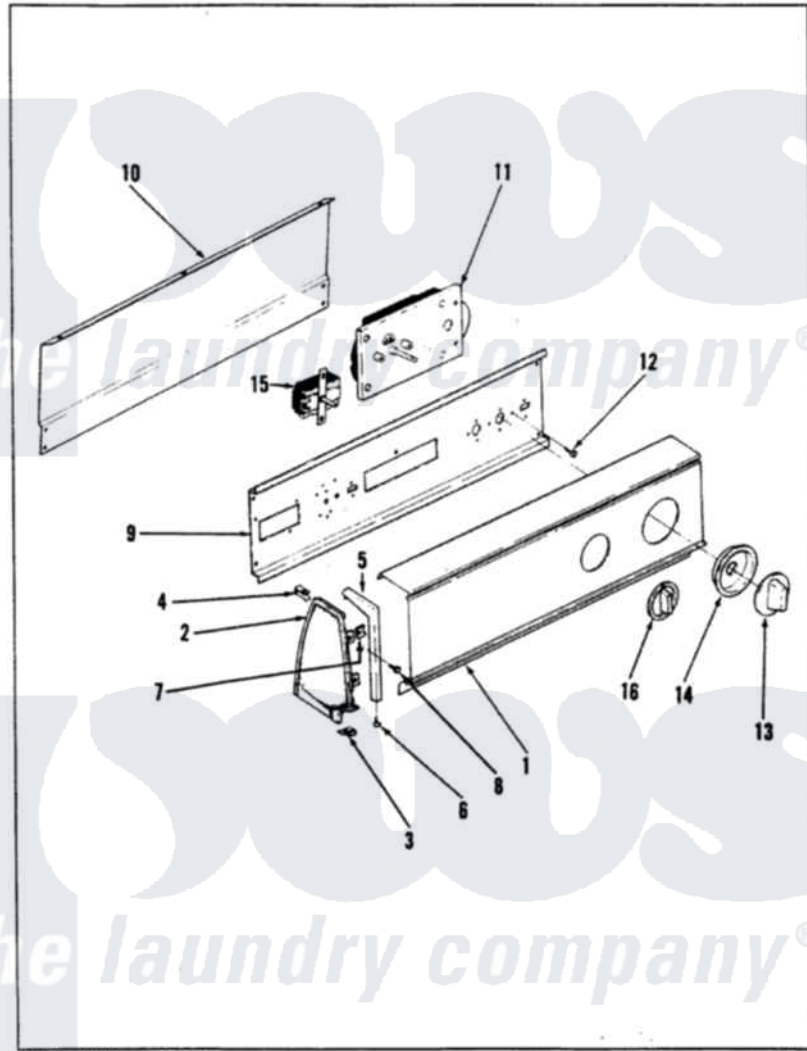

# Norge DEL203AC 01 - CONTROL PANEL (REV. A-D)

NORGE DEL203C BACKGUARD

ISSUED 8/89

Norge Residential Norge DEL203AC Dryer Parts Parts Diagram 01 - CONTROL PANEL (REV. A-D)

[Click on the part number to view part](#)

Item	Original Part Number	Replaced By	Status	Part Description
1	<a href="#">53-1284</a>			Control Panel
2	35-2488	<a href="#">21001452</a>		Cap- End
"	25-7649	<a href="#">910187</a>		Screw
"	<a href="#">25-7702</a>			Speedclip, End Cap To Control Panel
"	35-2487	<a href="#">21001451</a>		Cap- End
"	<a href="#">53-0264</a>			RH Endcap
"	<a href="#">53-0265</a>			LH Endcap
3	<a href="#">25-7851</a>			Speedclip, End Cap To Top
"	25-7697	<a href="#">25-2219</a>		Screw
4	25-7435	<a href="#">33002917</a>		Screw, No.10-16
"	<a href="#">25-7852</a>			Speedclip, Rr Shld To End Cap
5	53-0277		Not Available	TRIM, END CAP (RT)
"	53-0278		Not Available	TRIM, END CAP (LT)
6	<a href="#">25-7760</a>			Screw
7	<a href="#">25-7702</a>			Speedclip, End Cap To Control

	<a href="#">25-1192</a>		Panel
8	25-3092	<a href="#">90767</a>	Screw, 8A X 3/8 HeX Washer Head Tapping
9	<a href="#">53-1676</a>		Shield, Control
"	53-0365	<a href="#">53-1676</a>	Shield, Control
10	35-2688	<a href="#">21001460</a>	Shield, Rear
"	25-3092	<a href="#">90767</a>	Screw, 8A X 3/8 HeX Washer Head Tapping
"	<a href="#">25-3457</a>		Screw, Sems
"	53-0268	<a href="#">21001460</a>	Shield, Rear
11	<a href="#">53-1758</a>		Timer
"	63-6752	Not Available	TIMER MOTOR
"	53-1363	Not Available	TIMER
12	25-0205	<a href="#">216412</a>	Screw, Bracket To Timer
"	25-7435	<a href="#">33002917</a>	Screw, No.10-16
13	53-1290	Not Available	SKIRT, TIMER
14	53-1530	<a href="#">31001219</a>	Knob Ski
15	53-1265	Not Available	ROTARY SWITCH
"	25-3092	<a href="#">90767</a>	Screw, 8A X 3/8 HeX Washer Head Tapping
16	63-6743	<a href="#">31001484</a>	Resistor Assembly
"	35-2186	Not Available	KNOB, SELECTOR
"	63-6731	<a href="#">53-1639</a>	Buzzer Assembly