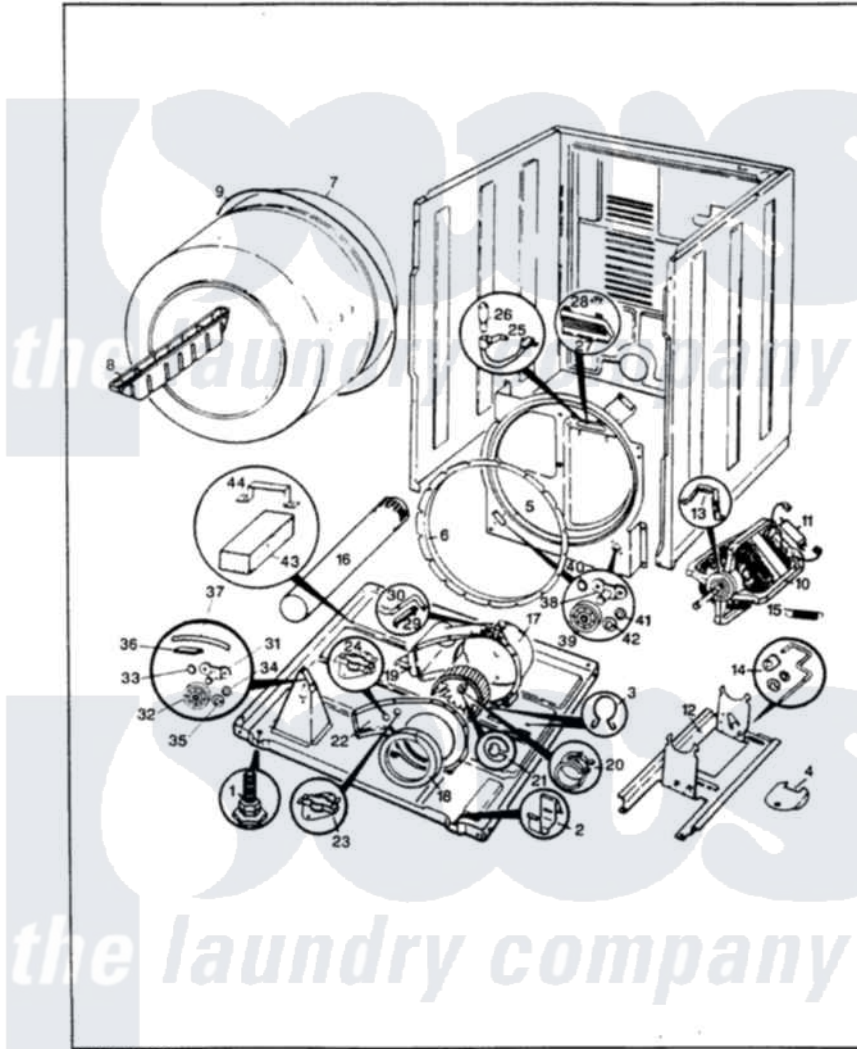

Norge DEL203AC 03 - CYLINDER & DRIVE (REV. A-D)

NORGE DEL203C CYLINDER & DRIVE

ISSUED 8/89

Norge [Residential Norge DEL203AC Dryer Parts](#) Parts Diagram 03 - CYLINDER & DRIVE (REV. A-D)
 Click on the part number to view part

Item	Original Part Number	Replaced By	Status	Part Description
1	63-5519		Not Available	LEG, LEVELING
2	53-0120			Clip, Front Panel
3	25-7027	16515		Clip
4	53-0153		Not Available	SHIELD, WIRING
"	25-7741	W10116760		Screw
5	25-7733	681414		Screw, 10AB X 1/2
"	53-0175	LA-1054		Dryer Bulkhead Kit
6	53-0282	31001637		Seal Assembly, Cylinder Front
7	53-0178	53-1250		Cylinder
8	53-0117		Not Available	BAFFLE, GRAY
"	25-7759	3196164		Screw
9	LA-1004			Motor Mtg. Kit
"	53-1080	341241		Belt
10	53-1041	LA-1004		Motor Mtg. Kit
11	53-0693	53-0332		Motor Switch
12	53-0852		Not Available	MOTOR BRACKET