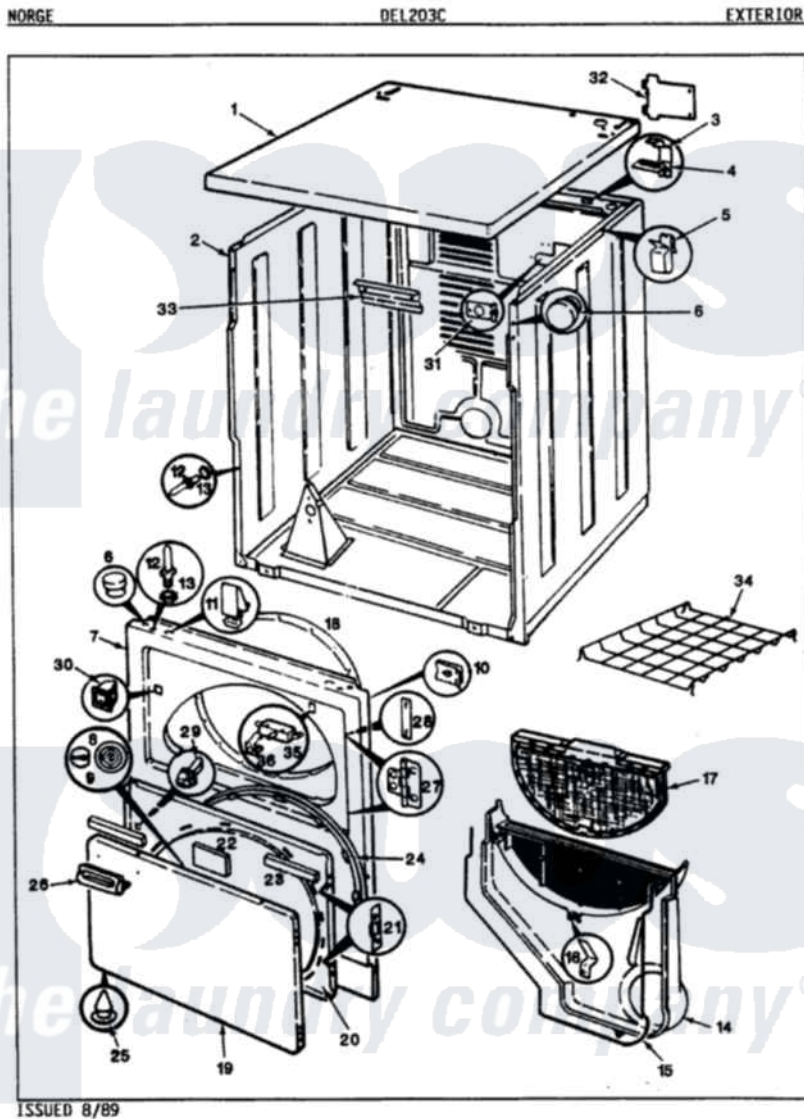

Norge DEL203AC 04 - EXTERIOR (REV. A-D)

Norge Residential Norge DEL203AC Dryer Parts Parts Diagram 04 - EXTERIOR (REV. A-D)
 Click on the part number to view part

Item	Original Part Number	Replaced By	Status	Part Description
1	53-1711-24	53-2435-24		Top, Cabinet
"	53-0314-24	53-2435-24		Top, Cabinet
2	53-1644-24	31001715		Cabinet And Base Assembly
"	53-0160-24	31001715		Cabinet And Base Assembly
3	63-5712			Hinge, Cabinet Top
4	25-3092	90767		Screw, 8A X 3/8 HeX Washer Head Tapping
"	33-0930			Pad, Top Hinge
5	25-3034			Clip, Wiring
6	33-2653			Bumper, Cabinet
7	53-0726	31001771		Panel, Front
8	W10124350		Not Available	NOT REQUIRED PART OR SEE NOTE
9	W10124350		Not Available	NOT REQUIRED PART OR SEE NOTE
10	25-7820	489478		Screw, 8 X 1/2
"	25-7817		Not Available	CLIP, U-TYPE

11	25-7220		Clip, Cabinet Top
12	63-6148	53-0643	Pin, Locator
13	25-0224	3400029	Nut, Adapter Plate
"	53-0200		Sleeve, Locator Pin
14	53-1299	12001324	Duct Kit, Collector
"	25-7810	415013-35	Screw
"	53-0917	12001324	Duct Kit, Collector
15	53-0204		Seal
16	53-0123		Clip
17	53-0918		Filter, Lint
18	53-0282	31001637	Seal Assembly, Cylinder Front
19	53-0154-24		Panel, Outer Door
20	53-0740	Not Available	INNER DOOR
21	53-0119		Clip, Hinge
22	53-0251	53-1490	Door Pad
23	53-0252	53-1491	Door Pad
24	53-0112	31001529	Seal, Door
"	25-7770	3196169	Screw, Element
25	25-3534	25-7889	Plug Button
26	53-0928	53-0927	Handle, Door
"	25-7810	415013-35	Screw
27	53-0122	53-1492	Hinge, Dryer Door
"	25-7809		Screw, No.6-20 1/2 Flthd Torx
28	53-0121	Not Available	TWIN NUT
"	LA-1003		Door Catch Kit
29	73-0033	LA-1003	Door Catch Kit
30	53-0187	LA-1003	Door Catch Kit
31	25-7828	489483	Screw 10-32 X 1/2
"	53-0135	Not Available	SUPPORT, POWER CORD
32	53-0284		Cover, Terminal
"	25-7857	90767	Screw, 8A X 3/8 HeX Washer Head Tapping
33	25-3457		Screw, Sems
"	53-0133		Shield, Heat
34	LA-1005		Switch Kit
"	W10124350	Not Available	NOT REQUIRED PART OR SEE NOTE
35	53-0148		Switch, Door
36	63-5990	31001319	Clip, Switch