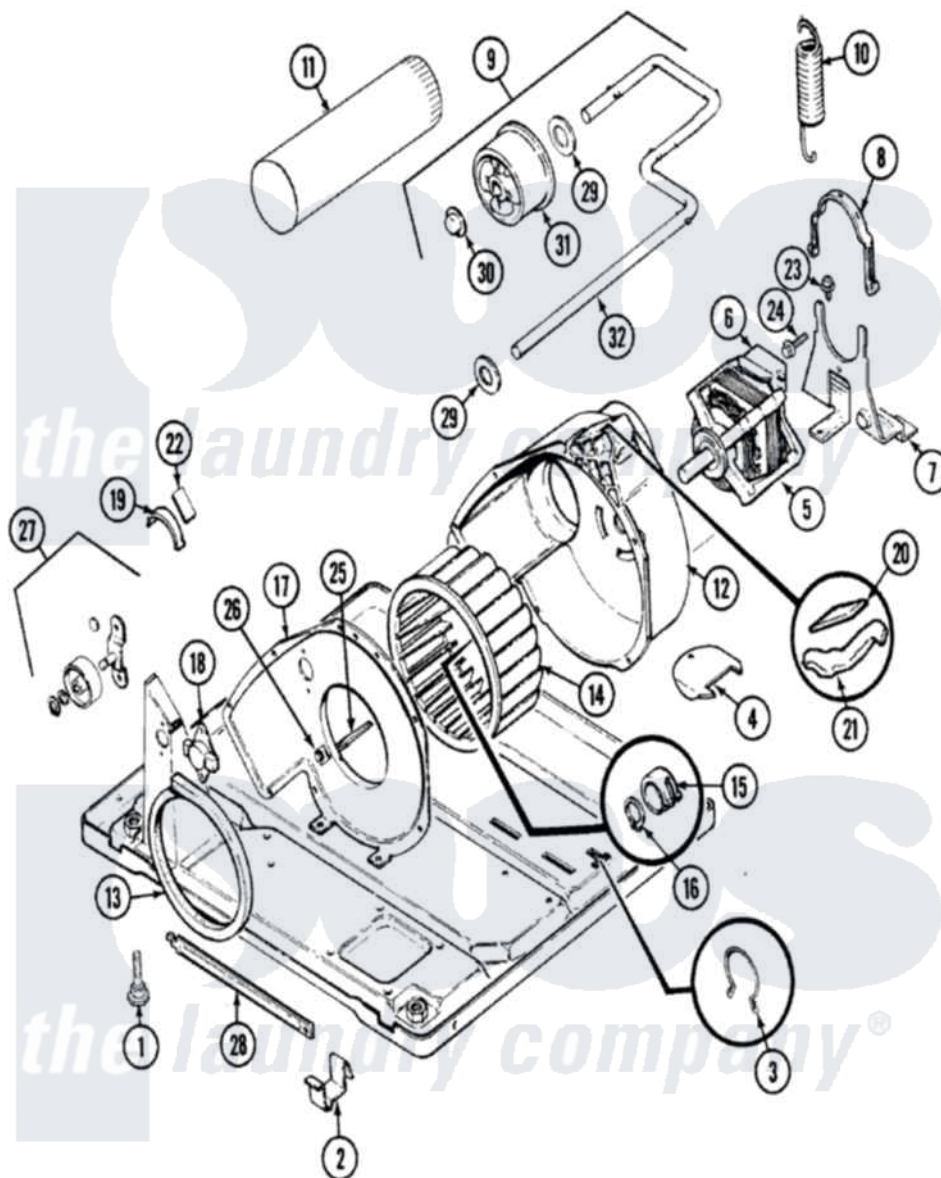

# Norge DEL203AC 07 - MOTOR & DRIVE (REV. E)

Norge Residential Norge DEL203AC Dryer Parts Parts Diagram 07 - MOTOR & DRIVE (REV. E)  
 Click on the part number to view part

Item	Original Part Number	Replaced By	Status	Part Description
1	63-5519		Not Available	LEG, LEVELING
2	<a href="#">53-0120</a>			Clip, Front Panel
3	25-7027	<a href="#">16515</a>		Clip
4	25-7741	<a href="#">W10116760</a>		Screw
"	53-0153		Not Available	SHIELD, WIRING
5	53-2275	<a href="#">W10410996</a>		Motor-Drive
"	53-1589	<a href="#">341241</a>		Belt
6	53-0693	<a href="#">53-0332</a>		Motor Switch
7	25-7811		Not Available	SCREW
"	53-1932	<a href="#">31001570</a>		Bracket, Motor
8	53-0214	<a href="#">660658</a>		Clamp, Motor Mounting 343481 685441
9	<a href="#">53-2287</a>			Idler Assembly
10	53-2209	<a href="#">31001465</a>		Spring, Idler
11	25-2134	<a href="#">W10116760</a>		Screw
"	<a href="#">53-0134</a>			Duct, Exhaust
12	<a href="#">53-1801</a>			Housing, Blower