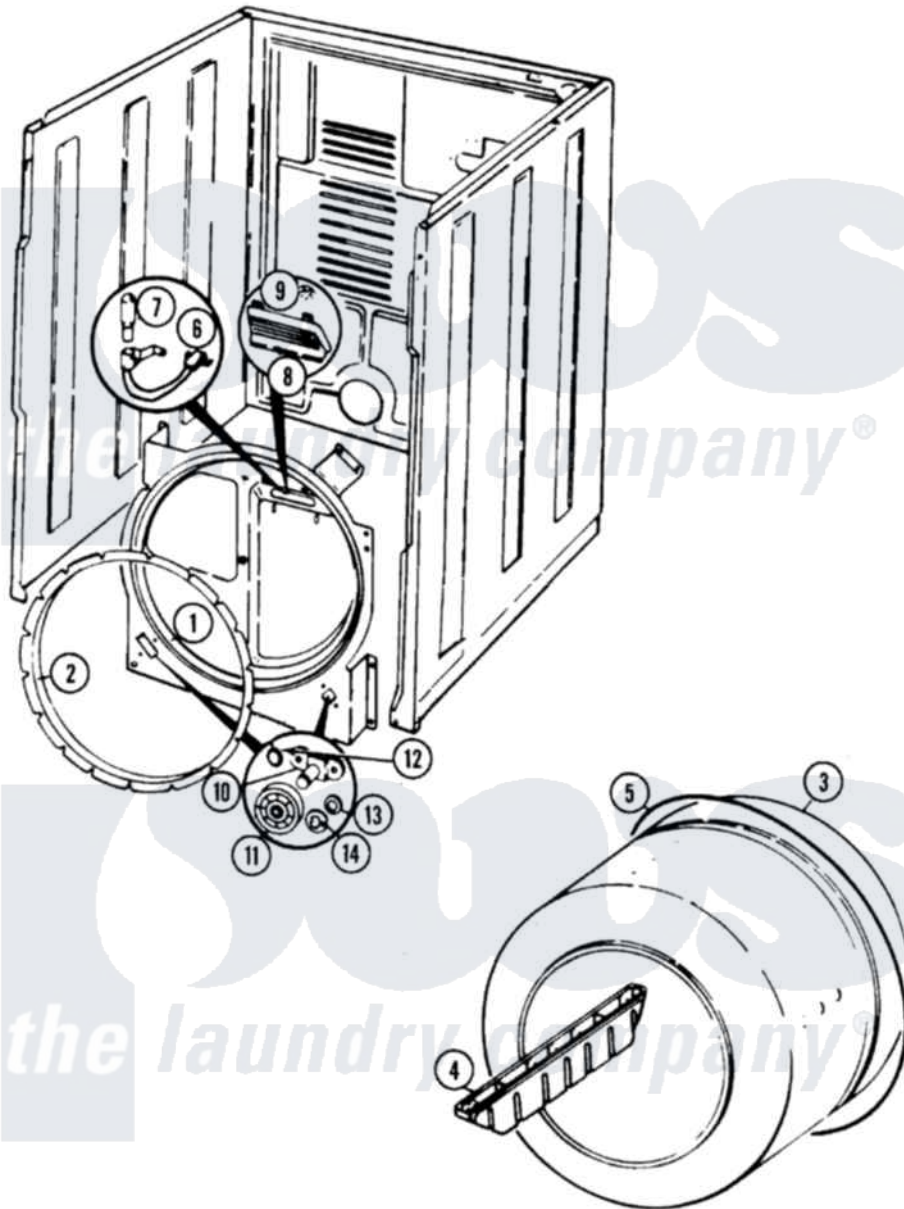

# Norge DEL203AC 08 - TUMBLER (REV. E)

Norge Residential Norge DEL203AC Dryer Parts Parts Diagram 08 - TUMBLER (REV. E)

[Click on the part number to view part](#)

Item	Original Part Number	Replaced By	Status	Part Description
1	53-0175	<a href="#">LA-1054</a>		Dryer Bulkhead Kit
"	25-7733	<a href="#">681414</a>		Screw, 10AB X 1/2
2	53-0282	<a href="#">31001637</a>		Seal Assembly, Cylinder Front
3	53-0178	<a href="#">53-1250</a>		Cylinder
4	53-0117		Not Available	BAFFLE, GRAY
5	53-1589	<a href="#">341241</a>		Belt
6	<a href="#">53-1580</a>			Receptacle Assembly
"	<a href="#">25-3457</a>			Screw, Sems
7	53-0570	<a href="#">A3167501</a>		Lamp Oven, Int.
8	<a href="#">53-0174</a>			Lens, Bulb
9	25-3562	<a href="#">3195558</a>		Nut
10	<a href="#">53-0197</a>			Support Assembly-Cylinder Rear
"	25-7101	<a href="#">3351614</a>		Screw, Gearcase Cover Mounting
11	53-0642	<a href="#">31001096</a>		Roller
12	<a href="#">25-7813</a>			Spacer

13

[25-7814](#)

Washer

14

[LA-1008](#)

Rr Roller Kit

"

[25-7854](#)