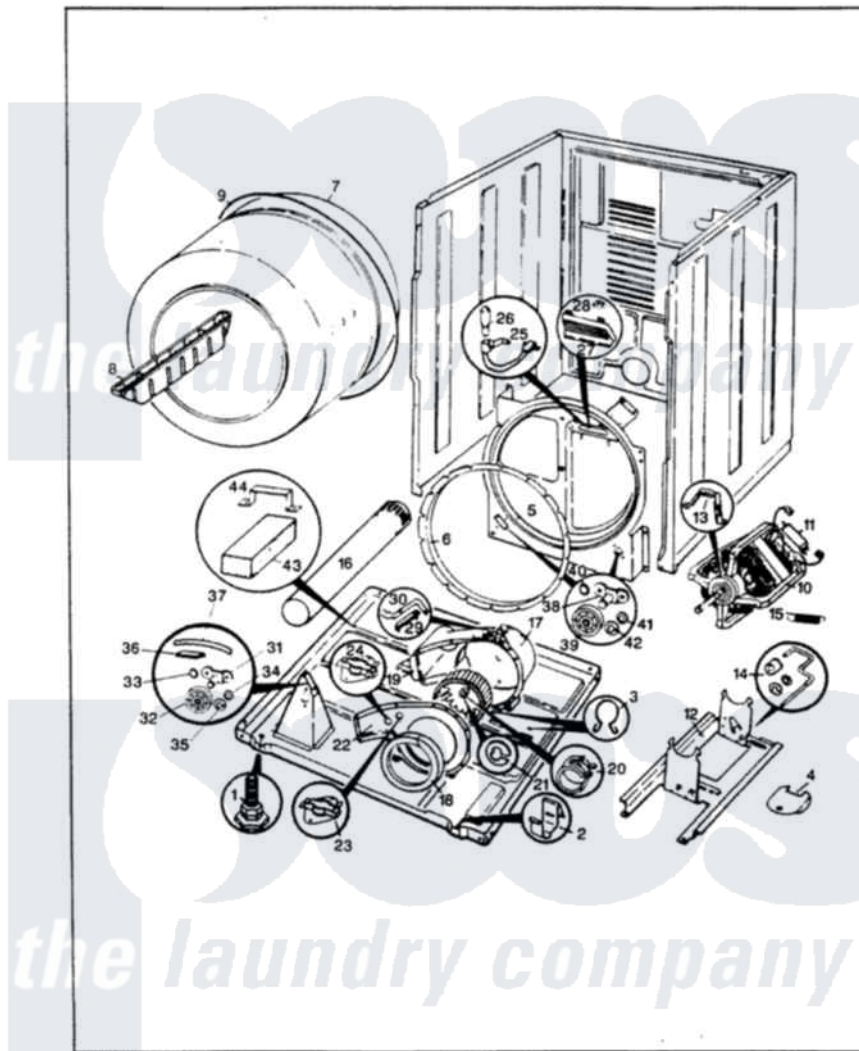

# Norge DEL203HC 03 - CYLINDER & DRIVE (REV. A-D)

NORGE DEL203C CYLINDER & DRIVE

ISSUED 8/89

Norge [Residential Norge DEL203HC Dryer Parts](#) Parts Diagram 03 - CYLINDER & DRIVE (REV. A-D)  
 Click on the part number to view part

Item	Original Part Number	Replaced By	Status	Part Description
1	63-5519		Not Available	LEG, LEVELING
2	<a href="#">53-0120</a>			Clip, Front Panel
3	25-7027	<a href="#">16515</a>		Clip
4	53-0153		Not Available	SHIELD, WIRING
"	25-7741	<a href="#">W10116760</a>		Screw
5	25-7733	<a href="#">681414</a>		Screw, 10AB X 1/2
"	53-0175	<a href="#">LA-1054</a>		Dryer Bulkhead Kit
6	53-0282	<a href="#">31001637</a>		Seal Assembly, Cylinder Front
7	53-0178	<a href="#">53-1250</a>		Cylinder
8	53-0117		Not Available	BAFFLE, GRAY
"	25-7759	<a href="#">3196164</a>		Screw
9	<a href="#">LA-1004</a>			Motor Mtg. Kit
"	53-1080	<a href="#">341241</a>		Belt
10	53-1041	<a href="#">LA-1004</a>		Motor Mtg. Kit
11	53-0693	<a href="#">53-0332</a>		Motor Switch
12	53-0852		Not Available	MOTOR BRACKET