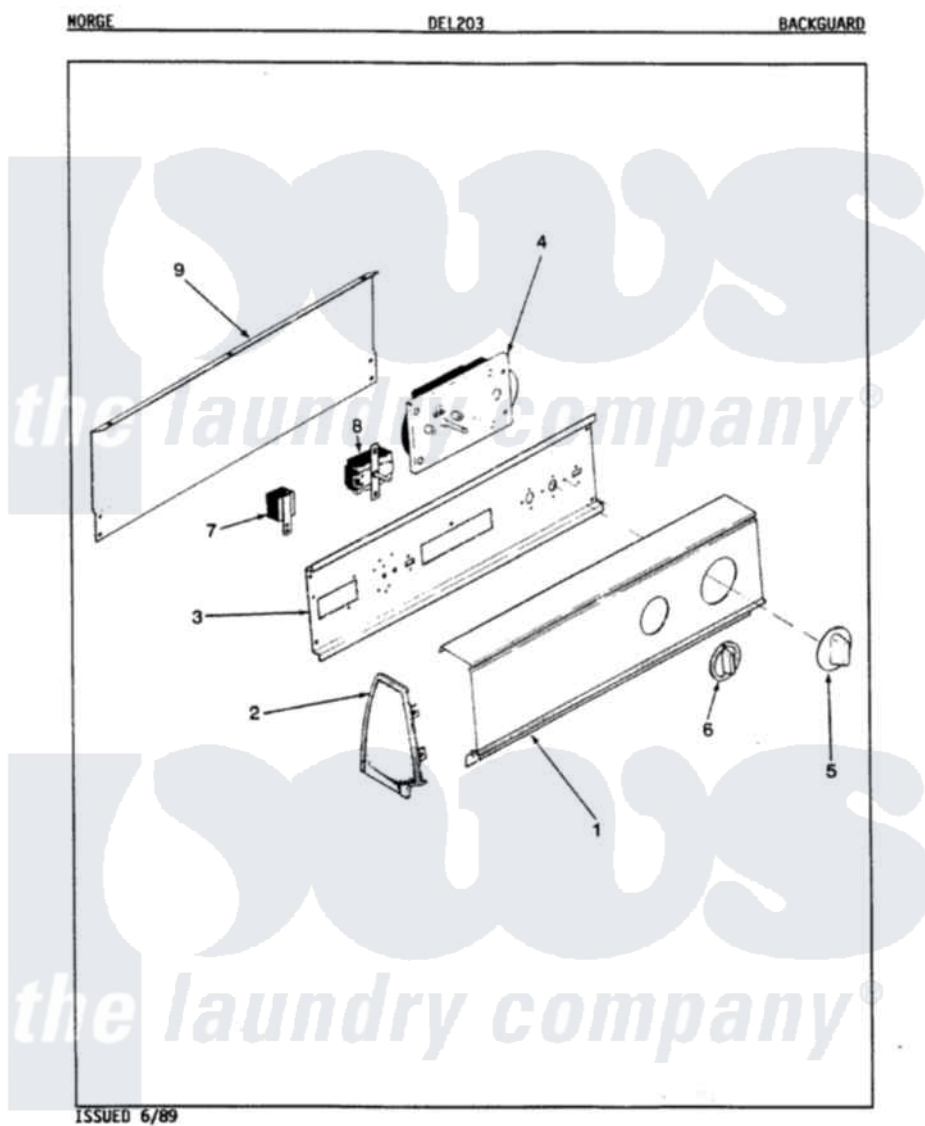

# Norge DEL203W 01 - CONTROL PANEL (REV. A-D)

ISSUED 6/89

Norge [Residential Norge DEL203W Dryer Parts](#) Parts Diagram 01 - CONTROL PANEL (REV. A-D)

[Click on the part number to view part](#)

Item	Original Part Number	Replaced By	Status	Part Description
1	<a href="#">25-7702</a>			Speedclip, End Cap To Control Panel
"	<a href="#">25-7793</a>			Screw
"	<a href="#">53-1284</a>			Control Panel
2	<a href="#">25-7760</a>			Screw
"	<a href="#">53-0264</a>			RH Endcap
"	<a href="#">53-0265</a>			LH Endcap
"	53-0277		Not Available	TRIM, END CAP (RT)
"	53-0278		Not Available	TRIM, END CAP (LT)
"	35-2487	<a href="#">21001451</a>		Cap- End
"	53-2488	<a href="#">31001109</a>		Owners Man
3	<a href="#">53-1676</a>			Shield, Control
"	<a href="#">25-7702</a>			Speedclip, End Cap To Control Panel
"	25-3092	<a href="#">90767</a>		Screw, 8A X 3/8 HeX Washer Head Tapping
"	53-0365	<a href="#">53-1676</a>		Shield, Control

4	53-1303	Not Available	TIMER
"	<a href="#">53-1758</a>		Timer
"	63-6752	Not Available	TIMER MOTOR
"	25-0205	<a href="#">216412</a>	Screw, Bracket To Timer
5	53-1357	<a href="#">31001219</a>	Knob Ski
"	<a href="#">25-6044</a>		Set Screw
6	35-2186	Not Available	KNOB, SELECTOR
7	<a href="#">25-7702</a>		Speedclip, End Cap To Control Panel
"	63-6731	<a href="#">53-1639</a>	Buzzer Assembly
"	25-3092	<a href="#">90767</a>	Screw, 8A X 3/8 HeX Washer Head Tapping
8	53-1265	Not Available	ROTARY SWITCH
"	25-3092	<a href="#">90767</a>	Screw, 8A X 3/8 HeX Washer Head Tapping
9	<a href="#">25-7852</a>		Speedclip, Rr Shld To End Cap
"	<a href="#">25-7851</a>		Speedclip, End Cap To Top
"	34-9487	Not Available	PLATE, REINFORCEMENT
"	53-0268	<a href="#">21001460</a>	Shield, Rear
"	25-7697	<a href="#">25-2219</a>	Screw
"	25-3092	<a href="#">90767</a>	Screw, 8A X 3/8 HeX Washer Head Tapping
"	63-6743	<a href="#">31001484</a>	Resistor Assembly
"	35-2688	<a href="#">21001460</a>	Shield, Rear