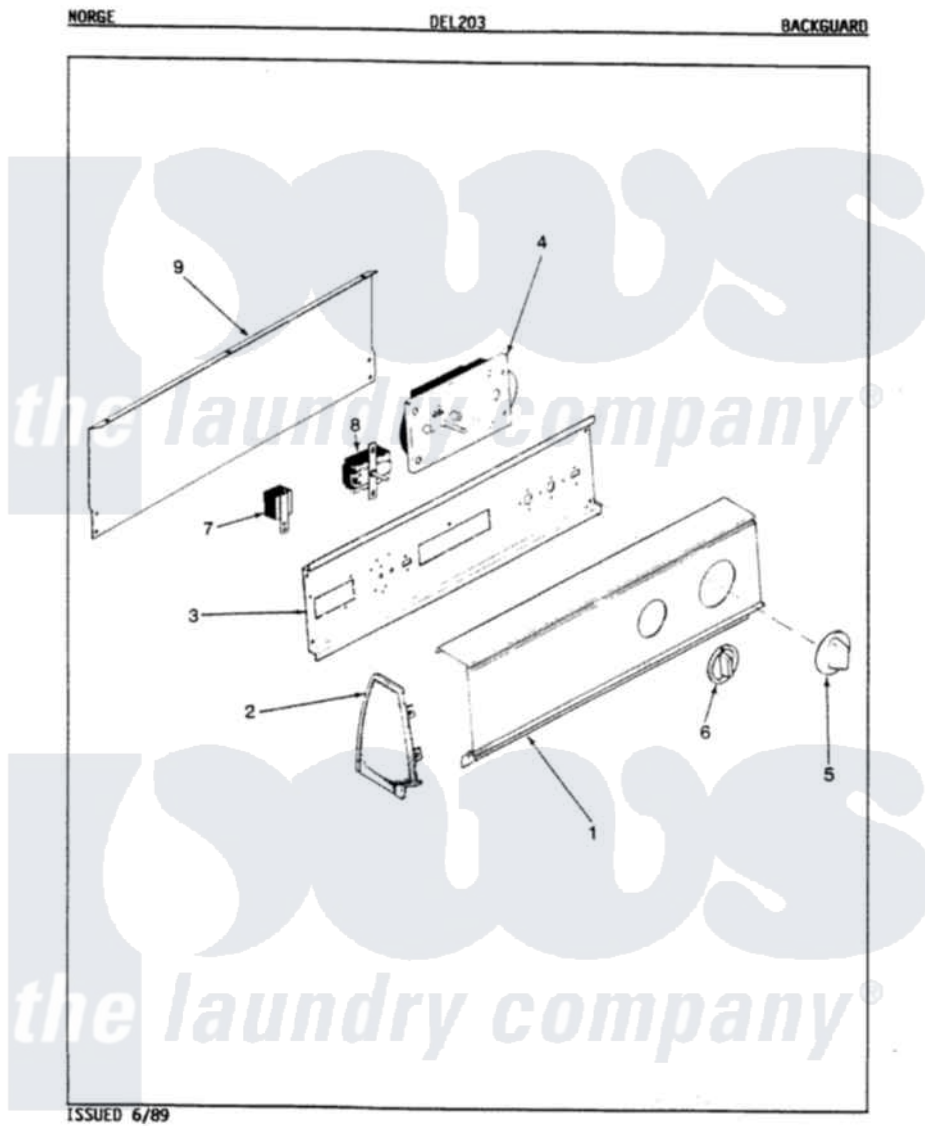

Norge DEL203W 02 - CONTROL PANEL (REV. E-G)

ISSUED 6/89

Norge [Residential Norge DEL203W Dryer Parts](#) Parts Diagram 02 - CONTROL PANEL (REV. E-G)

[Click on the part number to view part](#)

Item	Original Part Number	Replaced By	Status	Part Description
1	25-7702			Speedclip, End Cap To Control Panel
"	25-7793			Screw
"	53-1284			Control Panel
2	35-2488	21001452		Cap- End
"	25-7760			Screw
"	35-2487	21001451		Cap- End
"	53-0277		Not Available	TRIM, END CAP (RT)
"	53-0278		Not Available	TRIM, END CAP (LT)
3	25-7702			Speedclip, End Cap To Control Panel
"	25-3092	90767		Screw, 8A X 3/8 HeX Washer Head Tapping
"	53-1676			Shield, Control
4	63-6752		Not Available	TIMER MOTOR
"	25-7435	33002917		Screw, No.10-16
"	53-1758			Timer

"	53-1303		Not Available	TIMER
"	25-0205	216412		Screw, Bracket To Timer
5	53-1357	31001219		Knob Ski
"	25-6044			Set Screw
6	35-2186		Not Available	KNOB, SELECTOR
7	63-6731	53-1639		Buzzer Assembly
"	25-3092	90767		Screw, 8A X 3/8 HeX Washer Head Tapping
"	25-7702			Speedclip, End Cap To Control Panel
8	25-3092	90767		Screw, 8A X 3/8 HeX Washer Head Tapping
"	53-1265		Not Available	ROTARY SWITCH
9	25-3092	90767		Screw, 8A X 3/8 HeX Washer Head Tapping
"	25-7697	25-2219		Screw
"	63-6743	31001484		Resistor Assembly
"	25-7851			Speedclip, End Cap To Top
"	34-9487		Not Available	PLATE, REINFORCEMENT
"	35-2688	21001460		Shield, Rear
10	53-1447-2		Not Available	MANUAL, USE & CARE
"	53-1447		Not Available	MANUAL, USE & CARE
11	63-5577-1		Not Available	MANUAL, USE & CARE