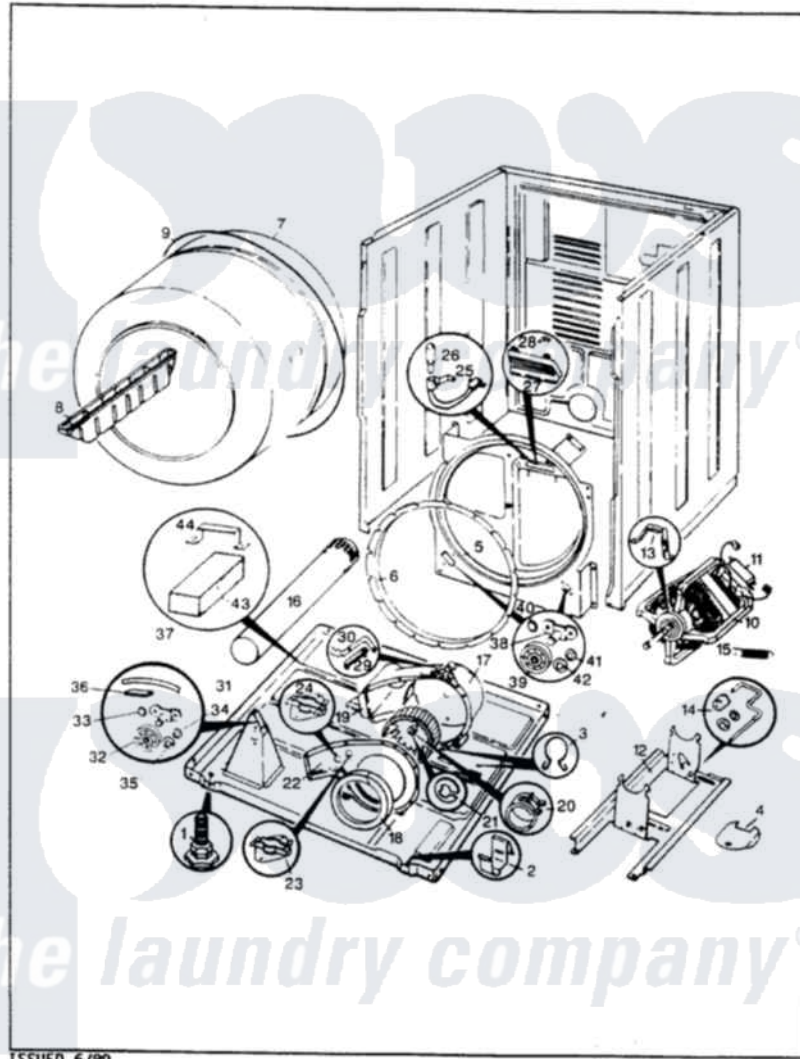

Norge DEL203W 04 - CYLINDER & DRIVE (REV.E-G)

NORGE DEL203 CYLINDER & DRIVE

ISSUED 6/89

Norge Residential Norge DEL203W Dryer Parts Parts Diagram 04 - CYLINDER & DRIVE (REV.E-G)
 Click on the part number to view part

Item	Original Part Number	Replaced By	Status	Part Description
1	63-5519		Not Available	LEG, LEVELING
2	53-0120			Clip, Front Panel
3	25-7027	16515		Clip
4	25-7741	W10116760		Screw
"	53-0153		Not Available	SHIELD, WIRING
5	53-0175	LA-1054		Dryer Bulkhead Kit
"	25-7733	681414		Screw, 10AB X 1/2
6	53-0282	31001637		Seal Assembly, Cylinder Front
7	53-0178	53-1250		Cylinder
8	53-0117		Not Available	BAFFLE, GRAY
"	25-7759	3196164		Screw
9	LA-1004			Motor Mtg. Kit
"	53-1080	341241		Belt
10	53-0189	LA-1004		Motor Mtg. Kit
"	53-2275	W10410996		Motor-Drive
11	53-0693	53-0332		Motor Switch