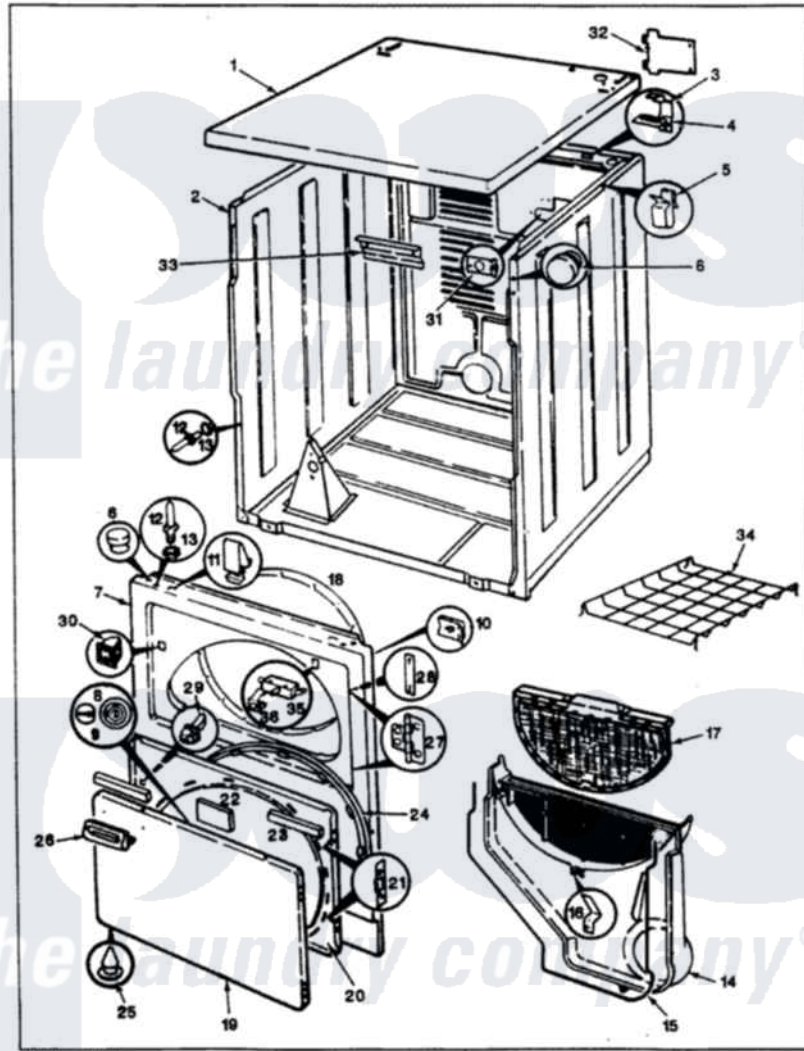

Norge DEL203W 05 - EXTERIOR (REV. A-D)

NORGE DEL203 EXTERIOR

Norge Residential Norge DEL203W Dryer Parts Parts Diagram 05 - EXTERIOR (REV. A-D)
 Click on the part number to view part

Item	Original Part Number	Replaced By	Status	Part Description
1	53-0314		Not Available	CABINET TOP
"	53-1711		Not Available	CABINET TOP (DRYER)
2	53-1644-25		Not Available	CABINET & BASE ASSY.(WHT)
"	53-1644	31001714		Cabinet And Base Assembly
"	53-0667	31001714		Cabinet And Base Assembly
3	63-5712			Hinge, Cabinet Top
4	25-3092	90767		Screw, 8A X 3/8 HeX Washer Head Tapping
"	33-0930			Pad, Top Hinge
5	25-3034			Clip, Wiring
6	33-2653			Bumper, Cabinet
7	53-0726-25		Not Available	PANEL, FRONT (H WHT)ELECTRIC
"	53-0726	31001771		Panel, Front
"	53-0726-24		Not Available	PANEL, FRONT (ALM)-ELECTRIC
10	25-7820	489478		Screw, 8 X 1/2