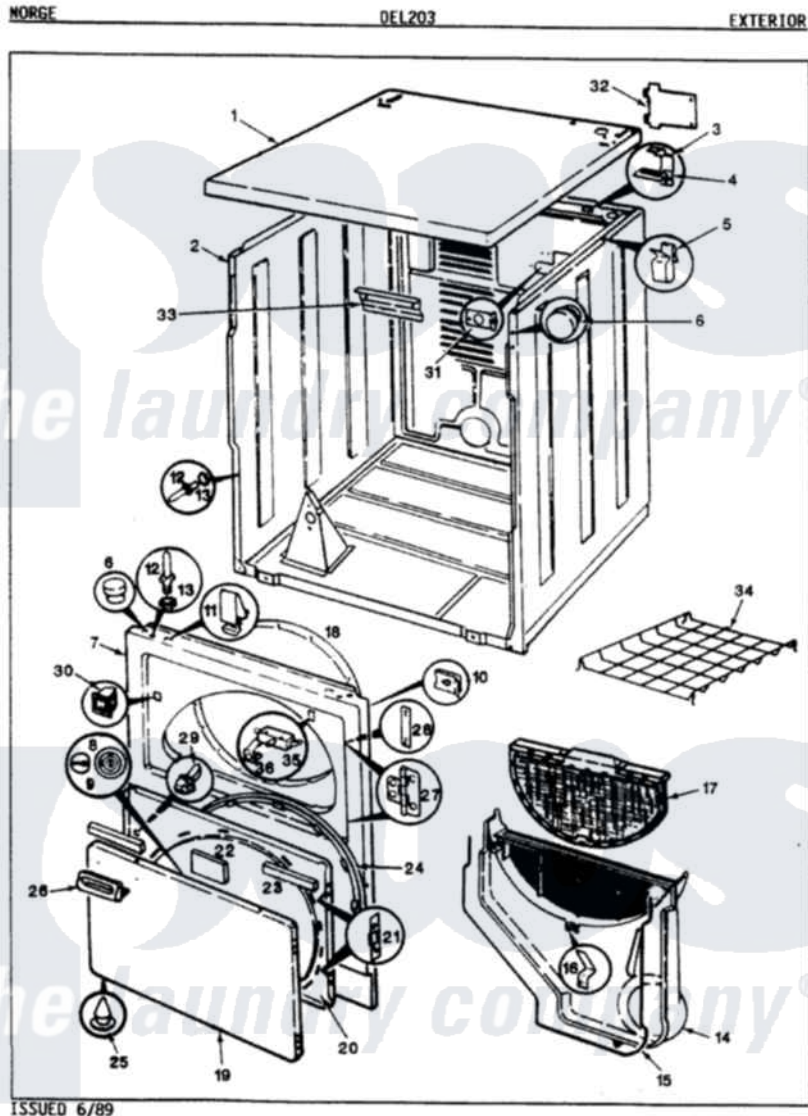

Norge DEL203W 06 - EXTERIOR (REV. E-G)

Norge Residential Norge DEL203W Dryer Parts Parts Diagram 06 - EXTERIOR (REV. E-G)
 Click on the part number to view part

Item	Original Part Number	Replaced By	Status	Part Description
1	53-1711		Not Available	CABINET TOP (DRYER)
2	53-0160	31001714		Cabinet And Base Assembly
3	63-5712			Hinge, Cabinet Top
4	33-0930			Pad, Top Hinge
"	25-3092	90767		Screw, 8A X 3/8 HeX Washer Head Tapping
5	25-3034			Clip, Wiring
6	33-2653			Bumper, Cabinet
7	53-0726	31001771		Panel, Front
8	53-0155		Not Available	PLUG, GAS ACCESS (WHT)
9	53-0156			Button, Gas Access
10	25-7817		Not Available	CLIP, U-TYPE
"	25-7820	489478		Screw, 8 X 1/2
11	25-7220			Clip, Cabinet Top
12	63-6148	53-0643		Pin, Locator
13	53-0200			Sleeve, Locator Pin
"	25-0224	3400029		Nut, Adapter Plate

14	25-7810	415013-35	Screw
"	53-1299	12001324	Duct Kit, Collector
15	53-0204		Seal
16	53-0123		Clip
17	53-0701		Lint Screen
18	53-0282	31001637	Seal Assembly, Cylinder Front
19	53-0154		Panel, Outer Door
20	53-0740	Not Available	INNER DOOR
21	53-0119		Clip, Hinge
22	53-0251	53-1490	Door Pad
23	53-0252	53-1491	Door Pad
24	53-0648	31001529	Seal, Door
"	25-7770	3196169	Screw, Element
25	25-3534	25-7889	Plug Button
26	25-7810	415013-35	Screw
"	53-0928	53-0927	Handle, Door
27	25-7809		Screw, No.6-20 1/2 Flthd Torx
"	53-0122	53-1492	Hinge, Dryer Door
28	LA-1003		Door Catch Kit
"	53-0121	Not Available	TWIN NUT
31	25-7828	489483	Screw 10-32 X 1/2
"	53-0135	Not Available	SUPPORT, POWER CORD
32	25-7857	90767	Screw, 8A X 3/8 HeX Washer Head Tapping
"	53-0284		Cover, Terminal
33	25-3457		Screw, Sems
"	53-0133		Shield, Heat
34	W10124350	Not Available	NOT REQUIRED PART OR SEE NOTE NOT REQUIRED
"	LA-1005		Switch Kit
35	53-0148		Switch, Door
36	63-5990	31001319	Clip, Switch