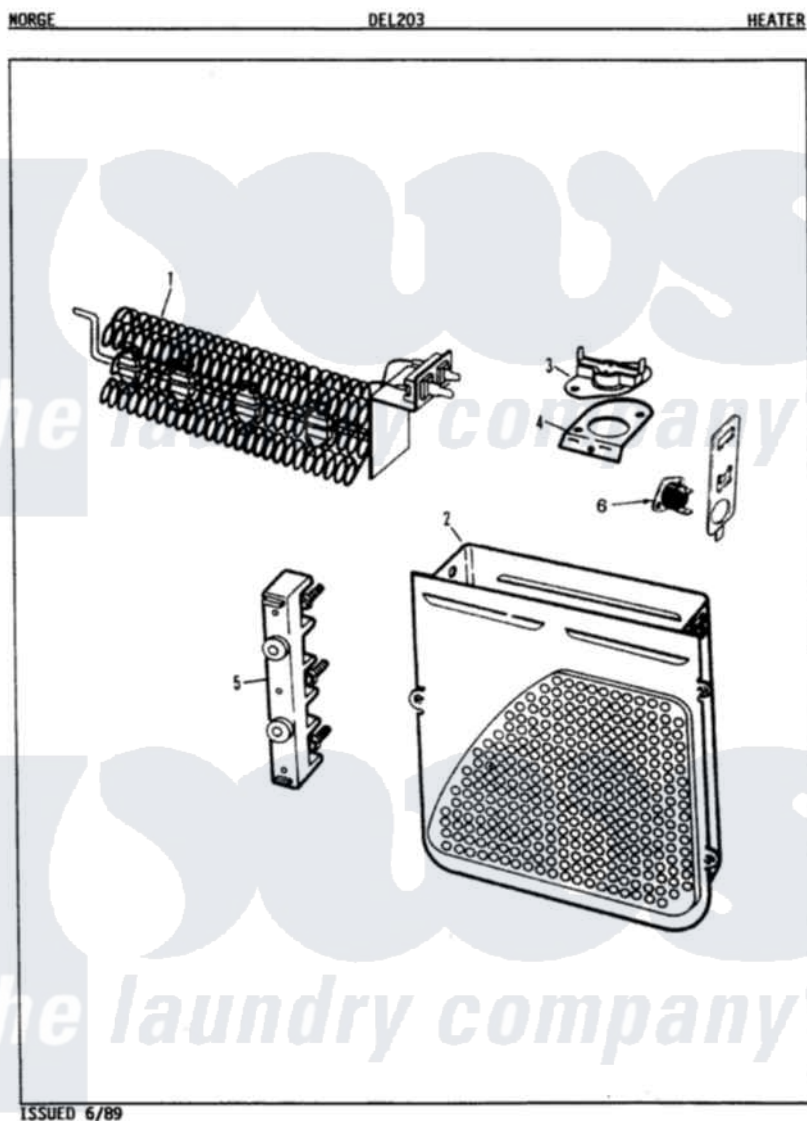

# Norge DEL203W 07 - HEATER (REV. A-D)

Norge Residential Norge DEL203W Dryer Parts Parts Diagram 07 - HEATER (REV. A-D)  
 Click on the part number to view part

Item	Original Part Number	Replaced By	Status	Part Description
1	<a href="#">25-7863</a>			Screw
"	53-0920	<a href="#">LA-1044</a>		Element
2	25-7819	<a href="#">M0217225</a>		Screw
"	<a href="#">53-1232</a>			Heater Housing Assembly
3	<a href="#">53-0771</a>			Thermostat, Hi-Limit
"	25-3083	<a href="#">212951</a>		Screw, No.6-32 X 1/4 Inch
4	<a href="#">53-1181</a>			Bracket, Thermal Fuse
"	<a href="#">53-0285</a>			Bracket, Thermostat
"	25-7741	<a href="#">W10116760</a>		Screw
5	25-0027	<a href="#">112432</a>		Nut
"	25-7803	<a href="#">3400074</a>		Screw
"	25-6124		Not Available	NUT
"	25-3123		Not Available	WASHER, CUP
"	<a href="#">25-3122</a>			Washer, Flat
"	53-0166	<a href="#">53-1518</a>		Block, Terminal
6	<a href="#">53-1182</a>			Fuse, Thermal