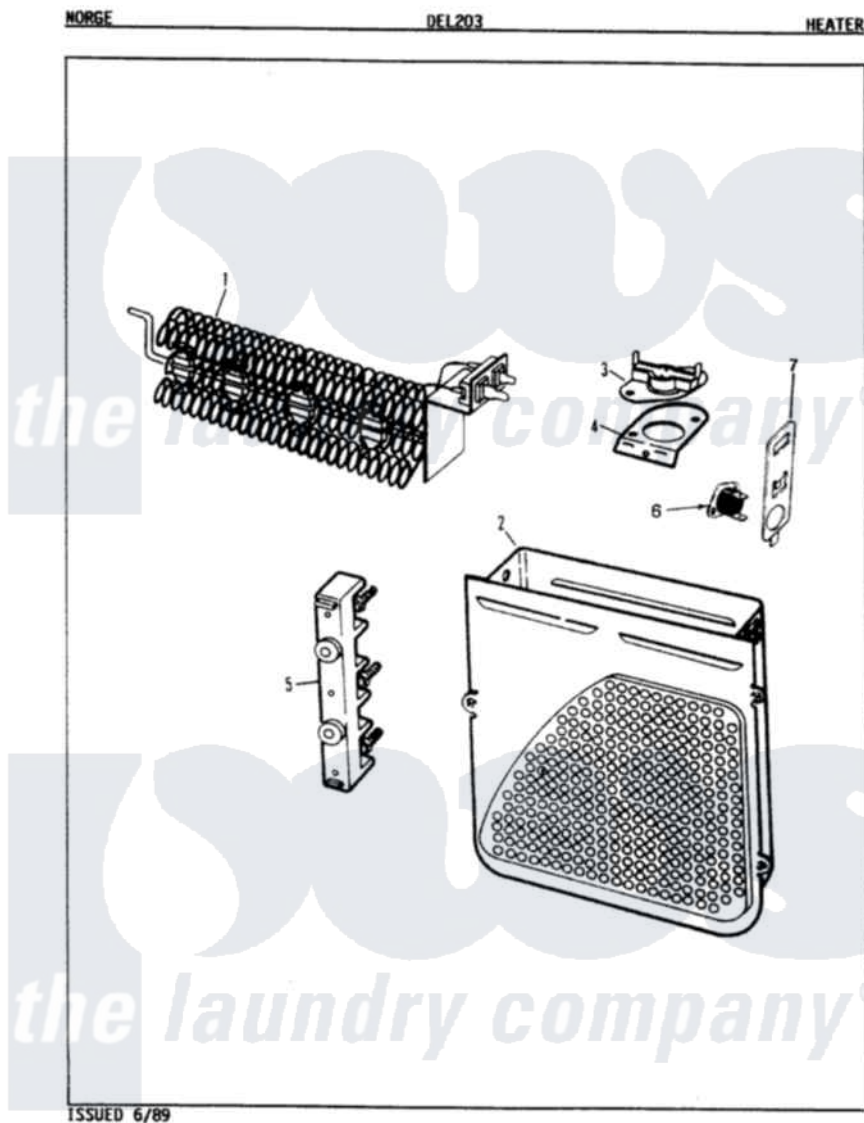

Norge DEL203W 08 - HEATER (REV. E-G)

Norge Residential Norge DEL203W Dryer Parts Parts Diagram 08 - HEATER (REV. E-G)
 Click on the part number to view part

Item	Original Part Number	Replaced By	Status	Part Description
1	25-7863			Screw
"	53-0919	LA-1044		Element
2	25-7819	M0217225		Screw
"	53-1232			Heater Housing Assembly
3	53-0771			Thermostat, Hi-Limit
"	25-3083	212951		Screw, No.6-32 X 1/4 Inch
4	53-0285			Bracket, Thermostat
"	25-7741	W10116760		Screw
5	53-0166	53-1518		Block, Terminal
"	25-0027	112432		Nut
"	25-6124		Not Available	NUT
"	25-3123		Not Available	WASHER, CUP
"	25-3122			Washer, Flat
"	25-7803	3400074		Screw
6	53-1182			Fuse, Thermal
7	53-1181			Bracket, Thermal Fuse