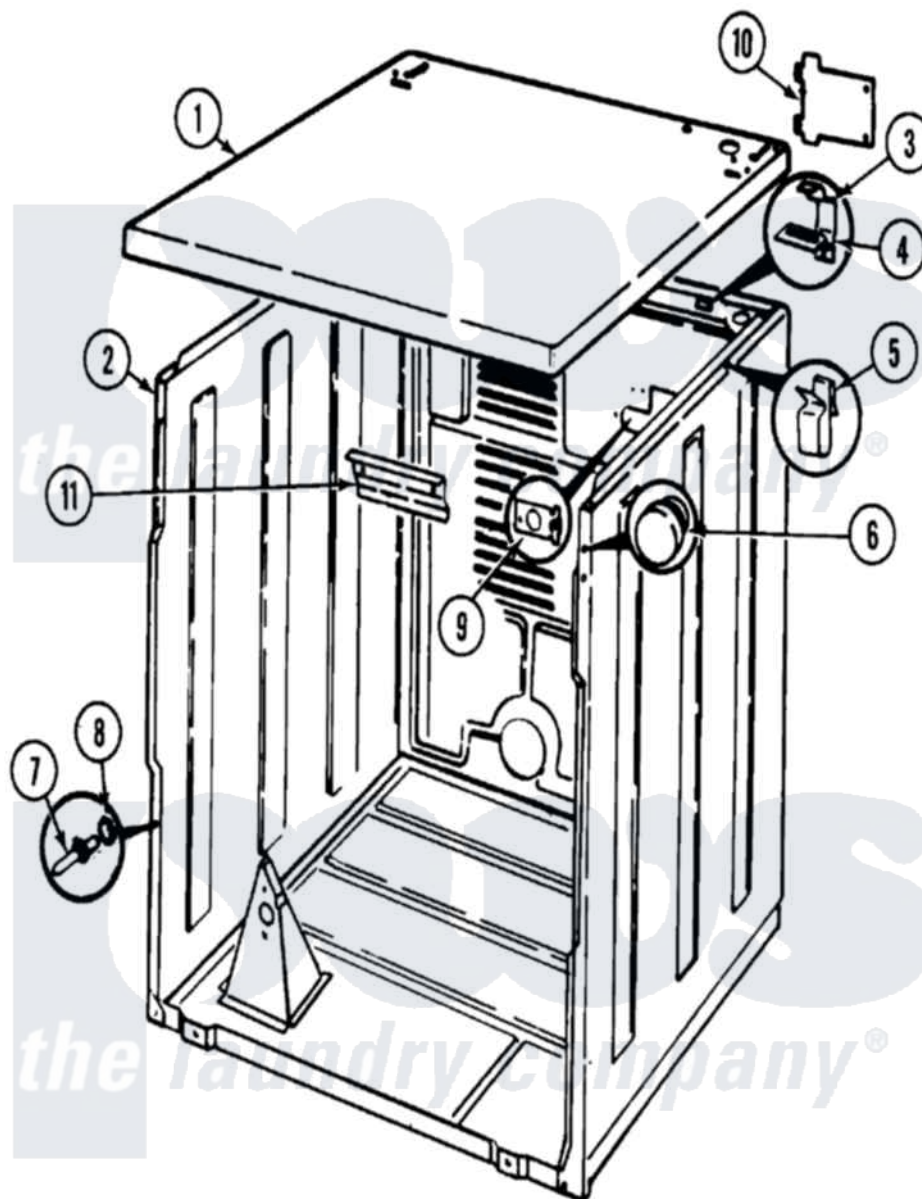

# Norge DEL203WC 01 - CABINET (REV. E)

Norge [Residential Norge DEL203WC Dryer Parts](#) Parts Diagram 01 - CABINET (REV. E)

[Click on the part number to view part](#)

Item	Original Part Number	Replaced By	Status	Part Description
1	53-1711		Not Available	CABINET TOP (DRYER)
2	53-1644	<a href="#">31001714</a>		Cabinet And Base Assembly
3	<a href="#">63-5712</a>			Hinge, Cabinet Top
4	<a href="#">33-0930</a>			Pad, Top Hinge
"	25-3092	<a href="#">90767</a>		Screw, 8A X 3/8 HeX Washer Head Tapping
5	<a href="#">25-3034</a>			Clip, Wiring
6	<a href="#">33-2653</a>			Bumper, Cabinet
7	63-6148	<a href="#">53-0643</a>		Pin, Locator
8	<a href="#">53-0200</a>			Sleeve, Locator Pin
"	25-0224	<a href="#">3400029</a>		Nut, Adapter Plate
9	53-0135		Not Available	SUPPORT, POWER CORD
10	<a href="#">53-0136</a>			Cover, Supply Cord
"	25-7857	<a href="#">90767</a>		Screw, 8A X 3/8 HeX Washer Head Tapping
11	<a href="#">53-0133</a>			Shield, Heat