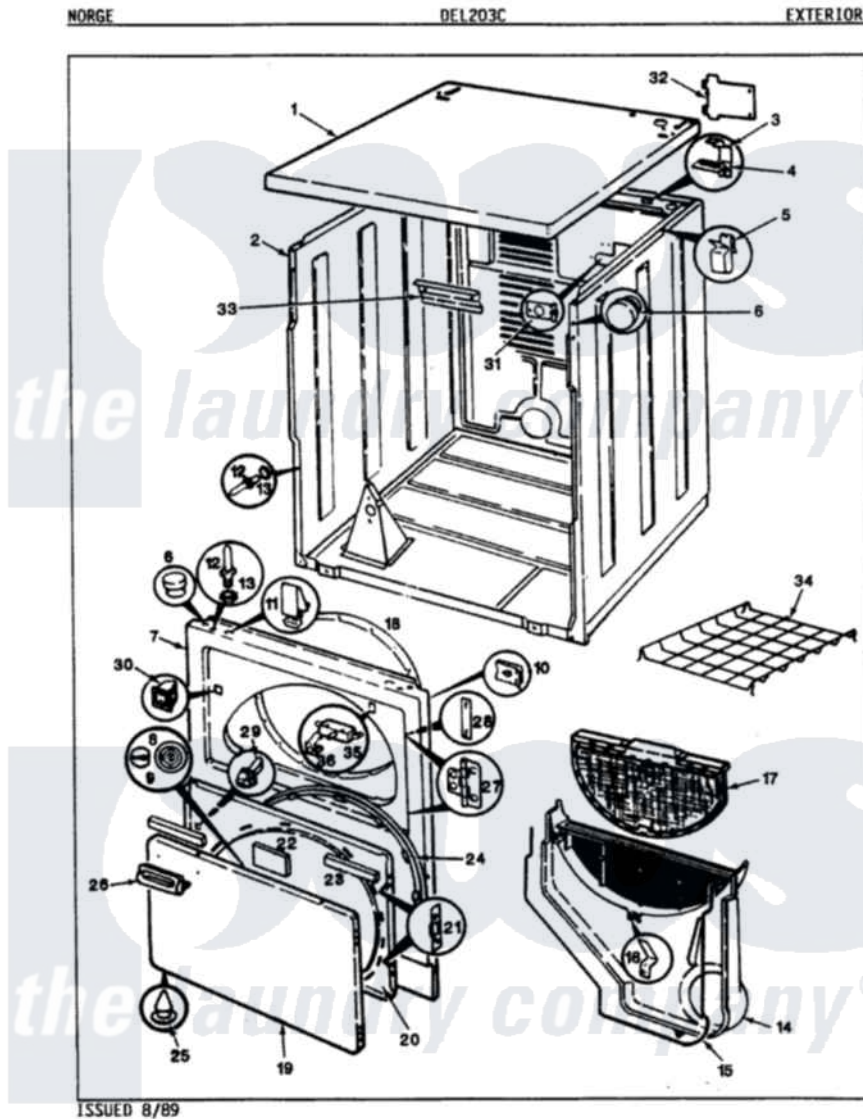

# Norge DEL203WC 06 - EXTERIOR (REV. A-D)

Norge Residential Norge DEL203WC Dryer Parts Parts Diagram 06 - EXTERIOR (REV. A-D)  
 Click on the part number to view part

Item	Original Part Number	Replaced By	Status	Part Description
1	53-1711		Not Available	CABINET TOP (DRYER)
"	53-0314		Not Available	CABINET TOP
2	53-1644	<a href="#">31001714</a>		Cabinet And Base Assembly
"	53-0160	<a href="#">31001714</a>		Cabinet And Base Assembly
3	<a href="#">63-5712</a>			Hinge, Cabinet Top
4	25-3092	<a href="#">90767</a>		Screw, 8A X 3/8 HeX Washer Head Tapping
"	<a href="#">33-0930</a>			Pad, Top Hinge
5	<a href="#">25-3034</a>			Clip, Wiring
6	<a href="#">33-2653</a>			Bumper, Cabinet
7	53-0726	<a href="#">31001771</a>		Panel, Front
8	W10124350		Not Available	NOT REQUIRED PART OR SEE NOTE
9	W10124350		Not Available	NOT REQUIRED PART OR SEE NOTE
10	25-7820	<a href="#">489478</a>		Screw, 8 X 1/2
"	25-7817		Not Available	CLIP, U-TYPE