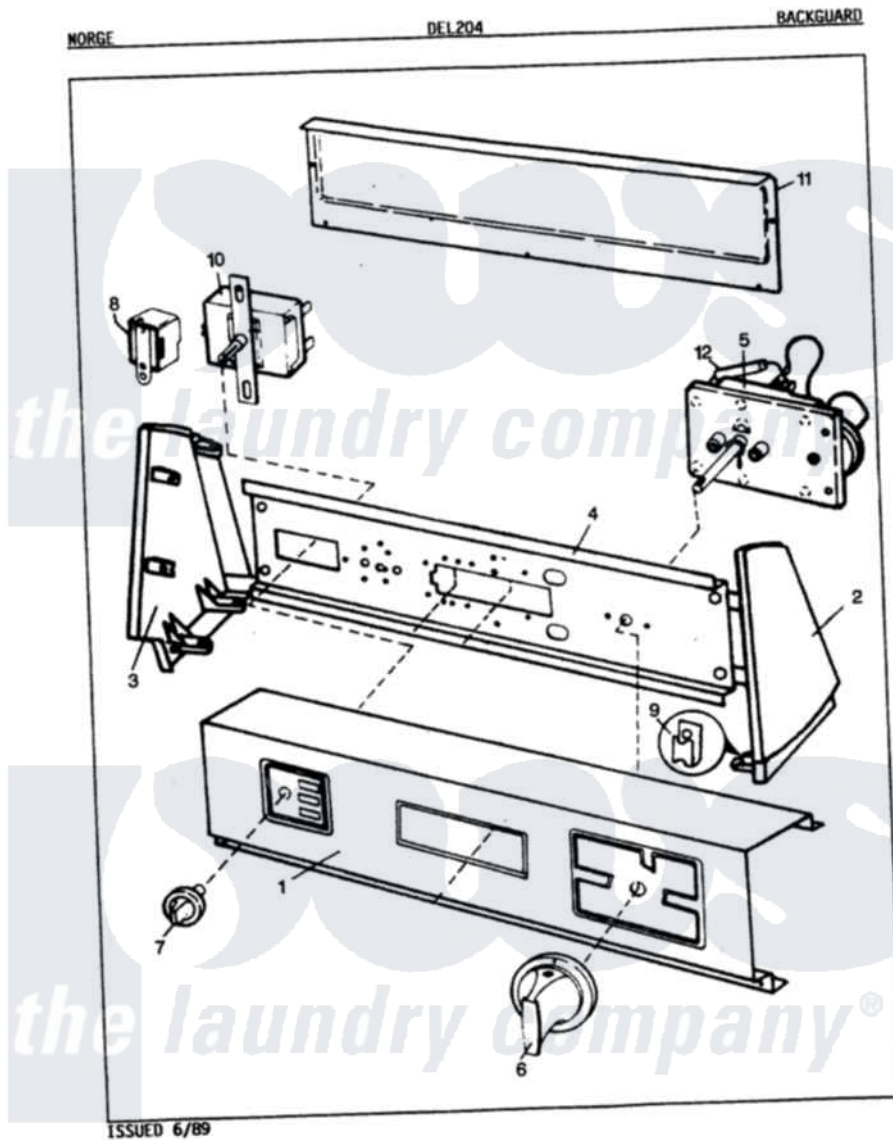

Norge DEL204W 01 - CONTROL PANEL (ORIG. REV. A-B)

Norge Residential Norge DEL204W Dryer Parts Parts Diagram 01 - CONTROL PANEL (ORIG. REV. A-B)
 Click on the part number to view part

| Item | Original Part Number | Replaced By | Status | Part Description |
|------|-------------------------|-------------------------|---------------|---|
| 1 | 25-7702 | | | Speedclip, End Cap To Control Panel |
| " | 25-7649 | 910187 | | Screw |
| " | 53-1283 | | Not Available | CONTROL PANEL |
| 2 | 53-0265 | | | LH Endcap |
| 3 | 25-7760 | | | Screw |
| " | 53-0277 | | Not Available | TRIM, END CAP (RT) |
| " | 53-0278 | | Not Available | TRIM, END CAP (LT) |
| " | 53-0264 | | | RH Endcap |
| 4 | 25-3092 | 90767 | | Screw, 8A X 3/8 HeX Washer Head Tapping |
| " | 25-7702 | | | Speedclip, End Cap To Control Panel |
| " | 53-0323 | | Not Available | CONTROL SHIELD |
| 5 | 25-0088 | 489483 | | Screw 10-32 X 1/2 |
| " | 53-1300 | | Not Available | TIMER |
| " | 63-5685 | 63-5613 | | Timer |