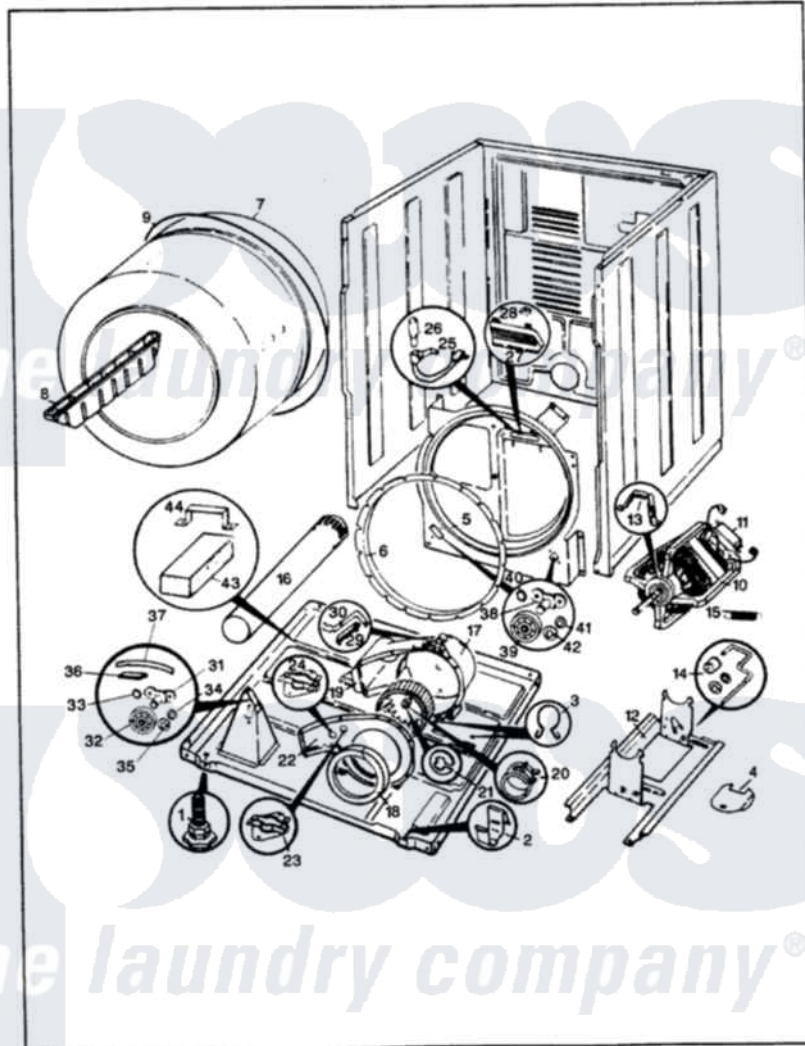

Norge DEL204W 02 - CYLINDER & DRIVE (ORIG.-REV. A-B)

NORGE DEL204 CYLINDER & DRIVE

ISSUED 6/09

Norge Residential Norge DEL204W Dryer Parts Parts Diagram 02 - CYLINDER & DRIVE (ORIG.-REV. A-B)
 Click on the part number to view part

Item	Original Part Number	Replaced By	Status	Part Description
1	63-5519		Not Available	LEG, LEVELING
2	53-0120			Clip, Front Panel
3	25-7027	16515		Clip
4	25-7741	W10116760		Screw
"	53-0153		Not Available	SHIELD, WIRING
5	53-0175	LA-1054		Dryer Bulkhead Kit
"	25-7733	681414		Screw, 10AB X 1/2
6	53-0282	31001637		Seal Assembly, Cylinder Front
7	53-0178	53-1250		Cylinder
8	25-7759	3196164		Screw
"	53-0117		Not Available	BAFFLE, GRAY
9	LA-1004			Motor Mtg. Kit
"	53-1080	341241		Belt
10	53-0189	LA-1004		Motor Mtg. Kit
11	53-0936	LA-1004		Motor Mtg. Kit
12	53-0105		Not Available	BRACKET