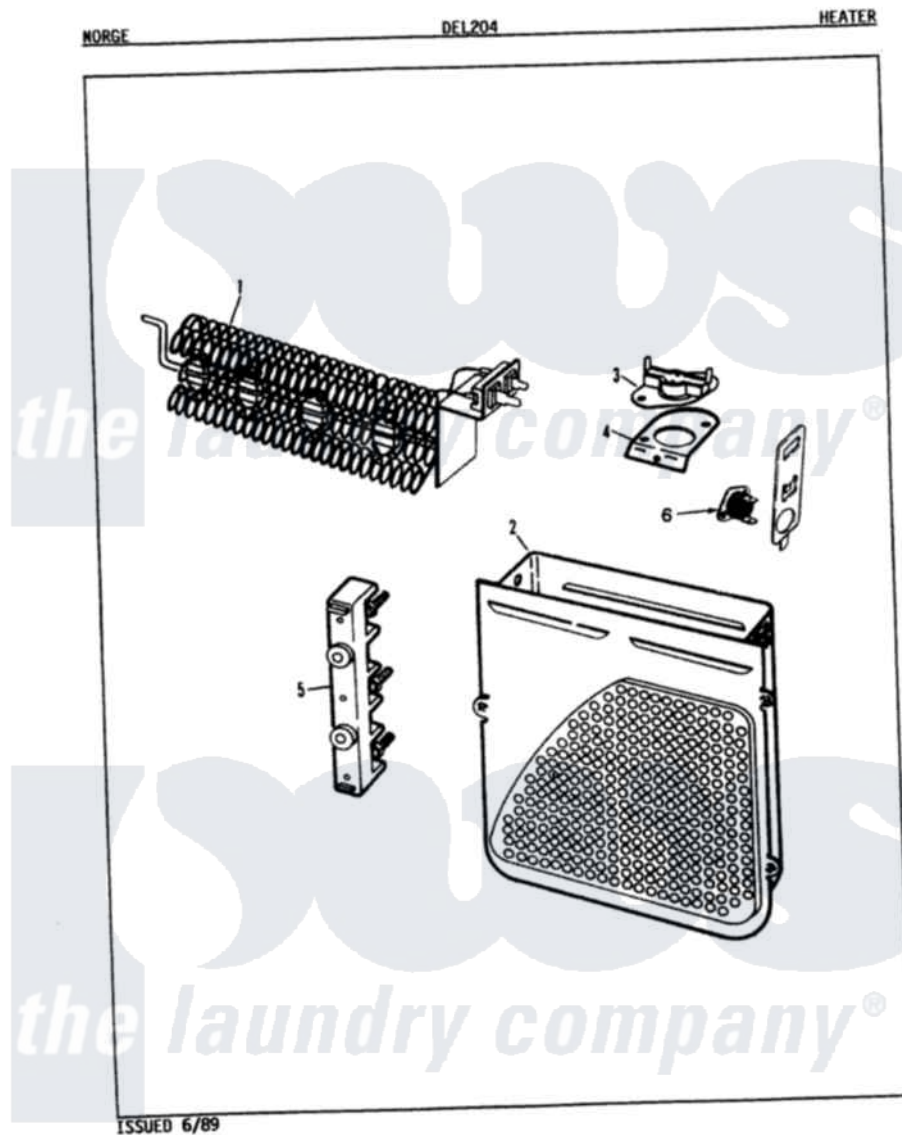

Norge DEL204W 04 - HEATER (ORIG. REV. A-B)

Norge Residential Norge DEL204W Dryer Parts Parts Diagram 04 - HEATER (ORIG. REV. A-B)
 Click on the part number to view part

Item	Original Part Number	Replaced By	Status	Part Description
1	53-0920	LA-1044		Element
"	25-7863			Screw
2	53-1232			Heater Housing Assembly
"	25-7819	M0217225		Screw
3	53-0771			Thermostat, Hi-Limit
"	W10124350		Not Available	NOT REQUIRED PART OR SEE NOTE SCREW-PURCHASED LOCALLY
4	53-1181			Bracket, Thermal Fuse
"	25-7741	W10116760		Screw
5	53-0166	53-1518		Block, Terminal
"	25-7803	3400074		Screw
"	25-6124		Not Available	NUT
"	25-3123		Not Available	WASHER, CUP
"	25-3122			Washer, Flat
"	25-0027	112432		Nut
6	53-1182			Fuse, Thermal