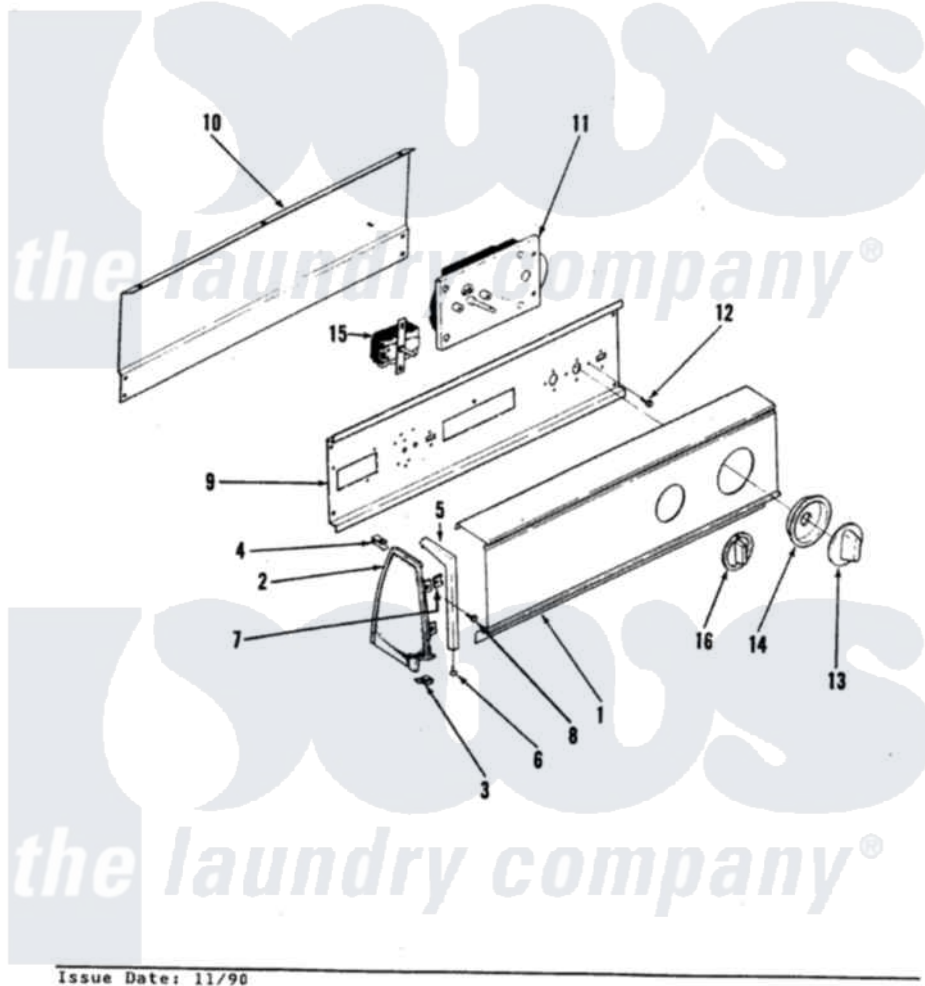

Norge DEL253W 01 - CONTROL PANEL (REV. A-D)

SECTION: BACKGUARD
 MODEL: DEL253

Issue Date: 11/90

Norge [Residential Norge DEL253W Dryer Parts](#) Parts Diagram 01 - CONTROL PANEL (REV. A-D)
 Click on the part number to view part

Item	Original Part Number	Replaced By	Status	Part Description
1	53-1284			Control Panel
2	35-2488	21001452		Cap- End
"	25-7649	910187		Screw
"	25-7702			Speedclip, End Cap To Control Panel
"	35-2487	21001451		Cap- End
"	53-0264			RH Endcap
"	53-0265			LH Endcap
3	25-7851			Speedclip, End Cap To Top
"	25-7697	25-2219		Screw
4	25-7435	33002917		Screw, No.10-16
"	25-7852			Speedclip, Rr Shld To End Cap
5	53-0277		Not Available	TRIM, END CAP (RT)
"	53-0278		Not Available	TRIM, END CAP (LT)
6	25-7760			Screw
7	25-7702			Speedclip, End Cap To Control

7	25-1102		Panel
8	25-3092	90767	Screw, 8A X 3/8 HeX Washer Head Tapping
9	53-1676		Shield, Control
"	53-0365	53-1676	Shield, Control
10	53-0268	21001460	Shield, Rear
"	35-2688	21001460	Shield, Rear
"	25-3457		Screw, Sems
11	53-1369		Timer
"	53-1812		Timer
"	53-0635	Not Available	TIMER MOTOR
12	25-0205	216412	Screw, Bracket To Timer
"	25-7435	33002917	Screw, No.10-16
13	53-1530	31001219	Knob Ski
14	53-1289	Not Available	KNOB TIMER
15	53-1265	Not Available	ROTARY SWITCH
"	25-3092	90767	Screw, 8A X 3/8 HeX Washer Head Tapping
16	63-6731	53-1639	Buzzer Assembly
"	35-2186	Not Available	KNOB, SELECTOR