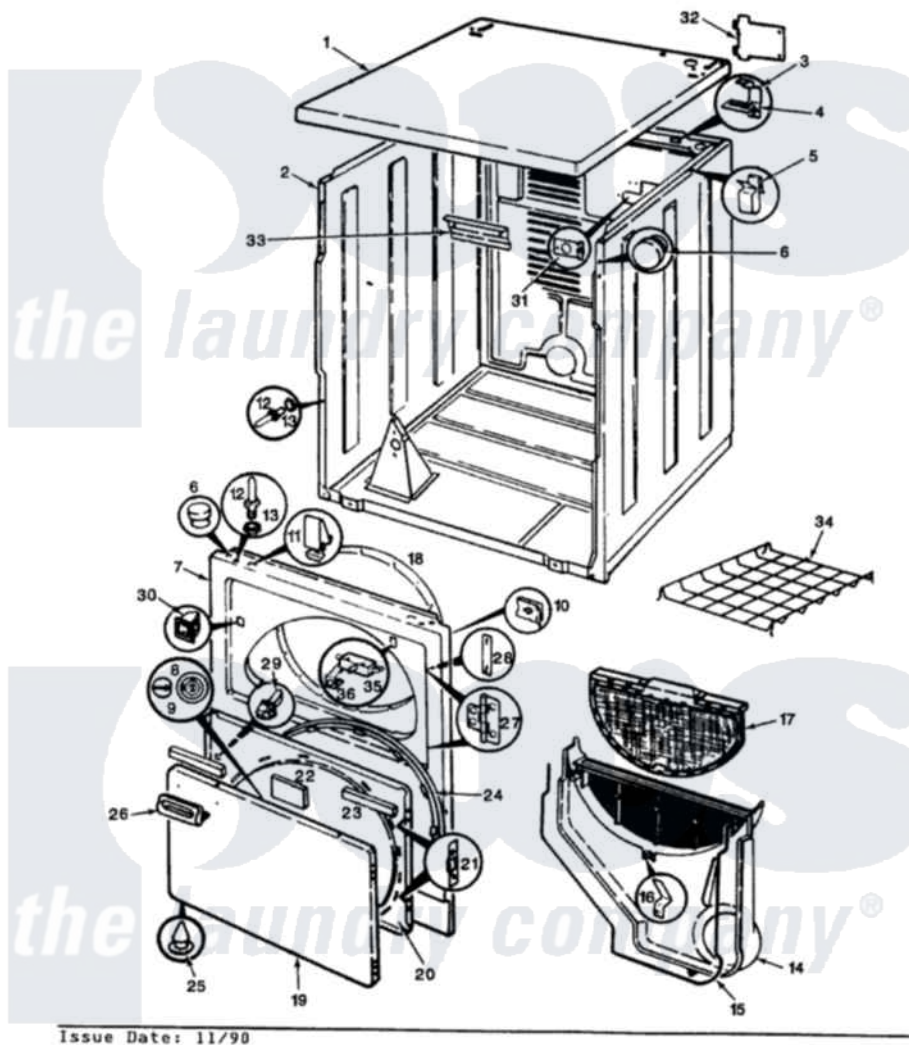

# Norge DEL253W 03 - EXTERIOR (REV. A-D)

SECTION: EXTERIOR  
MODEL: DEL253

Issue Date: 11/90

Norge [Residential Norge DEL253W Dryer Parts](#) Parts Diagram 03 - EXTERIOR (REV. A-D)  
Click on the part number to view part

Item	Original Part Number	Replaced By	Status	Part Description
1	53-1711		Not Available	CABINET TOP (DRYER)
"	53-0314		Not Available	CABINET TOP
2	53-0160	<a href="#">31001714</a>		Cabinet And Base Assembly
"	53-1644	<a href="#">31001714</a>		Cabinet And Base Assembly
3	<a href="#">63-5712</a>			Hinge, Cabinet Top
4	<a href="#">33-0930</a>			Pad, Top Hinge
"	25-3092	<a href="#">90767</a>		Screw, 8A X 3/8 HeX Washer Head Tapping
5	<a href="#">25-3034</a>			Clip, Wiring
6	<a href="#">33-2653</a>			Bumper, Cabinet
7	53-0726-25		Not Available	PANEL, FRONT (H WHT)ELECTRIC
"	53-0726-24		Not Available	PANEL, FRONT (ALM)-ELECTRIC
"	53-0726	<a href="#">31001771</a>		Panel, Front
8	W10124350		Not Available	NOT REQUIRED PART OR SEE NOTE NOT REQUIRED
9	W10124350		Not Available	NOT REQUIRED PART OR