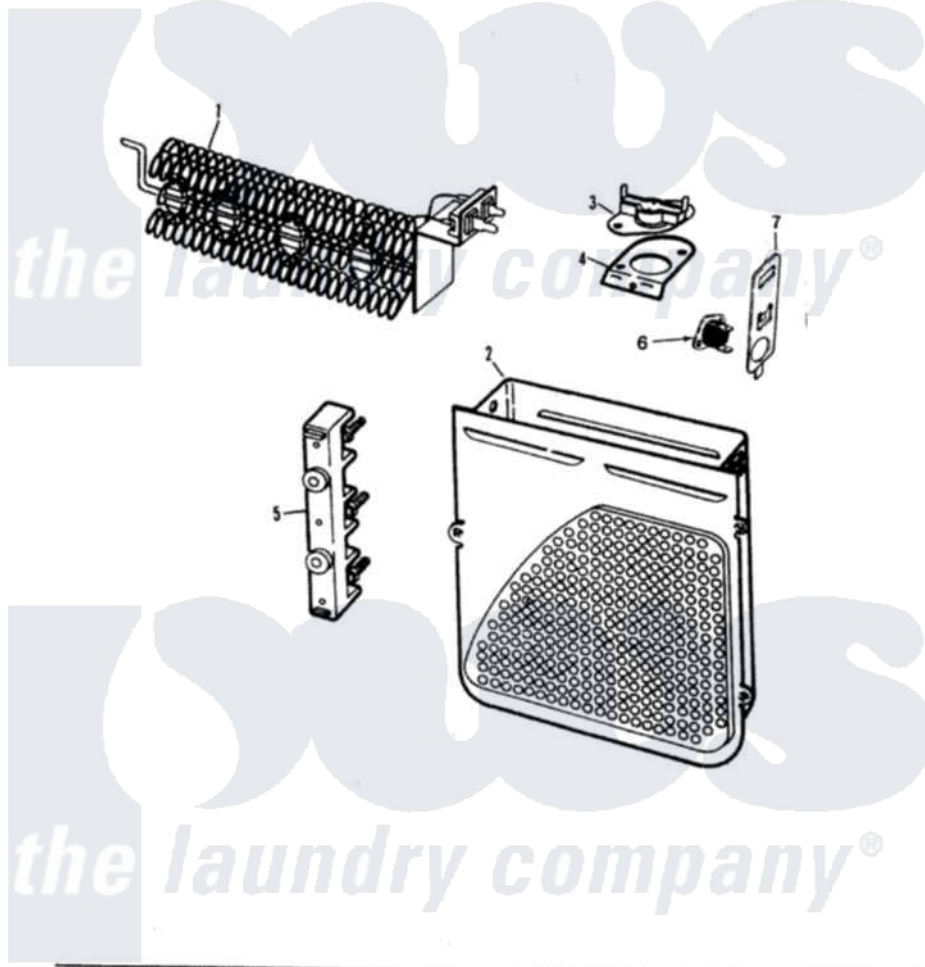

Norge DEL253W 04 - HEATER (REV. A-D)

SECTION: HEATER
MODEL: DEL253

Issue Date: 11/90

Norge Residential Norge DEL253W Dryer Parts Parts Diagram 04 - HEATER (REV. A-D)

[Click on the part number to view part](#)

| Item | Original Part Number | Replaced By | Status | Part Description |
|------|-------------------------|---------------------------|---------------|---------------------------|
| 1 | 25-7863 | | | Screw |
| " | 53-0864 | 31001500 | | Element, Heating |
| 2 | 25-7819 | M0217225 | | Screw |
| " | 53-1232 | | | Heater Housing Assembly |
| 3 | 53-0771 | | | Thermostat, Hi-Limit |
| " | 25-3083 | 212951 | | Screw, No.6-32 X 1/4 Inch |
| 4 | 53-0285 | | | Bracket, Thermostat |
| " | 25-7741 | W10116760 | | Screw |
| 5 | 53-0166 | 53-1518 | | Block, Terminal |
| " | 25-0027 | 112432 | | Nut |
| " | 25-6124 | | Not Available | NUT |
| " | 25-3123 | | Not Available | WASHER, CUP |
| " | 25-3122 | | | Washer, Flat |
| " | 25-7803 | 3400074 | | Screw |
| 6 | 53-1182 | | | Fuse, Thermal |
| 7 | 53-1181 | | | Bracket, Thermal Fuse |