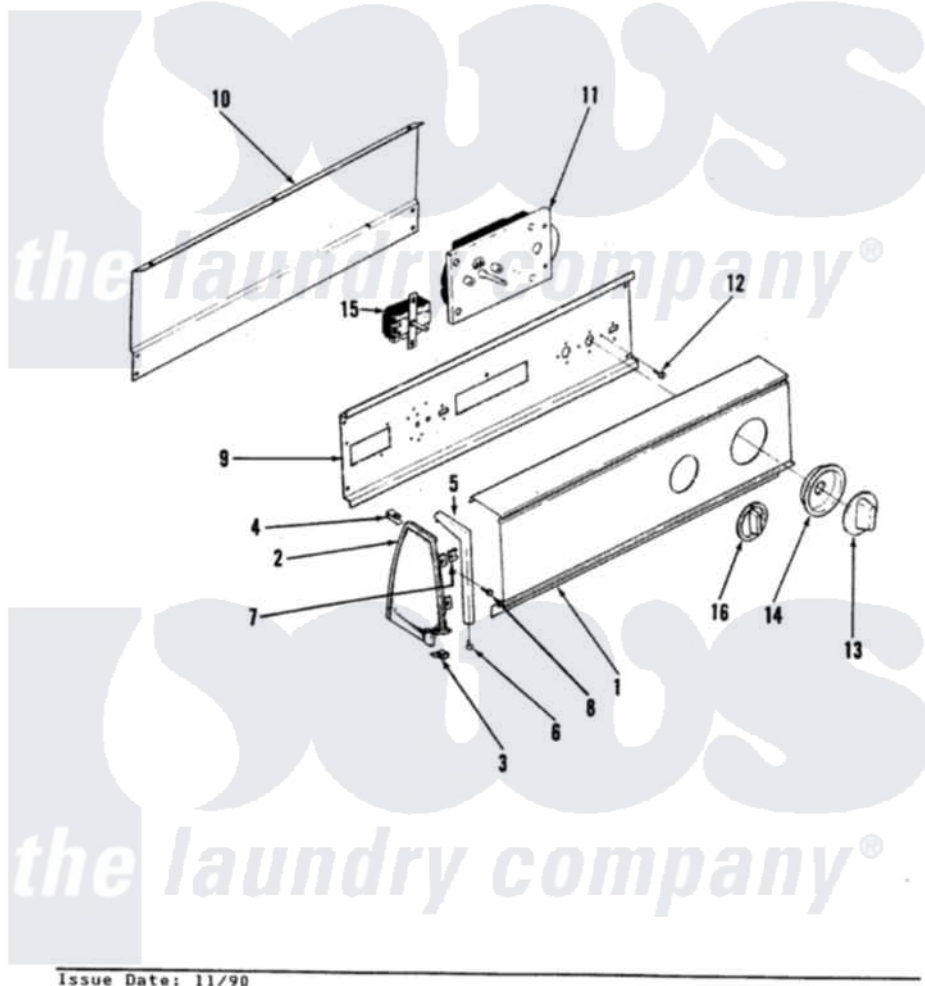

# Norge DEL263A 01 - CONTROL PANEL (REV. A-D)

SECTION: BACKGUARD  
 MODEL: DEL263

Issue Date: 11/90

Norge Residential Norge DEL263A Dryer Parts Parts Diagram 01 - CONTROL PANEL (REV. A-D)  
 Click on the part number to view part

Item	Original Part Number	Replaced By	Status	Part Description
1	<a href="#">53-1284</a>			Control Panel
2	35-2488	<a href="#">21001452</a>		Cap- End
"	25-7649	<a href="#">910187</a>		Screw
"	<a href="#">25-7702</a>			Speedclip, End Cap To Control Panel
"	35-2487	<a href="#">21001451</a>		Cap- End
"	<a href="#">53-0264</a>			RH Endcap
"	<a href="#">53-0265</a>			LH Endcap
3	<a href="#">25-7851</a>			Speedclip, End Cap To Top
"	25-7697	<a href="#">25-2219</a>		Screw
4	25-7435	<a href="#">33002917</a>		Screw, No.10-16
"	<a href="#">25-7852</a>			Speedclip, Rr Shld To End Cap
5	53-0277		Not Available	TRIM, END CAP (RT)
"	53-0278		Not Available	TRIM, END CAP (LT)
6	<a href="#">25-7760</a>			Screw
7	<a href="#">25-7702</a>			Speedclip, End Cap To Control

7	<a href="#">25-1192</a>			Panel
8	25-3092	<a href="#">90767</a>		Screw, 8A X 3/8 HeX Washer Head Tapping
9	<a href="#">53-1676</a>			Shield, Control
"	53-0365	<a href="#">53-1676</a>		Shield, Control
10	25-3092	<a href="#">90767</a>		Screw, 8A X 3/8 HeX Washer Head Tapping
"	<a href="#">25-3457</a>			Screw, Sems
"	35-2688	<a href="#">21001460</a>		Shield, Rear
"	53-0268	<a href="#">21001460</a>		Shield, Rear
11	<a href="#">53-1811</a>			Timer
"	53-0635		Not Available	TIMER MOTOR
"	<a href="#">53-1368</a>			Timer
12	53-1357	<a href="#">31001219</a>		Knob Ski
"	25-7435	<a href="#">33002917</a>		Screw, No.10-16
"	25-0205	<a href="#">216412</a>		Screw, Bracket To Timer
13	53-1290		Not Available	SKIRT, TIMER
14	53-1289		Not Available	KNOB TIMER
15	53-1265		Not Available	ROTARY SWITCH
"	25-3092	<a href="#">90767</a>		Screw, 8A X 3/8 HeX Washer Head Tapping
16	63-6731	<a href="#">53-1639</a>		Buzzer Assembly
"	35-2186		Not Available	KNOB, SELECTOR