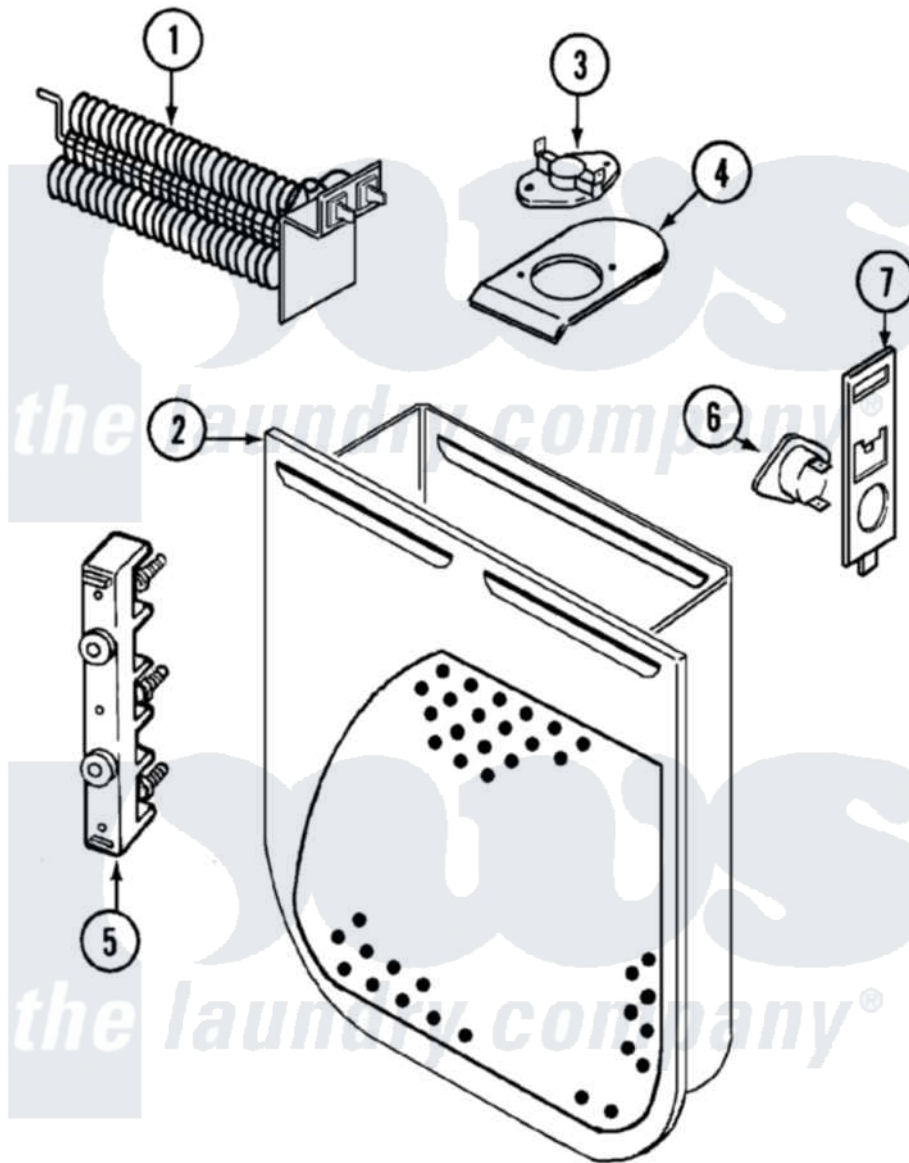

Norge DEL263A 05 - HEATER (REV. E)

Norge Residential Norge DEL263A Dryer Parts Parts Diagram 05 - HEATER (REV. E)
 Click on the part number to view part

Item	Original Part Number	Replaced By	Status	Part Description
1	25-7863			Screw
"	53-0920	LA-1044		Element
2	25-7819	M0217225		Screw
"	53-1232			Heater Housing Assembly
3	53-0771			Thermostat, Hi-Limit
"	25-3083	212951		Screw, No.6-32 X 1/4 Inch
4	53-0285			Bracket, Thermostat
"	25-7741	W10116760		Screw
5	53-0166	53-1518		Block, Terminal
"	25-0027	112432		Nut
"	25-6124		Not Available	NUT
"	25-3123		Not Available	WASHER, CUP
"	25-3122			Washer, Flat
"	25-7803	3400074		Screw
6	53-1182			Fuse, Thermal
7	53-1181			Bracket, Thermal Fuse