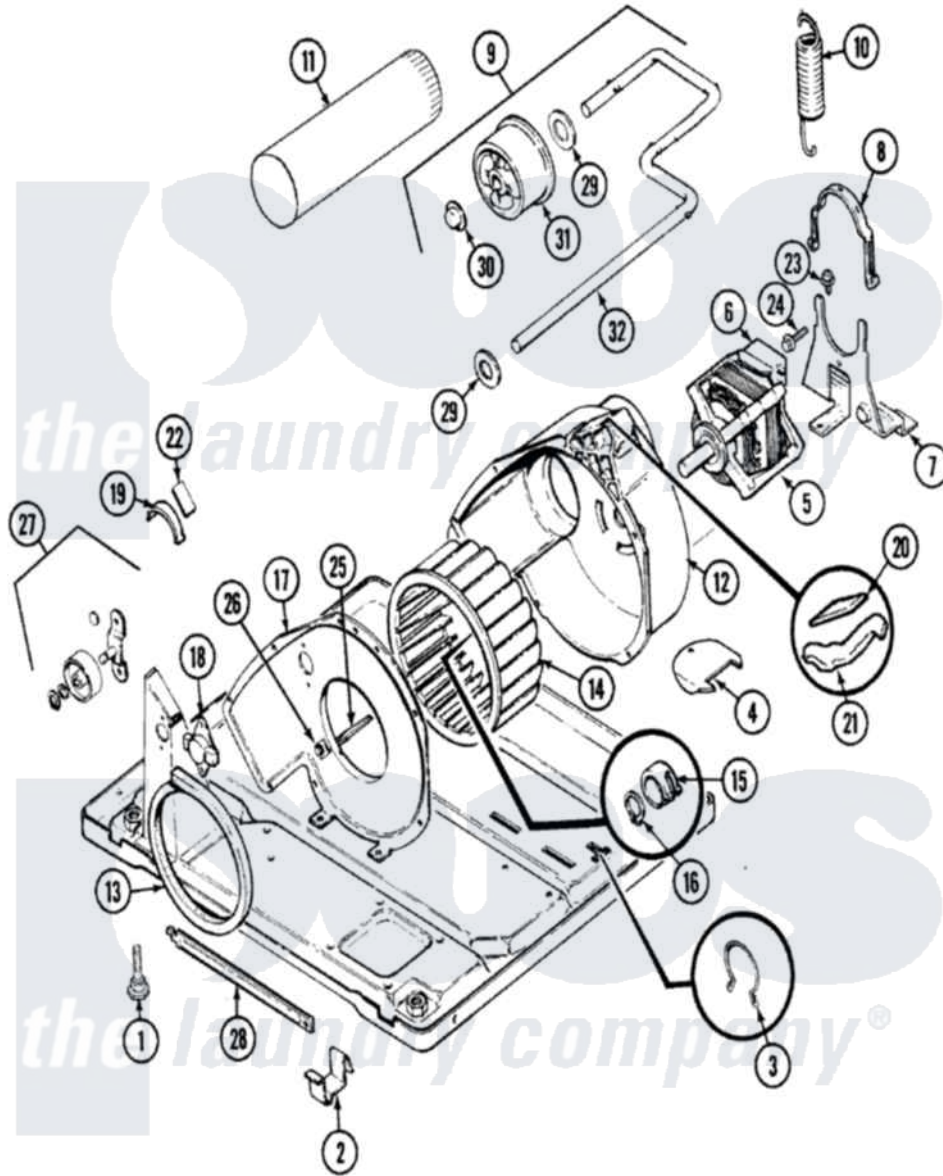

Norge DEL263A 06 - MOTOR & DRIVE (REV. E)

Norge Residential Norge DEL263A Dryer Parts Parts Diagram 06 - MOTOR & DRIVE (REV. E)
 Click on the part number to view part

Item	Original Part Number	Replaced By	Status	Part Description
1	63-5519		Not Available	LEG, LEVELING
2	53-0120			Clip, Front Panel
3	25-7027	16515		Clip
4	25-7741	W10116760		Screw
"	53-0153		Not Available	SHIELD, WIRING
5	53-2276		Not Available	MOTOR & PULLEY ASSY (230V,60HZ)
"	53-1080	341241		Belt
6	53-0693	53-0332		Motor Switch
7	25-7811		Not Available	SCREW
"	53-1932	31001570		Bracket, Motor
8	53-0214	660658		Clamp, Motor Mounting 343481 685441
9	53-2287			Idler Assembly
10	53-2209	31001465		Spring, Idler
11	25-2134	W10116760		Screw
"	53-0134			Duct, Exhaust

12	53-1801		Housing, Blower
13	53-0203	12001324	Duct Kit, Collector
14	53-0106		Blower Wheel
15	25-7823	312967	Clamp, Blower Housing
16	25-7855		Ring, Retaining
17	53-1933	Not Available	COVER, BLOWER HOUSING
"	25-7807	33002917	Screw, No.10-16
18	53-1107		Thermostat, Control
"	25-2134	W10116760	Screw
"	53-0170	Not Available	THERMOSTAT, LO-LIMIT (120/110)
19	LA-1006		Glide Kit, Tumbler
"	53-0185	31001470	Glide, Tumbler
20	53-0724	31001356	Pad, Glide
21	53-0183	31001469	Glide, Tumbler
22	LA-1008		Rr Roller Kit
"	53-1684	31001356	Pad, Glide
23	25-7699	Not Available	STRAIN RELIEF
24	25-7732	681414	Screw, 10AB X 1/2
"	25-7674		Screw
25	53-1026		Guide, Vane Inlet
26	25-3457		Screw, Sems
27	LA-1007	12002126	Reinforcement Brace/Glide Kit
28	LA-2010	53-1625	Brace, Tumbler Support
29	25-7815		Washer
30	25-7957		Pushnut
31	53-1628	31001344	Pulley, Idler
32	53-2250	53-2287	Idler Assembly