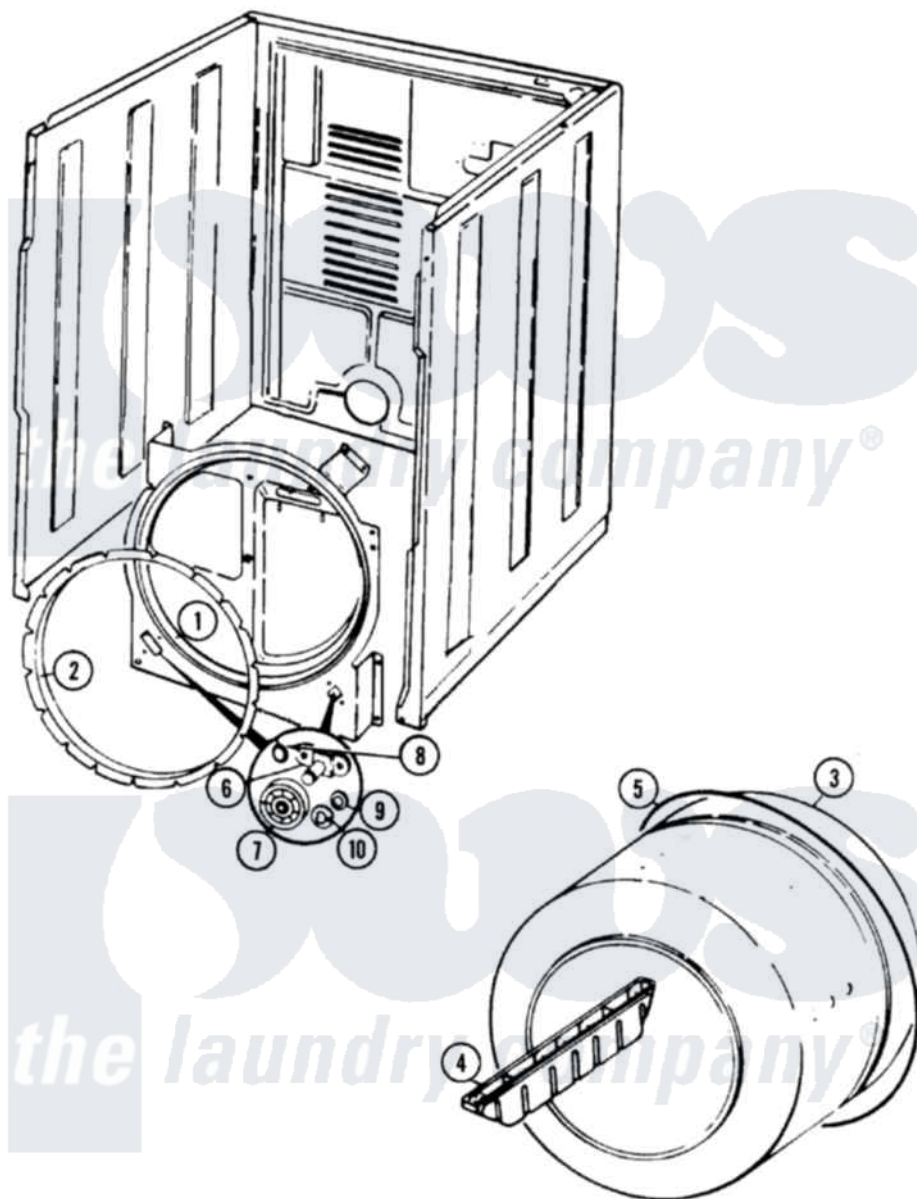

Norge DEL263A 07 - TUMBLER (REV. E)

Norge Residential Norge DEL263A Dryer Parts Parts Diagram 07 - TUMBLER (REV. E)
 Click on the part number to view part

| Item | Original Part Number | Replaced By | Status | Part Description |
|------|-------------------------|--------------------------|---------------|--------------------------------|
| 1 | 53-0131 | LA-1054 | | Dryer Bulkhead Kit |
| " | 25-7733 | 681414 | | Screw, 10AB X 1/2 |
| 2 | 53-0282 | 31001637 | | Seal Assembly, Cylinder Front |
| 3 | 53-0178 | 53-1250 | | Cylinder |
| 4 | 53-0117 | | Not Available | BAFFLE, GRAY |
| " | 25-7759 | 3196164 | | Screw |
| 5 | 53-1080 | 341241 | | Belt |
| 6 | 53-0197 | | | Support Assembly-Cylinder Rear |
| " | 25-7101 | 3351614 | | Screw, Gearcase Cover Mounting |
| 7 | 53-0642 | 31001096 | | Roller |
| 8 | 25-7813 | | | Spacer |
| 9 | 25-7814 | | | Washer |
| 10 | LA-1008 | | | Rr Roller Kit |
| " | 25-7854 | | | Ring, Retaining |