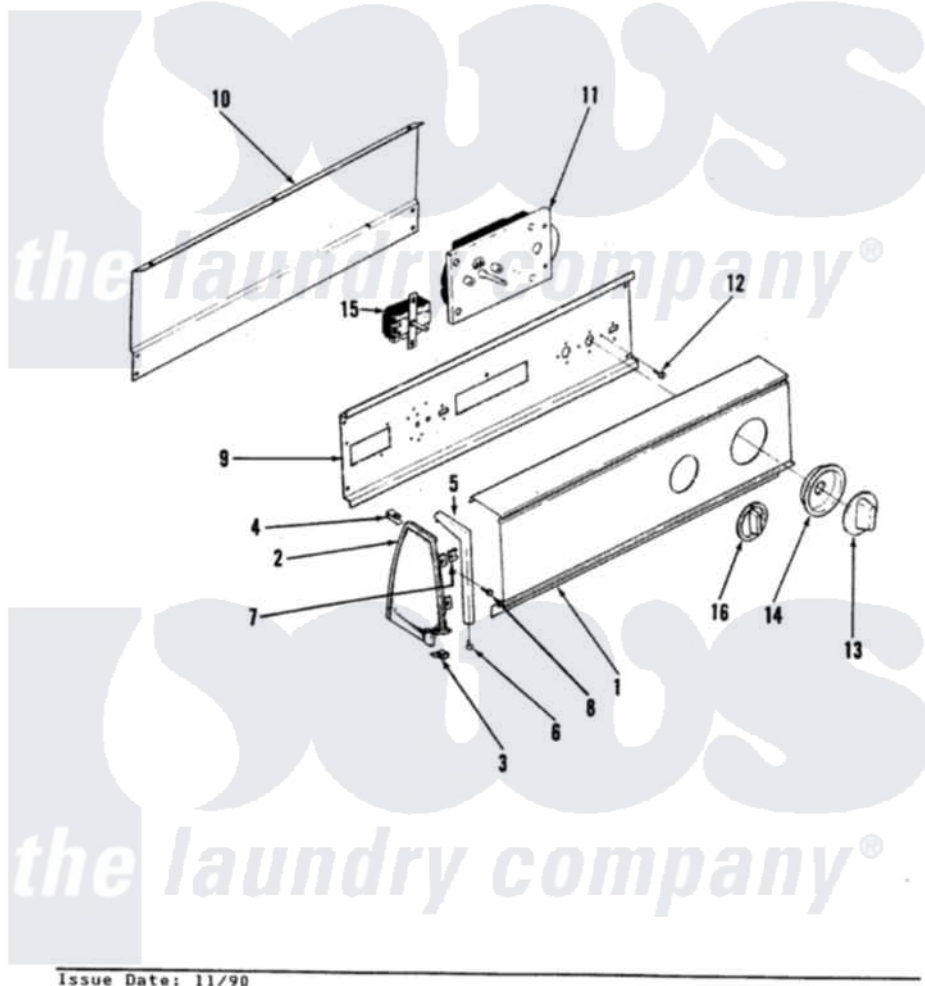

Norge DEL263H 01 - CONTROL PANEL (REV. A-D)

SECTION: BACKGUARD
 MODEL: DEL263

Issue Date: 11/90

Norge Residential Norge DEL263H Dryer Parts Parts Diagram 01 - CONTROL PANEL (REV. A-D)
 Click on the part number to view part

Item	Original Part Number	Replaced By	Status	Part Description
1	53-1284			Control Panel
2	35-2488	21001452		Cap- End
"	25-7649	910187		Screw
"	25-7702			Speedclip, End Cap To Control Panel
"	35-2487	21001451		Cap- End
"	53-0264			RH Endcap
"	53-0265			LH Endcap
3	25-7851			Speedclip, End Cap To Top
"	25-7697	25-2219		Screw
4	25-7435	33002917		Screw, No.10-16
"	25-7852			Speedclip, Rr Shld To End Cap
5	53-0277		Not Available	TRIM, END CAP (RT)
"	53-0278		Not Available	TRIM, END CAP (LT)
6	25-7760			Screw
7	25-7702			Speedclip, End Cap To Control

7	25-1192			Panel
8	25-3092	90767		Screw, 8A X 3/8 HeX Washer Head Tapping
9	53-1676			Shield, Control
"	53-0365	53-1676		Shield, Control
10	25-3092	90767		Screw, 8A X 3/8 HeX Washer Head Tapping
"	25-3457			Screw, Sems
"	35-2688	21001460		Shield, Rear
"	53-0268	21001460		Shield, Rear
11	53-1811			Timer
"	53-0635		Not Available	TIMER MOTOR
"	53-1368			Timer
12	53-1357	31001219		Knob Ski
"	25-7435	33002917		Screw, No.10-16
"	25-0205	216412		Screw, Bracket To Timer
13	53-1290		Not Available	SKIRT, TIMER
14	53-1289		Not Available	KNOB TIMER
15	53-1265		Not Available	ROTARY SWITCH
"	25-3092	90767		Screw, 8A X 3/8 HeX Washer Head Tapping
16	63-6731	53-1639		Buzzer Assembly
"	35-2186		Not Available	KNOB, SELECTOR