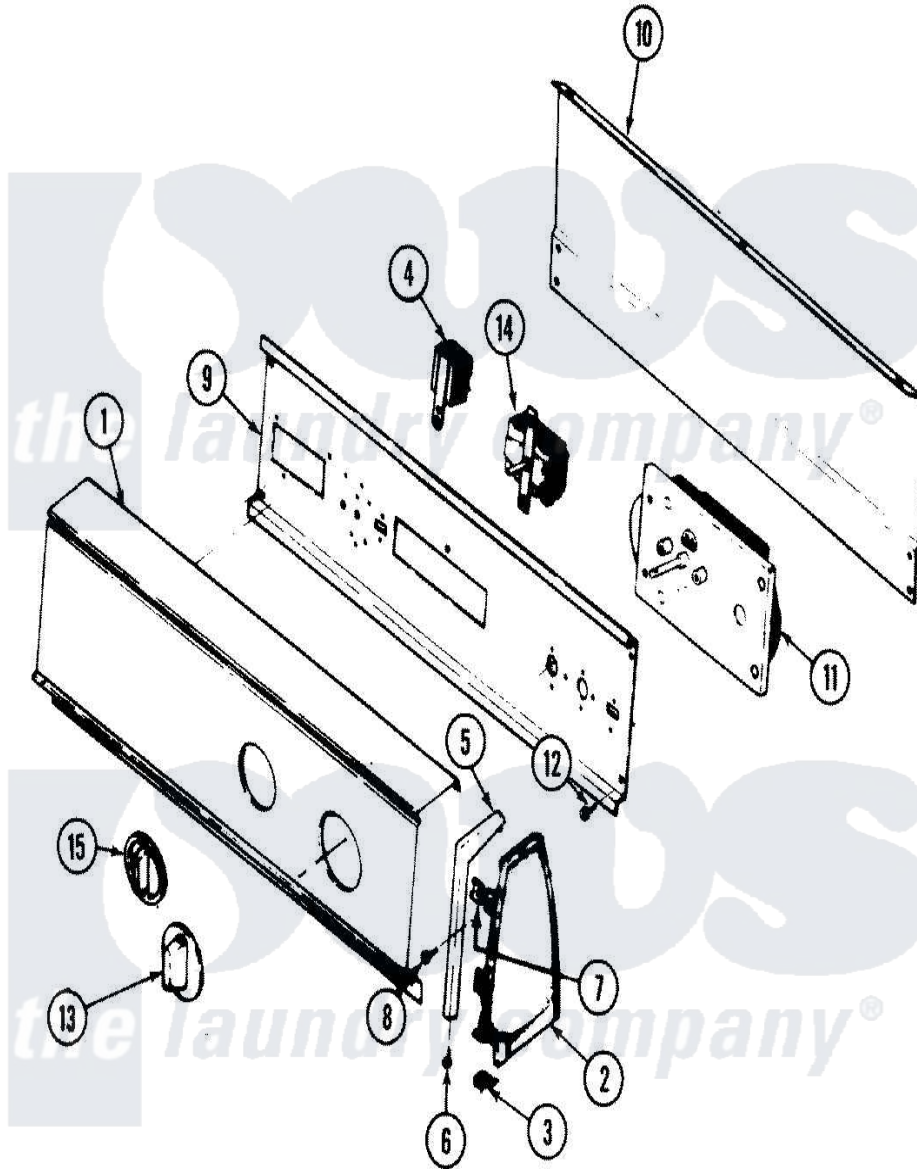

# Norge DEL263H 02 - CONTROL PANEL (REV. E)

Norge [Residential Norge DEL263H Dryer Parts](#) Parts Diagram 02 - CONTROL PANEL (REV. E)  
 Click on the part number to view part

Item	Original Part Number	Replaced By	Status	Part Description
1	<a href="#">53-1284</a>			Control Panel
2	35-2487	<a href="#">21001451</a>		Cap- End
"	25-7649	<a href="#">910187</a>		Screw
"	25-7697	<a href="#">25-2219</a>		Screw
"	<a href="#">25-7702</a>			Speedclip, End Cap To Control Panel
"	<a href="#">25-7851</a>			Speedclip, End Cap To Top
"	35-2488	<a href="#">21001452</a>		Cap- End
3	25-7697	<a href="#">25-2219</a>		Screw
"	<a href="#">25-7851</a>			Speedclip, End Cap To Top
4	63-6731	<a href="#">53-1639</a>		Buzzer Assembly
"	25-3092	<a href="#">90767</a>		Screw, 8A X 3/8 HeX Washer Head Tapping
5	53-0278		Not Available	TRIM, END CAP (LT)
"	53-0277		Not Available	TRIM, END CAP (RT)
6	<a href="#">25-7760</a>			Screw
7	<a href="#">25-7702</a>			Speedclip, End Cap To Control

7	<a href="#">25-1192</a>			Panel
8	25-3092	<a href="#">90767</a>		Screw, 8A X 3/8 HeX Washer Head Tapping
9	<a href="#">53-1676</a>			Shield, Control
10	35-2688	<a href="#">21001460</a>		Shield, Rear
11	63-6743	<a href="#">31001484</a>		Resistor Assembly
"	<a href="#">53-1811</a>			Timer
12	25-7435	<a href="#">33002917</a>		Screw, No.10-16
13	53-1530	<a href="#">31001219</a>		Knob Ski
14	53-1265		Not Available	ROTARY SWITCH
"	25-3092	<a href="#">90767</a>		Screw, 8A X 3/8 HeX Washer Head Tapping
15	35-2186		Not Available	KNOB, SELECTOR
NI	53-1452		Not Available	MANUAL, USE & CARE