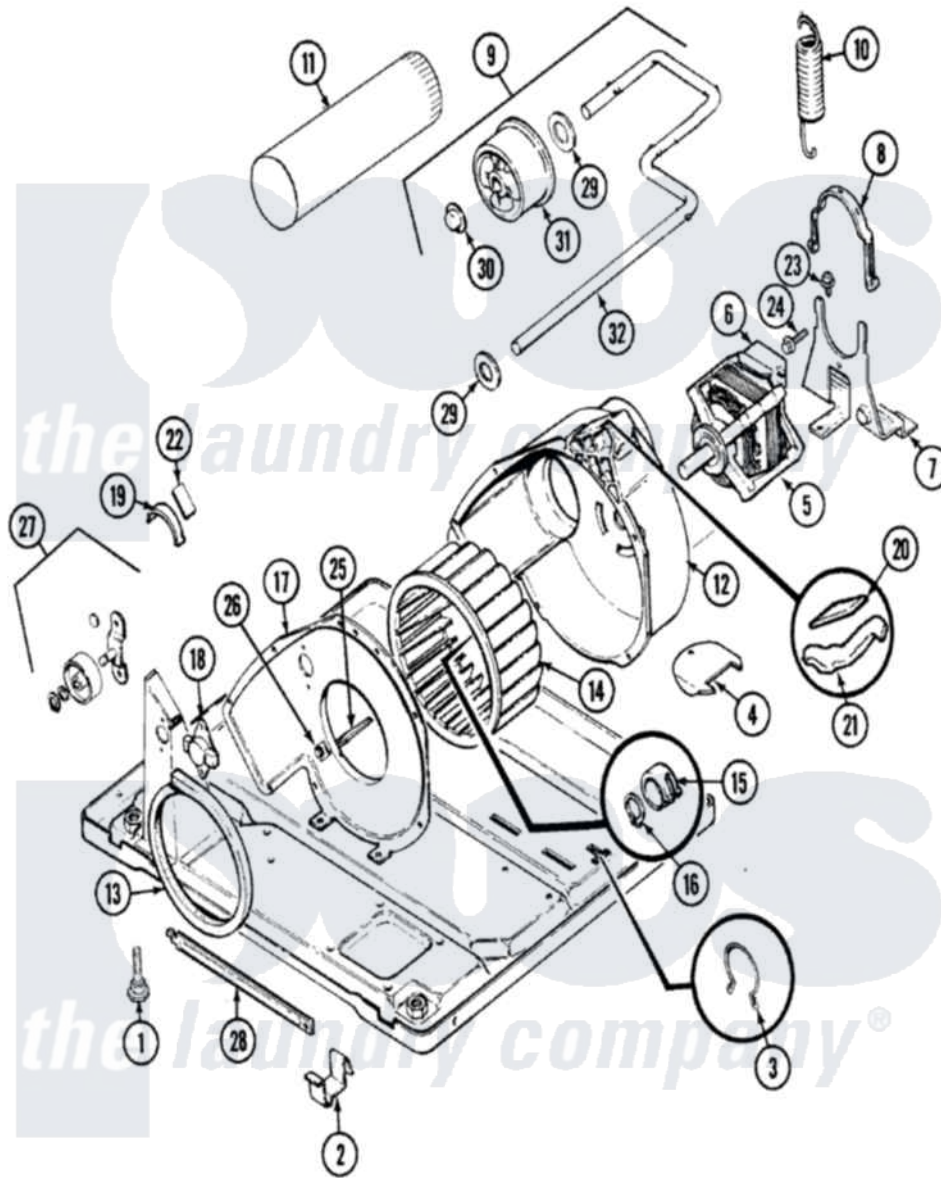

Norge DEL263H 06 - MOTOR & DRIVE (REV. E)

Norge Residential Norge DEL263H Dryer Parts Parts Diagram 06 - MOTOR & DRIVE (REV. E)
 Click on the part number to view part

Item	Original Part Number	Replaced By	Status	Part Description
1	63-5519		Not Available	LEG, LEVELING
2	53-0120			Clip, Front Panel
3	25-7027	16515		Clip
4	25-7741	W10116760		Screw
"	53-0153		Not Available	SHIELD, WIRING
5	53-2276		Not Available	MOTOR & PULLEY ASSY (230V,60HZ)
"	53-1080	341241		Belt
6	53-0693	53-0332		Motor Switch
7	25-7811		Not Available	SCREW
"	53-1932	31001570		Bracket, Motor
8	53-0214	660658		Clamp, Motor Mounting 343481 685441
9	53-2287			Idler Assembly
10	53-2209	31001465		Spring, Idler
11	25-2134	W10116760		Screw
"	53-0134			Duct, Exhaust

12	53-1801		Housing, Blower
13	53-0203	12001324	Duct Kit, Collector
14	53-0106		Blower Wheel
15	25-7823	312967	Clamp, Blower Housing
16	25-7855		Ring, Retaining
17	53-1933	Not Available	COVER, BLOWER HOUSING
"	25-7807	33002917	Screw, No.10-16
18	53-1107		Thermostat, Control
"	25-2134	W10116760	Screw
"	53-0170	Not Available	THERMOSTAT, LO-LIMIT (120/110)
19	LA-1006		Glide Kit, Tumbler
"	53-0185	31001470	Glide, Tumbler
20	53-0724	31001356	Pad, Glide
21	53-0183	31001469	Glide, Tumbler
22	LA-1008		Rr Roller Kit
"	53-1684	31001356	Pad, Glide
23	25-7699	Not Available	STRAIN RELIEF
24	25-7732	681414	Screw, 10AB X 1/2
"	25-7674		Screw
25	53-1026		Guide, Vane Inlet
26	25-3457		Screw, Sems
27	LA-1007	12002126	Reinforcement Brace/Glide Kit
28	LA-2010	53-1625	Brace, Tumbler Support
29	25-7815		Washer
30	25-7957		Pushnut
31	53-1628	31001344	Pulley, Idler
32	53-2250	53-2287	Idler Assembly