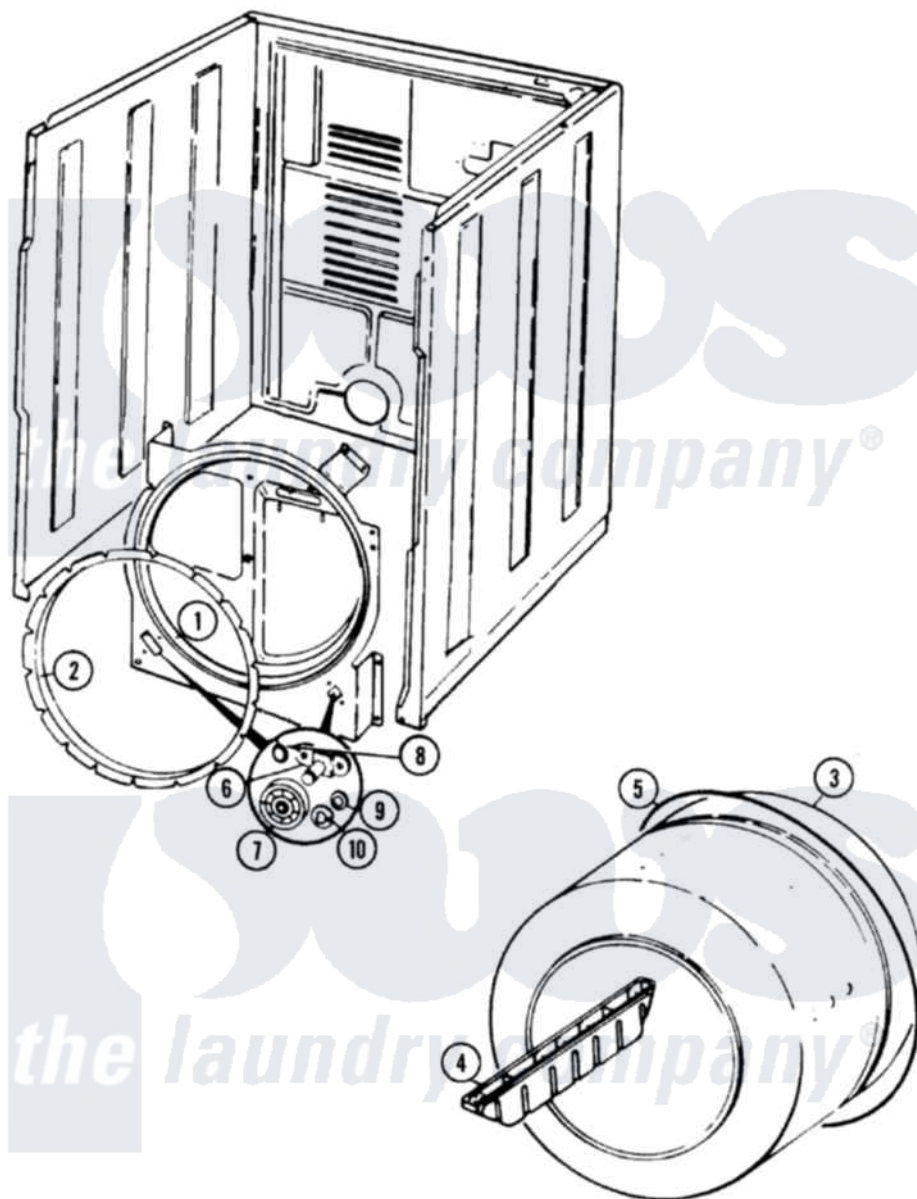

Norge DEL263H 07 - TUMBLER (REV. E)

Norge Residential Norge DEL263H Dryer Parts Parts Diagram 07 - TUMBLER (REV. E)
 Click on the part number to view part

Item	Original Part Number	Replaced By	Status	Part Description
1	53-0131	LA-1054		Dryer Bulkhead Kit
"	25-7733	681414		Screw, 10AB X 1/2
2	53-0282	31001637		Seal Assembly, Cylinder Front
3	53-0178	53-1250		Cylinder
4	53-0117		Not Available	BAFFLE, GRAY
"	25-7759	3196164		Screw
5	53-1080	341241		Belt
6	53-0197			Support Assembly-Cylinder Rear
"	25-7101	3351614		Screw, Gearcase Cover Mounting
7	53-0642	31001096		Roller
8	25-7813			Spacer
9	25-7814			Washer
10	LA-1008			Rr Roller Kit
"	25-7854			Ring, Retaining