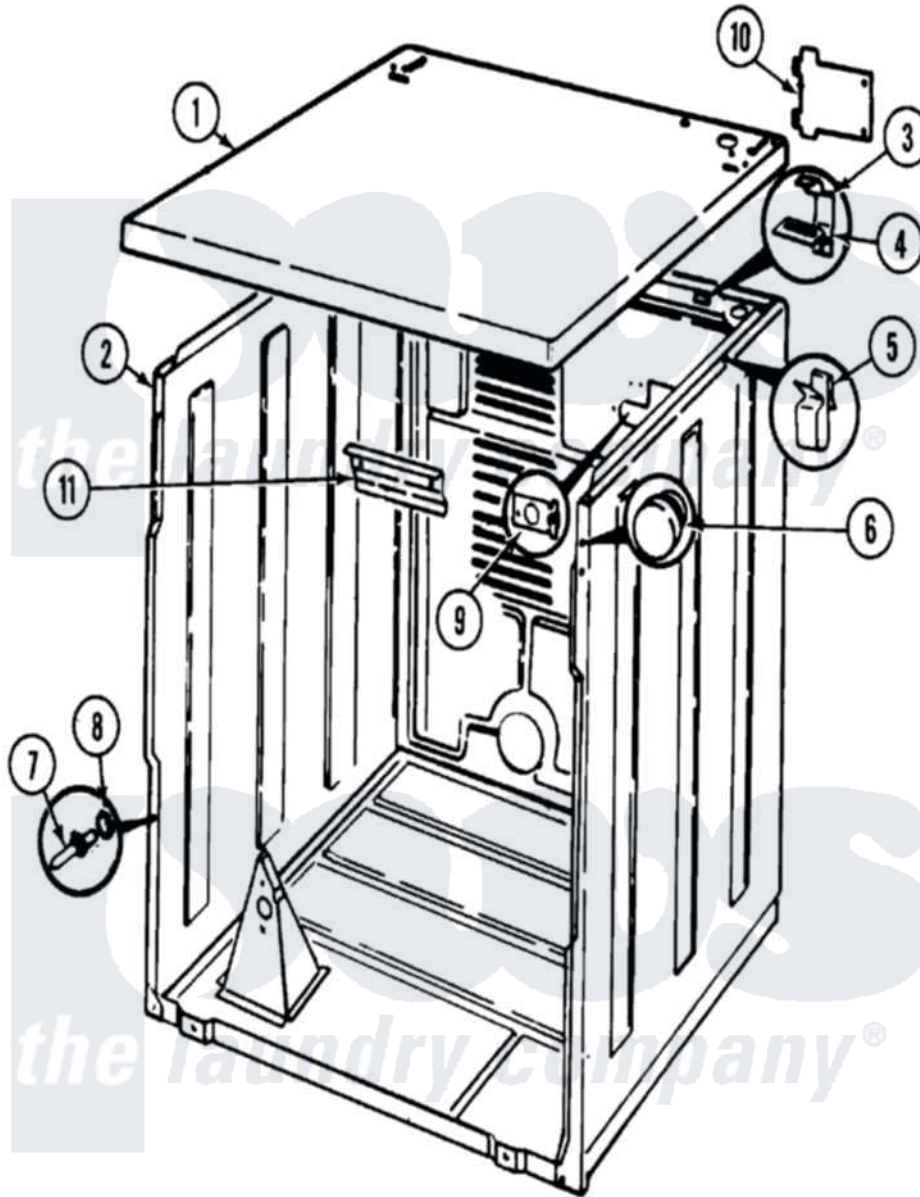

Norge DEL263W 01 - CABINET (REV. E)

Norge Residential Norge DEL263W Dryer Parts Parts Diagram 01 - CABINET (REV. E)
 Click on the part number to view part

Item	Original Part Number	Replaced By	Status	Part Description
1	53-1711		Not Available	CABINET TOP (DRYER)
2	53-1644	31001714		Cabinet And Base Assembly
3	63-5712			Hinge, Cabinet Top
4	33-0930			Pad, Top Hinge
"	25-3092	90767		Screw, 8A X 3/8 HeX Washer Head Tapping
5	25-3034			Clip, Wiring
6	33-2653			Bumper, Cabinet
7	63-6148	53-0643		Pin, Locator
8	53-0200			Sleeve, Locator Pin
"	25-0224	3400029		Nut, Adapter Plate
9	53-0135		Not Available	SUPPORT, POWER CORD
10	53-0136			Cover, Supply Cord
"	25-7857	90767		Screw, 8A X 3/8 HeX Washer Head Tapping
11	53-0133			Shield, Heat