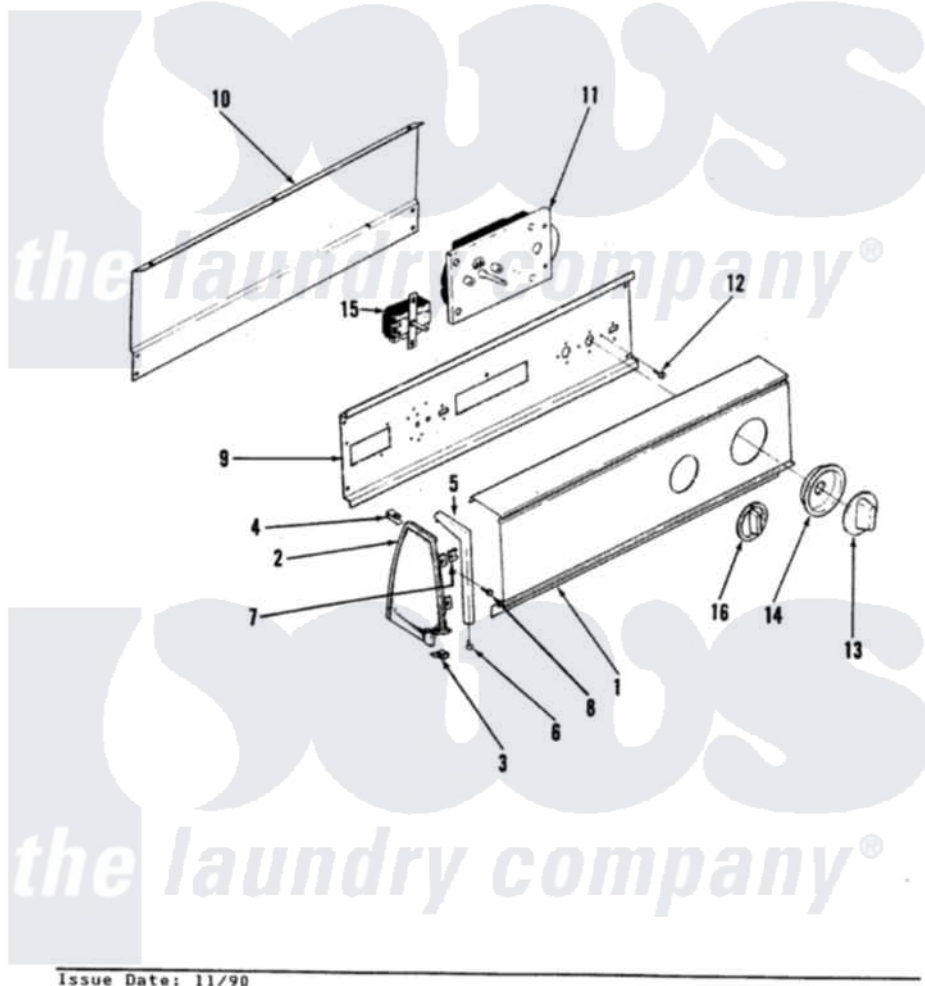

Norge DEL263W 02 - CONTROL PANEL (REV. A-D)

SECTION: BACKGUARD
 MODEL: DEL263

Issue Date: 11/90

Norge [Residential Norge DEL263W Dryer Parts](#) Parts Diagram 02 - CONTROL PANEL (REV. A-D)
 Click on the part number to view part

Item	Original Part Number	Replaced By	Status	Part Description
1	53-1284			Control Panel
2	35-2488	21001452		Cap- End
"	25-7649	910187		Screw
"	25-7702			Speedclip, End Cap To Control Panel
"	35-2487	21001451		Cap- End
"	53-0264			RH Endcap
"	53-0265			LH Endcap
3	25-7851			Speedclip, End Cap To Top
"	25-7697	25-2219		Screw
4	25-7435	33002917		Screw, No.10-16
"	25-7852			Speedclip, Rr Shld To End Cap
5	53-0277		Not Available	TRIM, END CAP (RT)
"	53-0278		Not Available	TRIM, END CAP (LT)
6	25-7760			Screw
7	25-7702			Speedclip, End Cap To Control

7	25-1192			Panel
8	25-3092	90767		Screw, 8A X 3/8 HeX Washer Head Tapping
9	53-1676			Shield, Control
"	53-0365	53-1676		Shield, Control
10	25-3092	90767		Screw, 8A X 3/8 HeX Washer Head Tapping
"	25-3457			Screw, Sems
"	35-2688	21001460		Shield, Rear
"	53-0268	21001460		Shield, Rear
11	53-1811			Timer
"	53-0635		Not Available	TIMER MOTOR
"	53-1368			Timer
12	53-1357	31001219		Knob Ski
"	25-7435	33002917		Screw, No.10-16
"	25-0205	216412		Screw, Bracket To Timer
13	53-1290		Not Available	SKIRT, TIMER
14	53-1289		Not Available	KNOB TIMER
15	53-1265		Not Available	ROTARY SWITCH
"	25-3092	90767		Screw, 8A X 3/8 HeX Washer Head Tapping
16	63-6731	53-1639		Buzzer Assembly
"	35-2186		Not Available	KNOB, SELECTOR