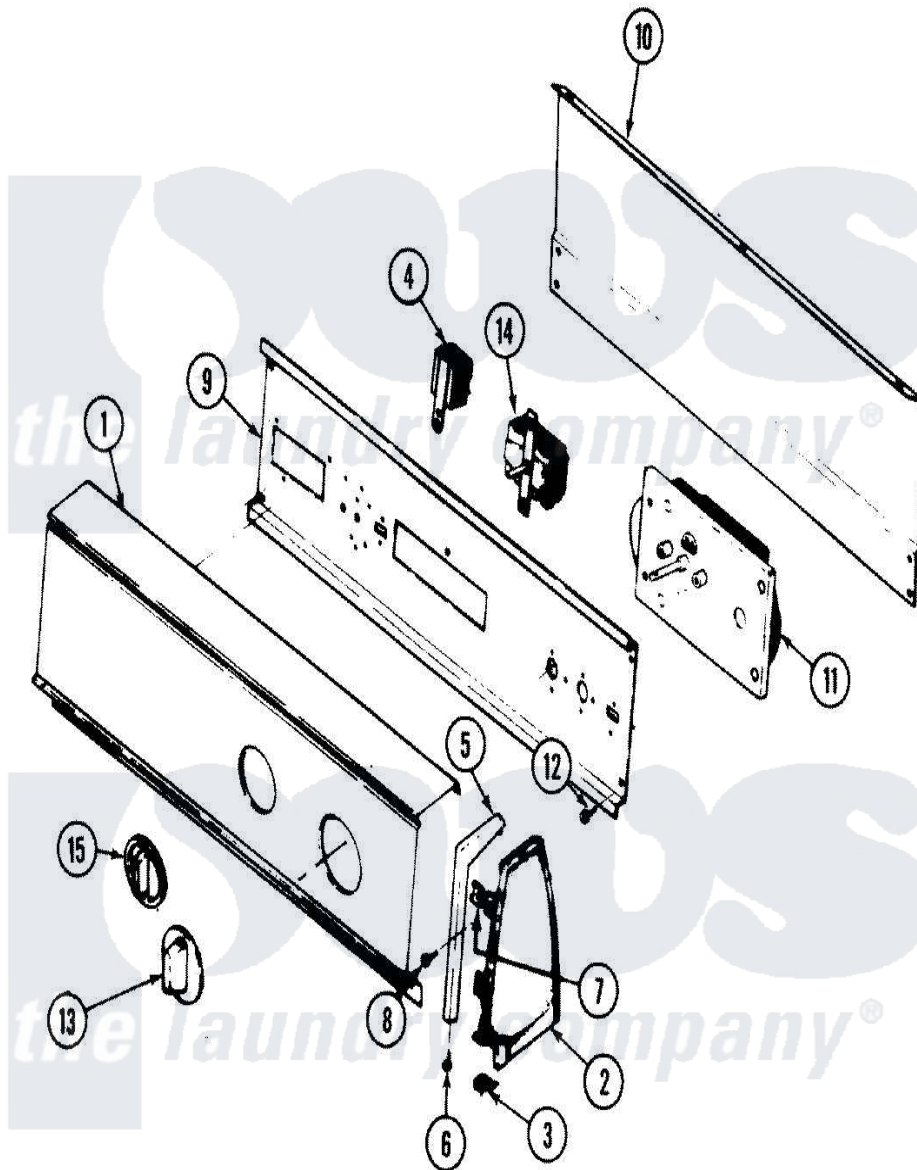

# Norge DEL263W 03 - CONTROL PANEL (REV. E)

Norge [Residential Norge DEL263W Dryer Parts](#) Parts Diagram 03 - CONTROL PANEL (REV. E)  
 Click on the part number to view part

Item	Original Part Number	Replaced By	Status	Part Description
1	<a href="#">53-1284</a>			Control Panel
2	35-2487	<a href="#">21001451</a>		Cap- End
"	25-7649	<a href="#">910187</a>		Screw
"	25-7697	<a href="#">25-2219</a>		Screw
"	<a href="#">25-7702</a>			Speedclip, End Cap To Control Panel
"	<a href="#">25-7851</a>			Speedclip, End Cap To Top
"	35-2488	<a href="#">21001452</a>		Cap- End
3	25-7697	<a href="#">25-2219</a>		Screw
"	<a href="#">25-7851</a>			Speedclip, End Cap To Top
4	63-6731	<a href="#">53-1639</a>		Buzzer Assembly
"	25-3092	<a href="#">90767</a>		Screw, 8A X 3/8 HeX Washer Head Tapping
5	53-0278		Not Available	TRIM, END CAP (LT)
"	53-0277		Not Available	TRIM, END CAP (RT)
6	<a href="#">25-7760</a>			Screw
7	<a href="#">25-7702</a>			Speedclip, End Cap To Control

7	<a href="#">25-1192</a>			Panel
8	25-3092	<a href="#">90767</a>		Screw, 8A X 3/8 HeX Washer Head Tapping
9	<a href="#">53-1676</a>			Shield, Control
10	35-2688	<a href="#">21001460</a>		Shield, Rear
11	63-6743	<a href="#">31001484</a>		Resistor Assembly
"	<a href="#">53-1811</a>			Timer
12	25-7435	<a href="#">33002917</a>		Screw, No.10-16
13	53-1530	<a href="#">31001219</a>		Knob Ski
14	53-1265		Not Available	ROTARY SWITCH
"	25-3092	<a href="#">90767</a>		Screw, 8A X 3/8 HeX Washer Head Tapping
15	35-2186		Not Available	KNOB, SELECTOR
NI	53-1452		Not Available	MANUAL, USE & CARE